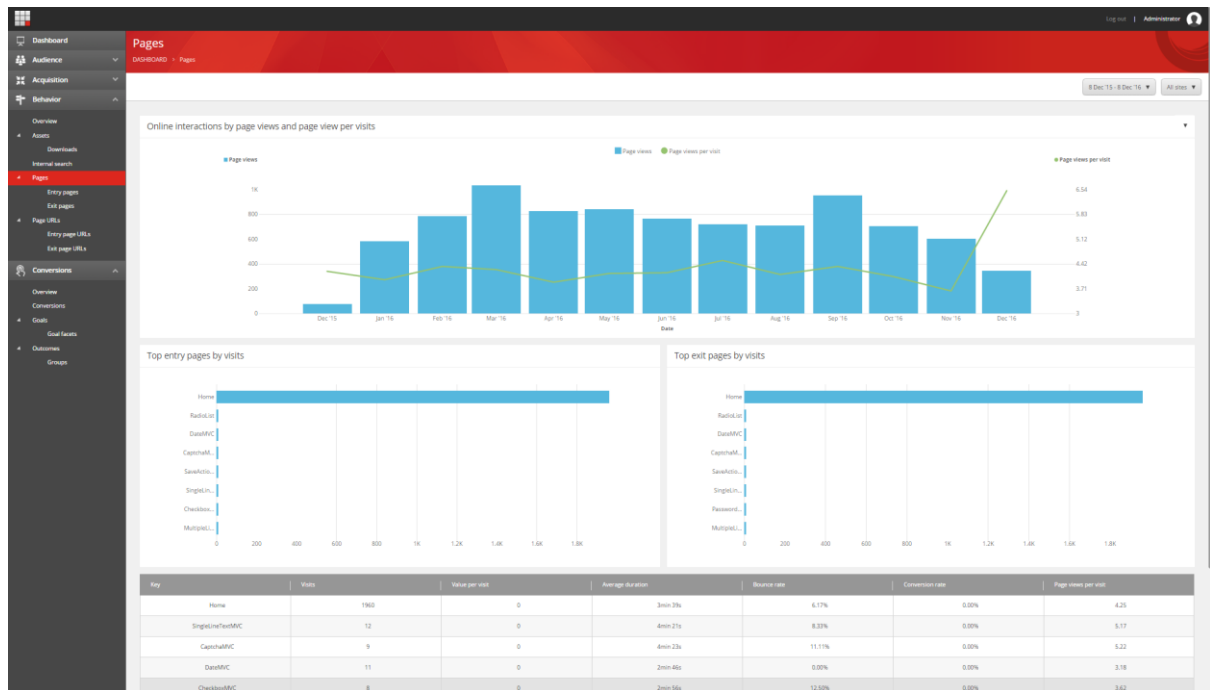

Sitecore XP 8.x Standard Experience Analytics Reports

4.2.4 Pages

Online interactions by page views and page view per visits

Item Name: Online interactions by page views and page view per visits

Item Id: {ADFEC435-55B0-4642-B776-79E3924BEB97}

- **Chart Type:** Line chart
- **Title/Tooltip:** Online interactions by page views and page view per visits
- **Metrics:** Page views, Page views per visit
- **Segments:** All visits by channel type
- **Keys:** D07286FA-67CE-4D66-8783-0140B8B91EF1
- **Key Grouping:** Blank
- **Key Count:** Blank
- **Key Sort By Metric:** Blank
- **Key Sort Direction:** Blank
- **Drilldown Option:** Blank