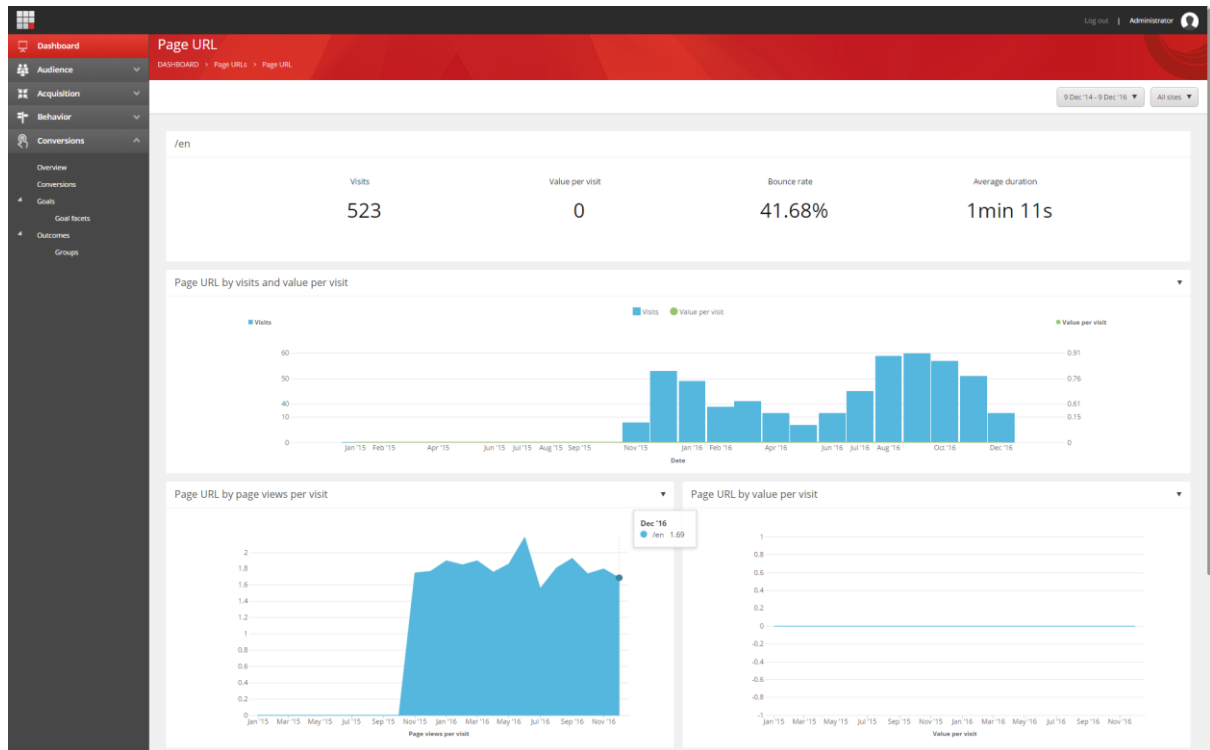

4.2.5.1 Page URL (activated by drill-down)

Dynamic Title by drill-down (KPI Chart type available in 8.2)

Item Name: ExperienceAnalyticsKpiChart Parameters

Item Id: {2C1A0C4A-129F-499E-95A2-27B5688EA7CE}

- **Chart Type:** Kpi chart
- **Title:** Blank (Automatically display selected page)
- **Tooltip:** Blank
- **Metrics:** Visits, Value per visit, Bounce rate, Average duration
- **Segments:** All visits by page URL
- **Keys:** Blank
- **Key Grouping:** Blank
- **Key Count:** Blank
- **Key Sort By Metric:** Blank
- **Key Sort Direction:** Ascending
- **Drilldown Option:** Details