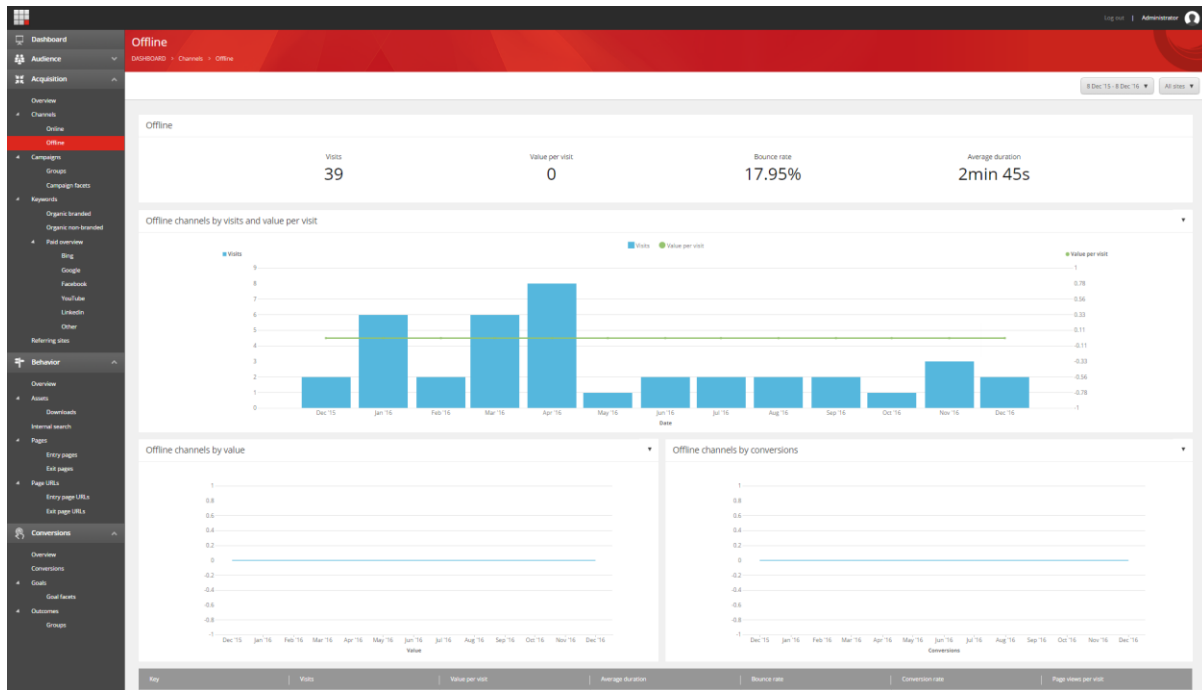

3.2.2 OFFLINE

Dynamic Title by drill-down (KPI Chart type available in 8.2)

Item Name: ExperienceAnalyticsKpiChart Parameters

Item Id: {6A1432E7-388D-42D0-84F0-B2F3DC6B288E}

- Chart Type: KPI chart
- Title/ Tooltip: Blank
- Metrics: Visits, Value per visit, Bounce rate, Average duration
- Segments: All visits by channel type
- Keys: Blank
- Key Grouping: Blank
- Key Count: Blank
- Key Sort By Metric: Blank
- Key Sort Direction: Ascending
- Drilldown Option: Details