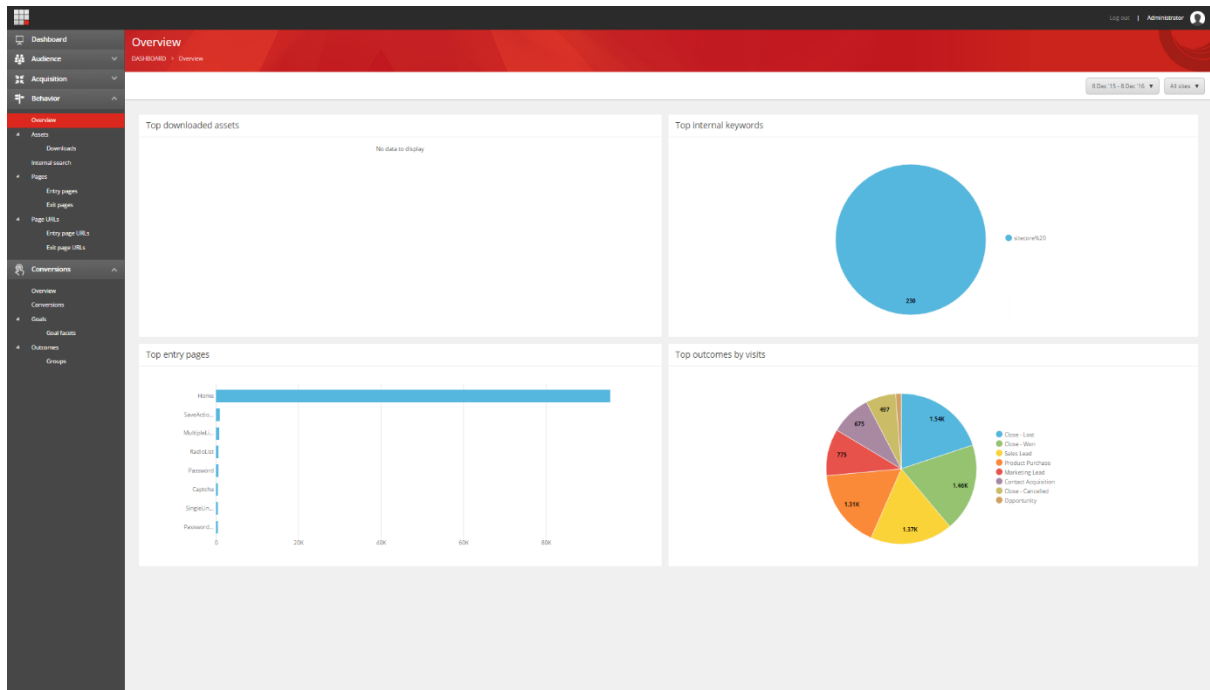

4. BEHAVIOR

4.1 OVERVIEW

Top downloaded assets

Top internal keywords

Item Name: Top downloaded assets by downloads

Item Id: {C50B7639-1390-4ED7-99F4-DF3CB8F9133F}

- **Chart Type:** Pie chart
- **Title/Tooltip:** Top downloaded assets
- **Metrics:** Count
- **Target Page:** Download
- **Segments:** All visits by download
- **Keys:** Blank
- **Key Grouping:** Blank
- **Key Count:** Blank
- **Key Sort By Metric:** Count
- **Key Sort Direction:** Descending
- **Drilldown Option:** Blank

Item Name: Top internal keywords

Item Id: {56E68FFC-D674-4913-B6A8-198A5EB59BA4}

- **Chart Type:** Pie chart
- **Title/Tooltip:** Top internal keywords
- **Metrics:** Count
- **Target Page:** Keyword
- **Segments:** All visits by local search keyword
- **Keys:** Blank
- **Key Grouping:** Blank
- **Key Count:** Blank
- **Key Sort By Metric:** Count
- **Key Sort Direction:** Descending
- **Drilldown Option:** Blank