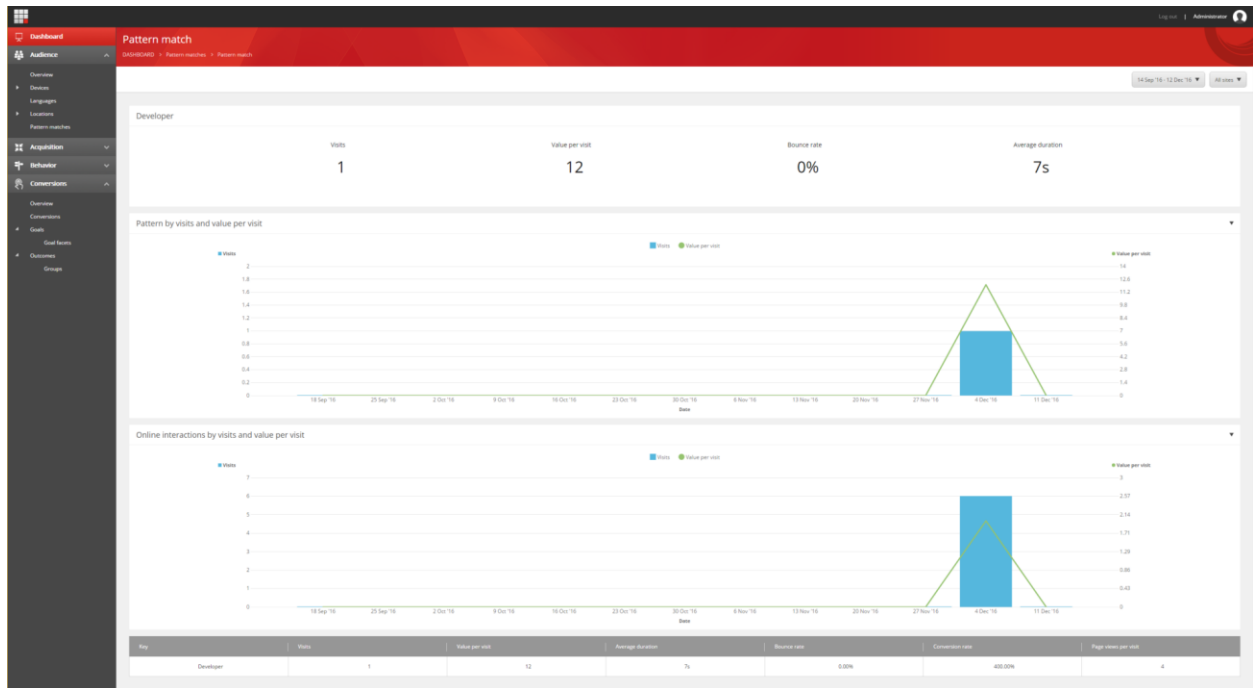

2.5.1 PATTERN MATCH (activated by drill-down)

Dynamic Title by drill-down (KPI Chart type available in 8.2)

Item Name: ExperienceAnalyticsKpiChart Parameters

Item Id: {4BB531DF-ED4A-45AA-A627-8E1742C8289F}

- Chart Type: KPI
- Title/Tooltip: Blank
- Metrics: Visits, Value per visit, Bounce rate, Average duration
- Segments: All visits by pattern
- Keys: Blank
- Key Grouping: Blank
- Key Count: Blank
- Key Sort By Metric: Blank
- Key Sort Direction: Ascending
- Drilldown Option: Details