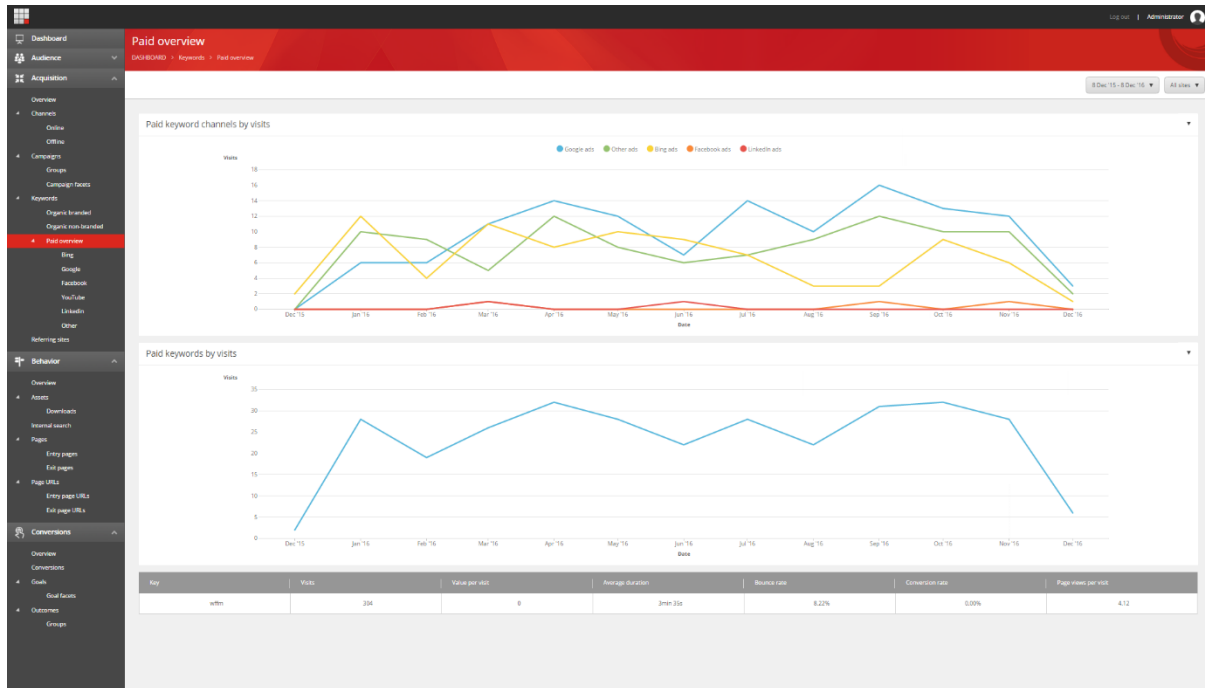

3.4.3 PAID OVERVIEW

Paid keyword channels by visits

Item Name: Paid keyword channels by visits

Item Id: {A92CE606-67D2-4EA1-92B7-748D96F61D69}

- **Chart Type:** Line chart
- **Title/ Tooltip:** Paid keyword channels by visits
- **Metrics:** Visits
- **Segments:** All visits by channel
- **Keys:** Blank
- **Key Grouping:** Blank
- **Key Count:** 8
- **Key Sort By Metric:** Visits
- **Key Sort Direction:** Descending
- **Drilldown Option:** Children