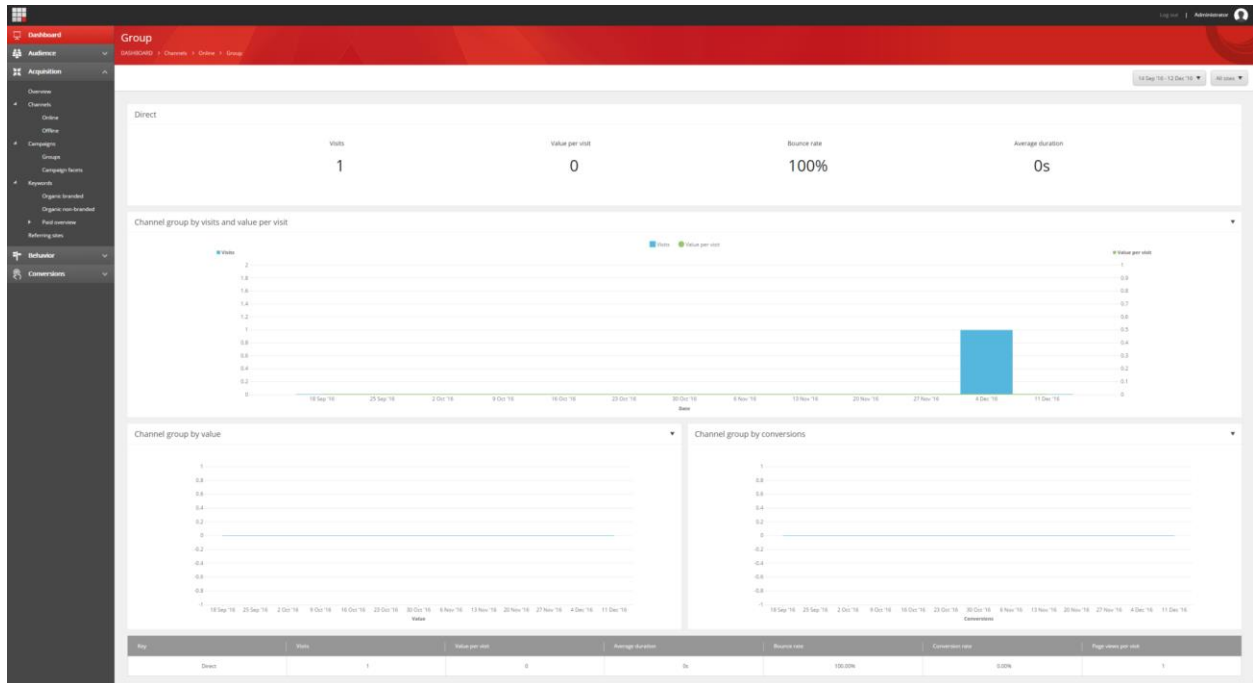

3.2.1.1 GROUP (activated by drill-down)

Dynamic Title by drill-down (KPI Chart type available in 8.2)

Item Name: ExperienceAnalyticsKpiChart Parameters

Item Id: {3F883144-EB95-4CC3-BCE2-63BBE4CD1C8D}

- Chart Type: Kpi chart
- Title: Blank (Automatically display selected group)
- Tooltip: Blank
- Metrics: Visits, Value per visit, Bounce rate, Average duration
- Segments: All visits by channel group
- Keys: Blank
- Key Grouping: Blank
- Key Count: Blank
- Key Sort By Metric: Blank
- Key Sort Direction: Ascending
- Drilldown Option: Details