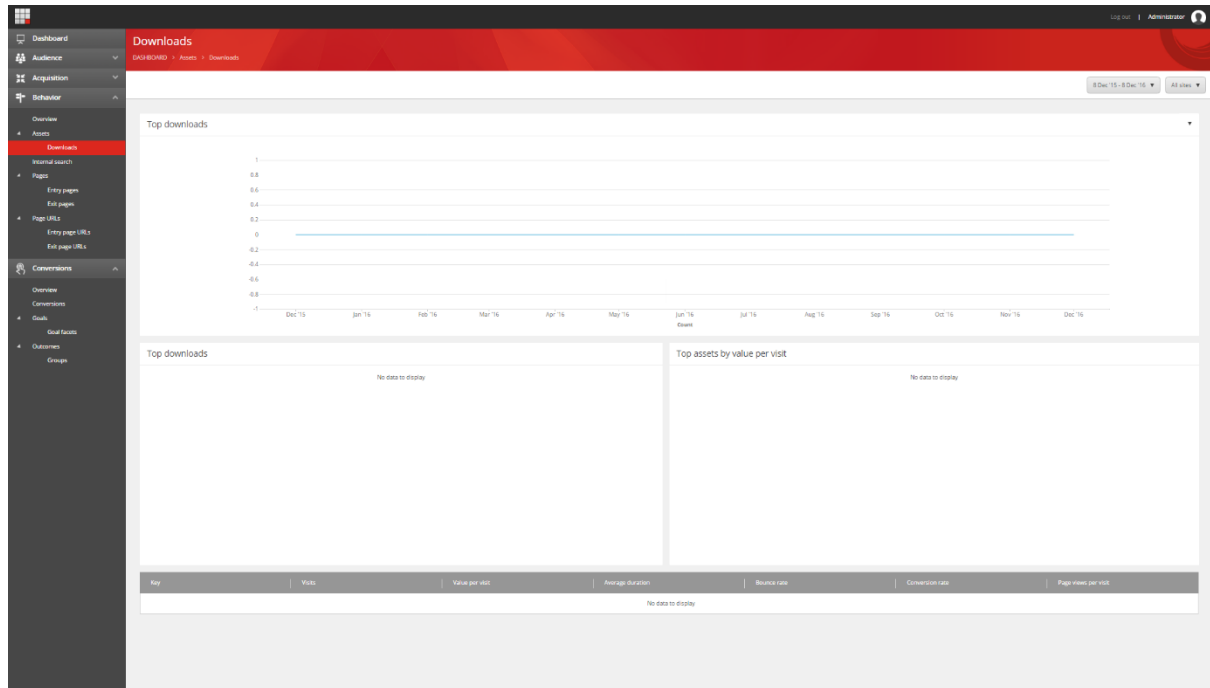

4.2.2 DOWNLOADS

Top downloads

Item Name: Top downloads

Item Id: {AC9ADE69-C775-4598-8C79-443A58397B7E}

- Chart Type: Area chart
- Title/Tooltip: Top downloads
- Metrics: Count
- Segments: All visits by download
- Keys: Blank
- Key Grouping: Collapsed
- Key Count: Blank
- Key Sort By Metric: Blank
- Key Sort Direction: Ascending
- Drilldown Option: Blank