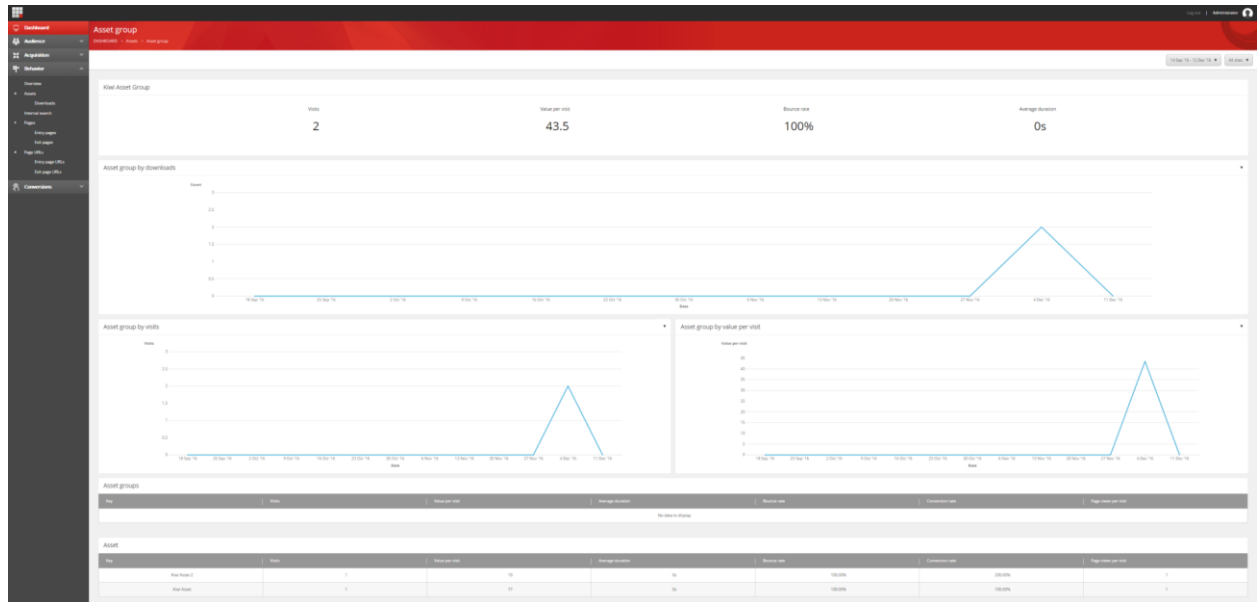

4.2.1 ASSET GROUP (activated by drill-down)

Dynamic Title by drill-down (KPI Chart type available in 8.2)

Item Name: ExperienceAnalyticsKpiChart Parameters

Item Id: {A2780CA7-BC30-430A-B487-F0A69782576C}

- **Chart Type:** Kpi chart
- **Title:** Blank (Automatically display selected asset group)
- **Tooltip:** Blank
- **Metrics:** Visits, Value per visit, Bounce rate, Average duration
- **Segments:** All visits by asset group
- **Keys:** Blank
- **Key Grouping:** Blank
- **Key Count:** Blank
- **Key Sort By Metric:** Blank
- **Key Sort Direction:** Ascending
- **Drilldown Option:** Details