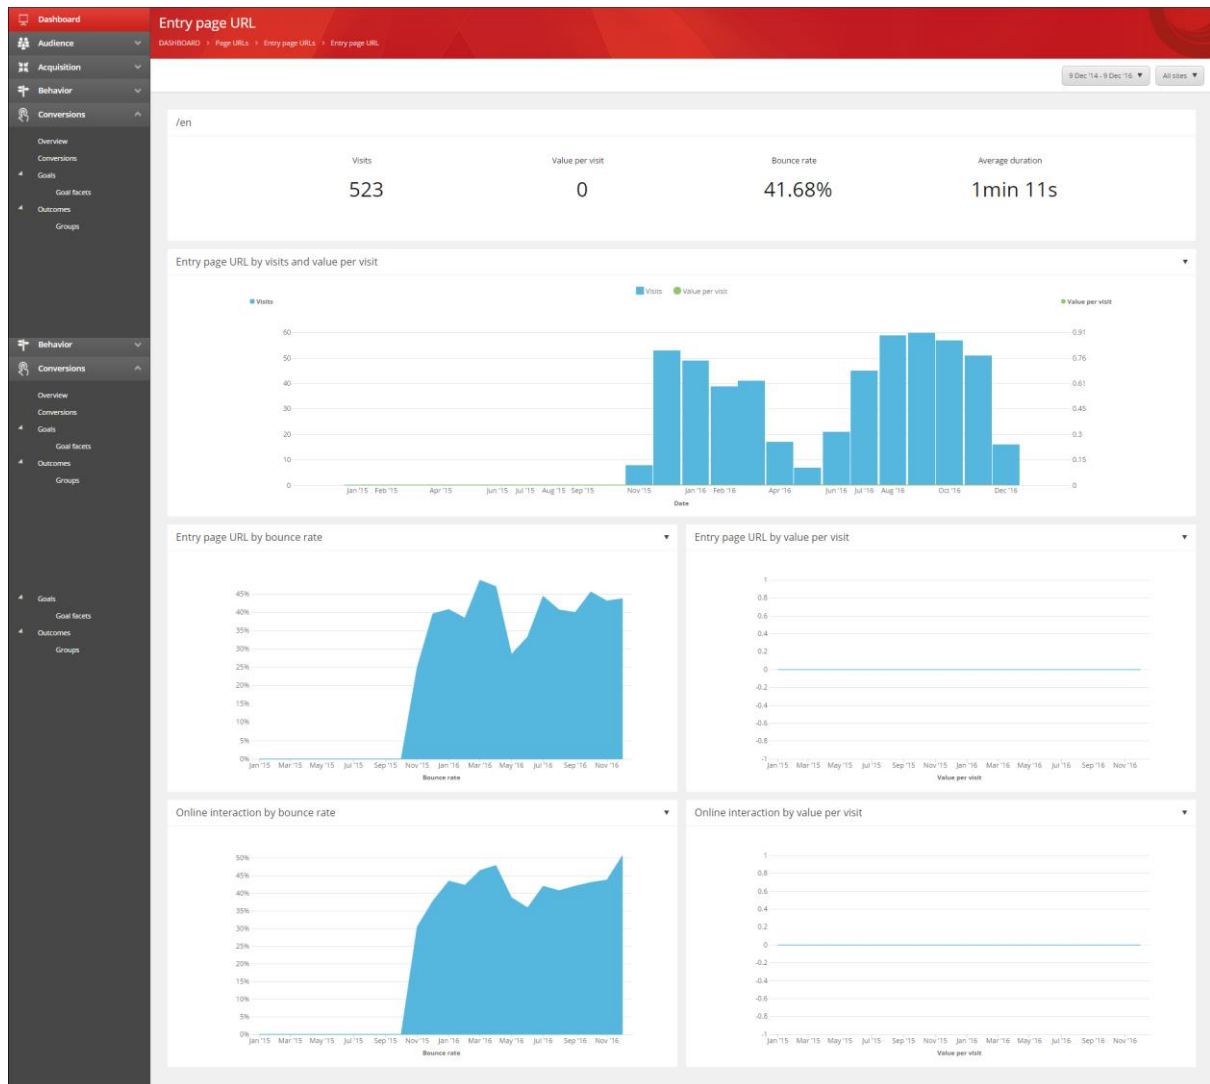

Sitecore XP 8.x Standard Experience Analytics Reports

4.2.5.3.1 Exit page URL (activated by drill-down)