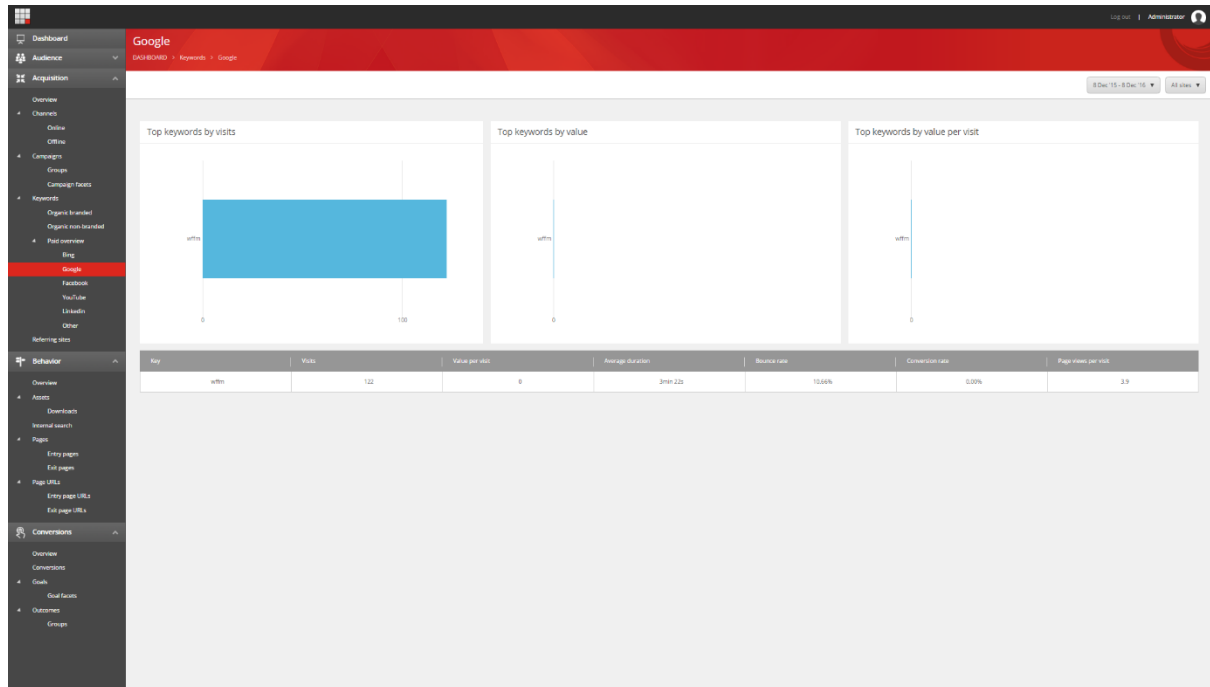

3.4.3.2.2 GOOGLE

Google searches by visits and value per visits

Item Name: Google searches by visits and value per visits

Item Id: {642603FC-0602-4864-BCCE-7A0D8162FDC3}

- **Chart Type:** Line chart
- **Title/ Tooltip:** Google searches by visits and value per visits
- **Metrics:** Visits, Value per visit
- **Segments:** Visits by paid search - Google
- **Keys:** Blank
- **Key Grouping:** Collapsed
- **Key Count:** Blank
- **Key Sort By Metric:** Blank
- **Key Sort Direction:** Ascending
- **Drilldown Option:** Blank