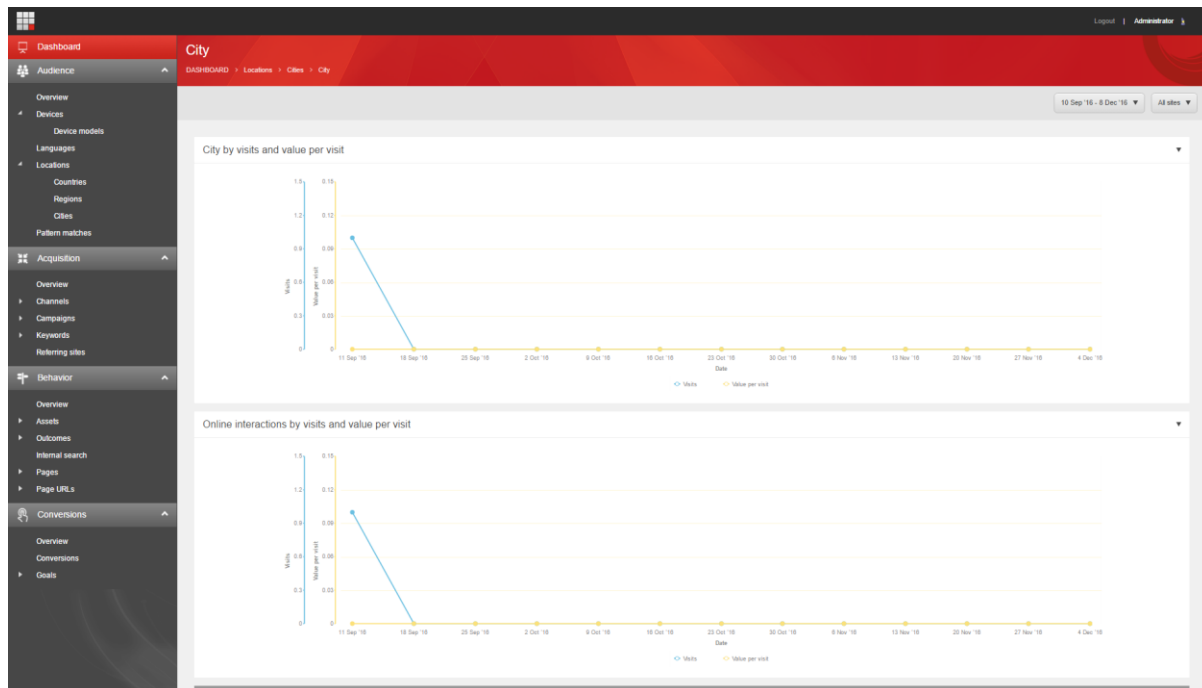

2.4.3.1 CITY (activated by drill-down)

Dynamic title by drill-down (KPI chart type available in 8.2)

Item Name: ExperienceAnalyticsKpiChart Parameters

Item Id: {1F4C70CD-1E7C-49EC-888F-6951E57D4BC7}

- Chart Type: KPI
- Title/Tooltip: Blank
- Metrics: Visits, Value per visit, Bounce rate, Average duration
- Segments: All visits by city
- Keys: Blank
- Key Grouping: Blank
- Key Count: Blank
- Key Sort By Metric: Blank
- Key Sort Direction: Ascending
- Drilldown Option: Details