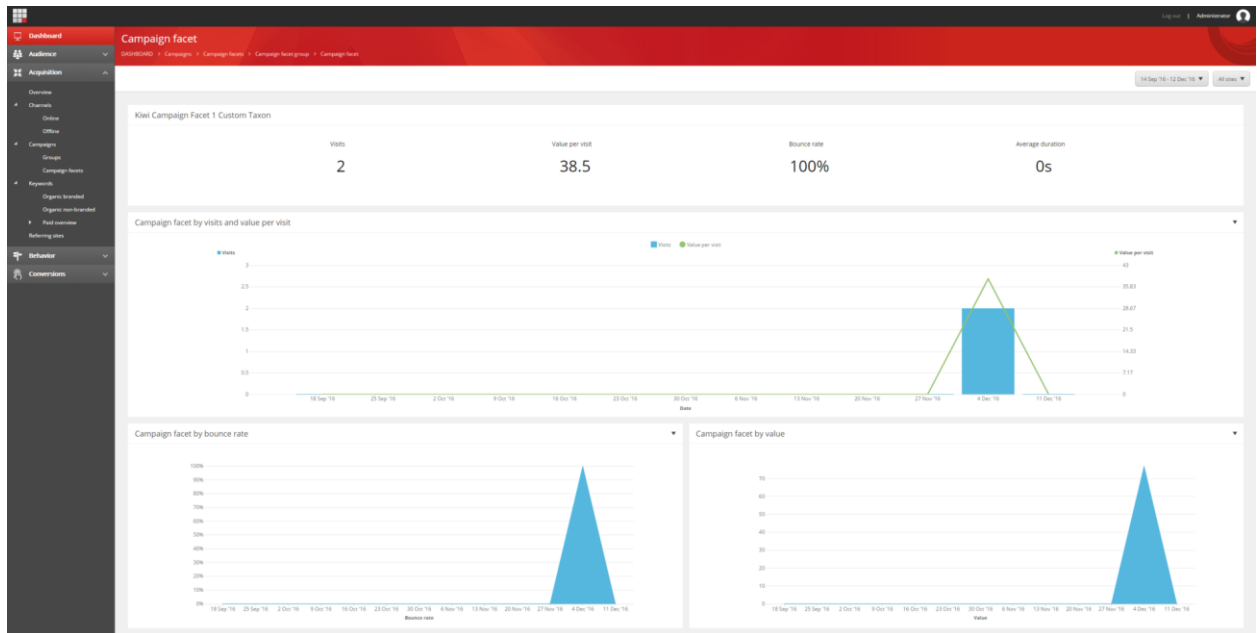

Sitecore XP 8.x Standard Experience Analytics Reports

Table list: Campaign facets in this group

Item Name: Campaign facets in this group

Item Id: {FA986546-2C77-4F98-9D55-4EB481A86AE8}

- Type: List
- Title/ Tooltip: Campaign facets
- Segments: All visits by campaign facet
- Keys: Blank
- Key Grouping: Blank
- Key Count: Blank
- Key Sort By Metric: Blank
- Key Sort Direction: Blank
- Drilldown Option: Children

3.3.3.1.1 CAMPAIGN FACET (activated by drill-down)