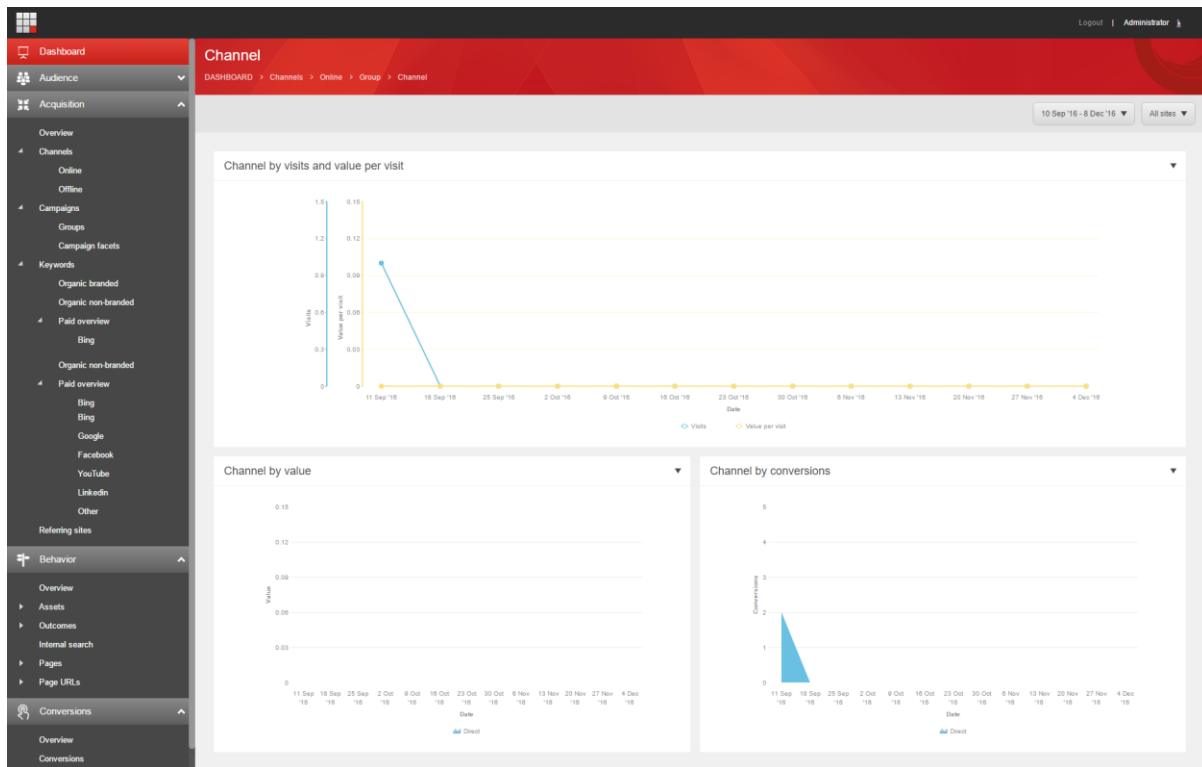

3.2.1.1.1 CHANNEL (activated by drill-down)

Dynamic Title by drill-down (KPI Chart type available in 8.2)

Item Name: ExperienceAnalyticsKpiChart Parameters

Item Id: {BEC9455A-AC95-4BF6-A1CD-DC36470E0193}

- **Chart Type:** Kpi chart
- **Title:** Blank (Automatically display selected group)
- **Tooltip:** Blank
- **Metrics:** Visits, Value per visit, Bounce rate, Average duration
- **Segments:** All visits by channel
- **Keys:** Blank
- **Key Grouping:** Blank
- **Key Count:** Blank
- **Key Sort By Metric:** Blank
- **Key Sort Direction:** Ascending
- **Drilldown Option:** Details