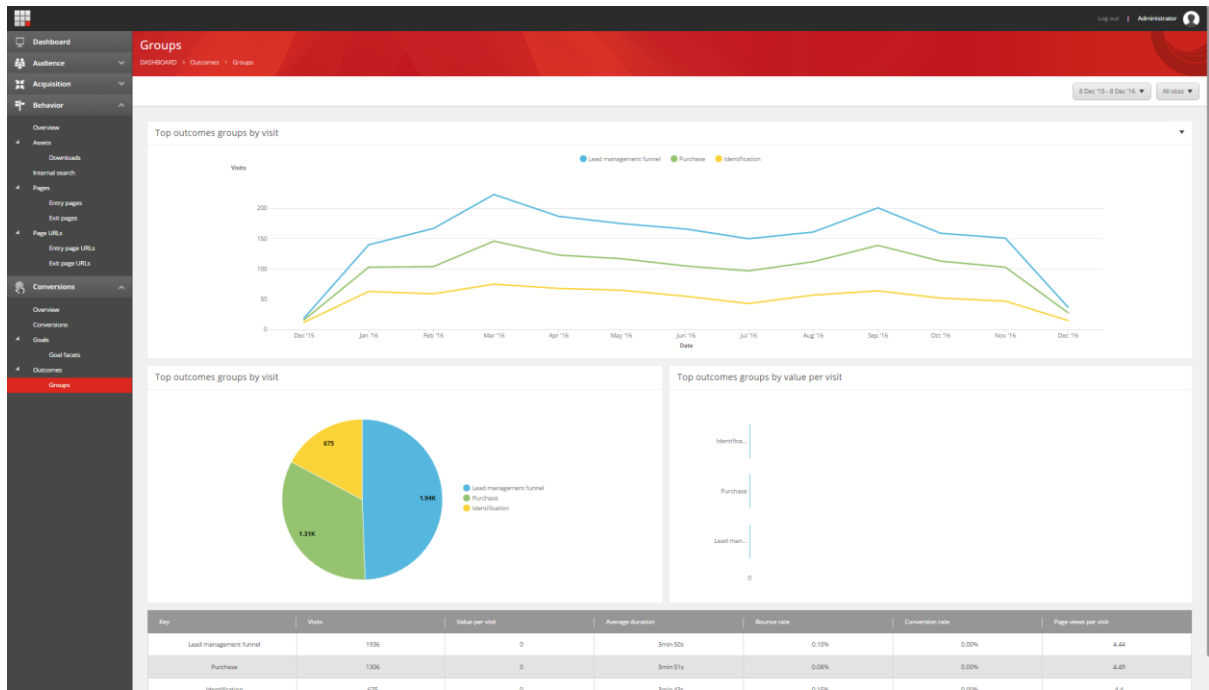

(List control table without a title)

Item Name: All visits by Outcome

Item Id: {F0D34292-E3E3-4E9D-9DAD-D0ECBDF9604F}

- **Chart Type:** List Control
- **Title:** Blank
- **Tooltip:** All visits by outcome
- **Target Page:** Outcome
- **Segments:** All visits by outcome
- **Keys:** Blank
- **Key Grouping:** Blank
- **Key Count:** Blank
- **Key Sort By Metric:** Visits
- **Key Sort Direction:** Descending
- **Drilldown Option:** Blank

5.4.1 GROUPS