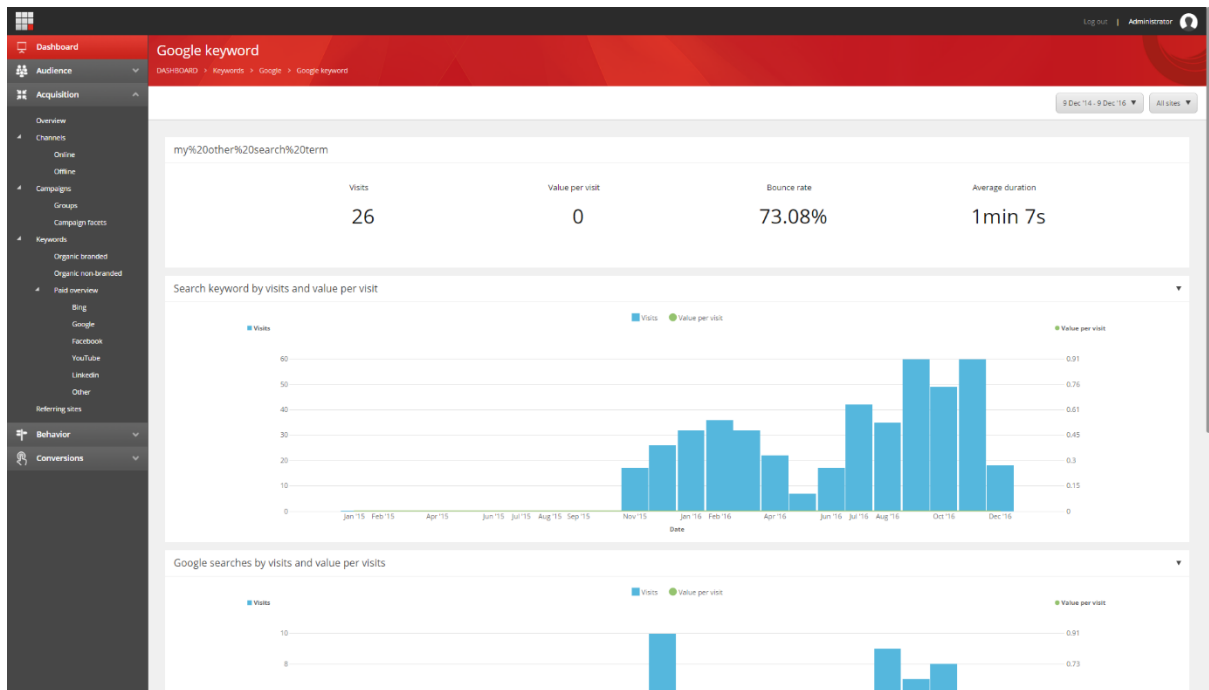

Sitecore XP 8.x Standard Experience Analytics Reports

Table list: All paid keywords from Google

Item Name: Google keywords

Item Id: {23DA6769-3448-436F-B4ED-E9883FD78003}

- **Type:** List
- **Title/ Tooltip:** All paid keywords from Google
- **Segments:** Visits by paid search - Google
- **Keys:** Blank
- **Key Grouping:** Blank
- **Key Count:** Blank
- **Key Sort By Metric:** Visits
- **Key Sort Direction:** Descending
- **Drilldown Option:** Blank

3.4.3.2.1 GOOGLE KEYWORD (activated by drill-down)