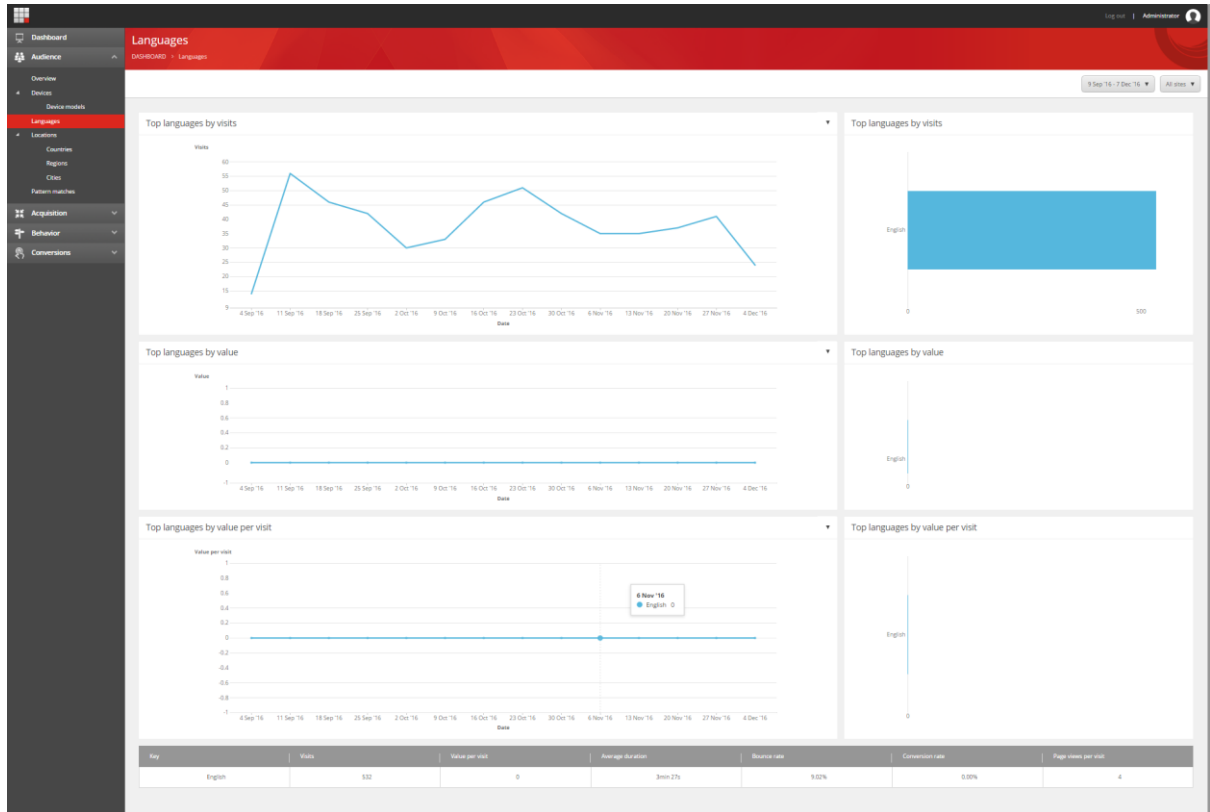

2.3 LANGUAGES

Top languages by visits

Item Name: Top languages by visits

Item Id: {6AE9C3F8-F77B-43E1-96F5-C824C8A1CC42}

- **Chart Type:** Line chart
- **Title/Tooltip:** Top languages by visits
- **Metrics:** Visits
- **Segments:** All visits by language
- **Keys:** Blank
- **Key Grouping:** Blank
- **Key Count:** 5
- **Key Sort By Metric:** Visits
- **Key Sort Direction:** Descending
- **Drilldown Option:** Blank

Top languages by visits

Item Name: Top languages by visits-1

Item Id: {7DD79A7D-1D3F-4A48-A181-5466B0DF30A0}

- **Chart Type:** Bar chart
- **Title/Tooltip:** Top languages by visits
- **Metrics:** Visits
- **Segments:** All visits by language
- **Keys:** Blank
- **Key Grouping:** Blank
- **Key Count:** 5
- **Key Sort By Metric:** Visits
- **Key Sort Direction:** Descending
- **Drilldown Option:** Blank