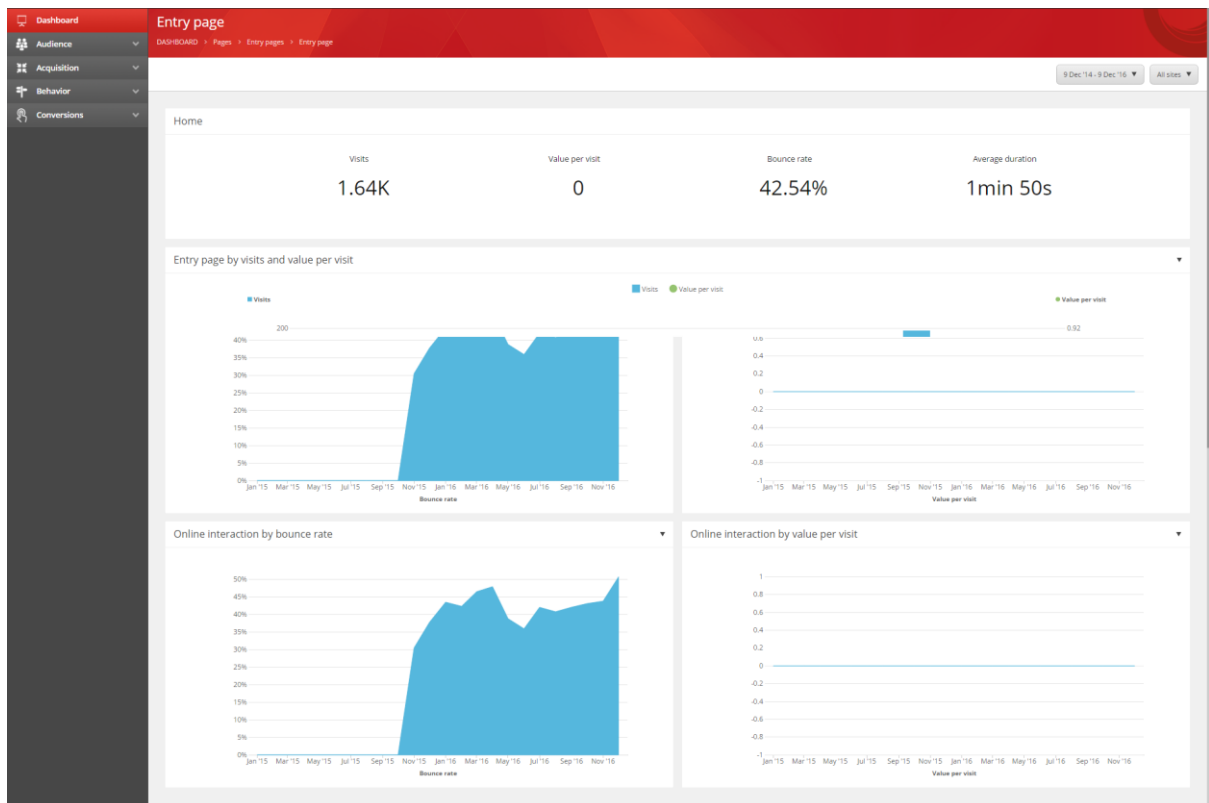

Sitecore XP 8.x Standard Experience Analytics Reports

Table list: Entry pages

Item Name: Entry pages

Item Id: {E26070B9-4853-4D98-A9A2-95E416C5F892}

- **Chart Type:** List
- **Title:** Blank
- **Tooltip:** All entriypages
- **Target Page:** Entry page
- **Segments:** All visits by entry page
- **Keys:** Blank
- **Key Grouping:** Blank
- **Key Count:** Blank
- **Key Sort By Metric:** Page views
- **Key Sort Direction:** Descending
- **Drilldown Option:** Blank

4.2.4.2.1 Entry page (activated by drill-down)