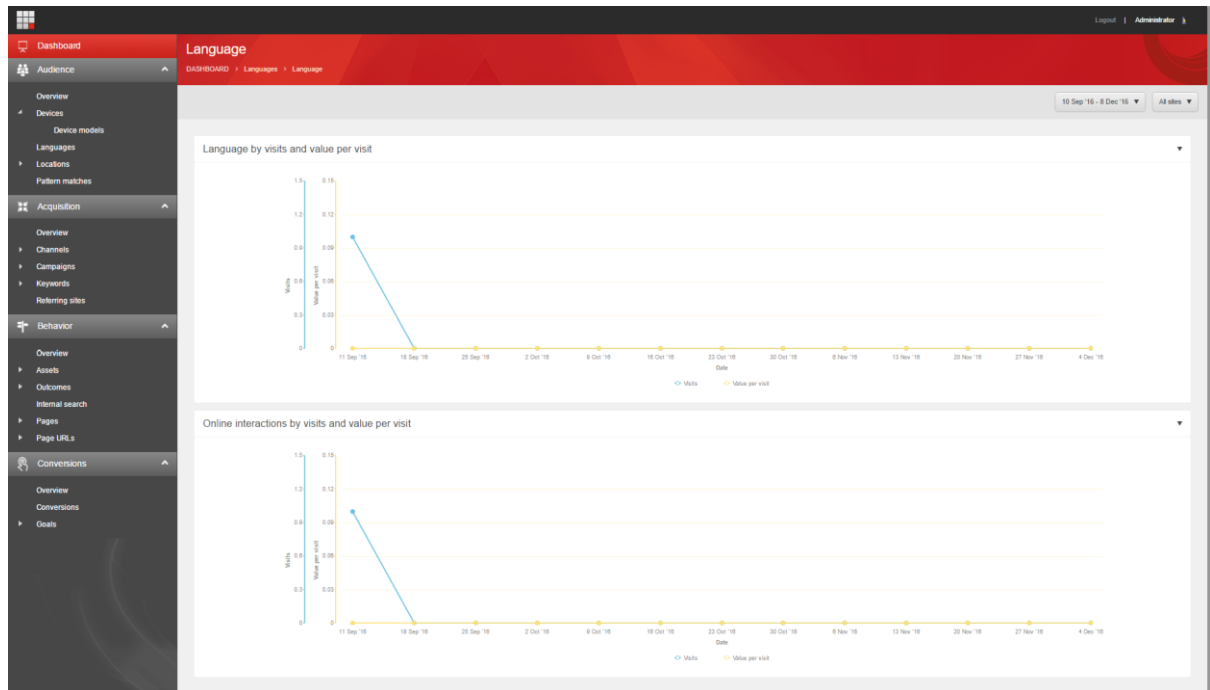

2.3.1 LANGUAGE (activated by drill-down)

Dynamic Title by drill-down (KPI Chart type available in 8.2)

Item Name: ExperienceAnalyticsKpiChart Parameters

Item Id: {FA747E10-43BE-4056-B73D-121671870372}

- Chart Type: KPI chart
- Title/Tooltip: Blank
- Metrics: Visits, Value per visit, Bounce rate, Average duration
- Segments: All visits by language
- Keys: Blank
- Key Grouping: Blank
- Key Count: Blank
- Key Sort By Metric: Blank
- Key Sort Direction: Ascending
- Drilldown Option: Details