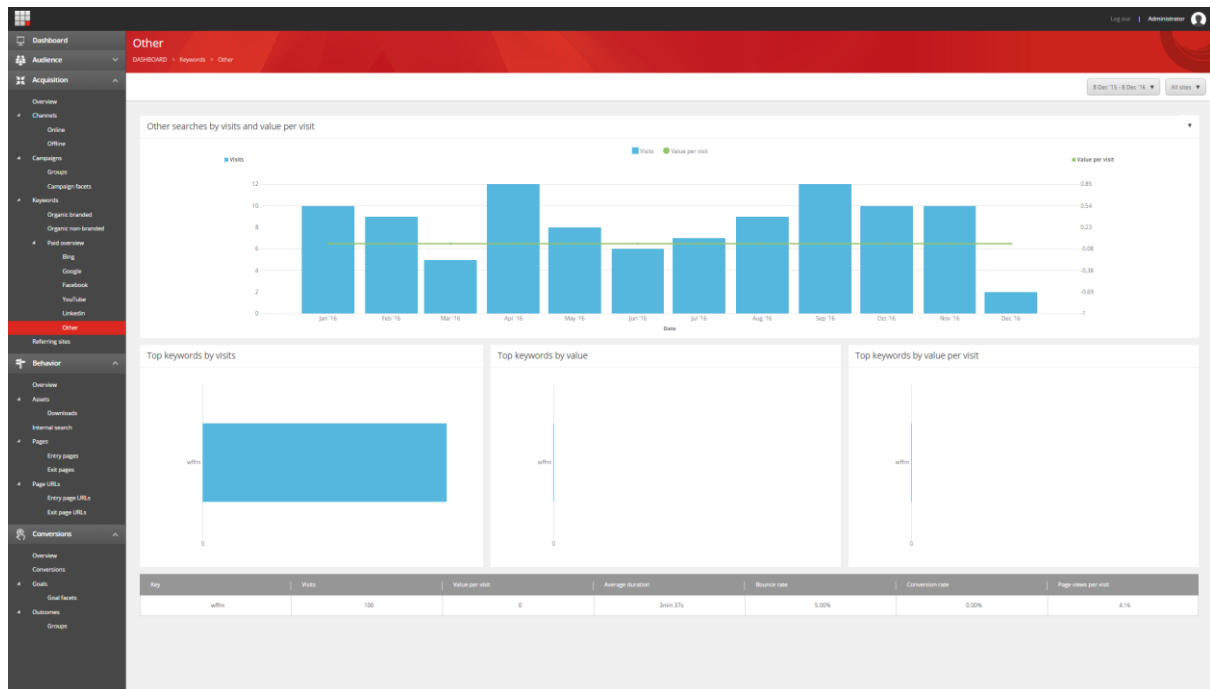

3.4.3.2.6 OTHER

Other searches by visits and value per visit

Item Name: Other searches by visits and value per visits

Item Id: {352C7567-5D55-44A5-8650-3697A9DADF7C}

- **Chart Type:** Line chart
- **Title/ Tooltip:** Other searches by visits and value per visit
- **Metrics:** Visits, Value per visit
- **Segments:** Visits by paid search – other search
- **Keys:** Blank
- **Key Grouping:** Collapsed
- **Key Count:** Blank
- **Key Sort By Metric:** Blank
- **Key Sort Direction:** Ascending
- **Drilldown Option:** Blank