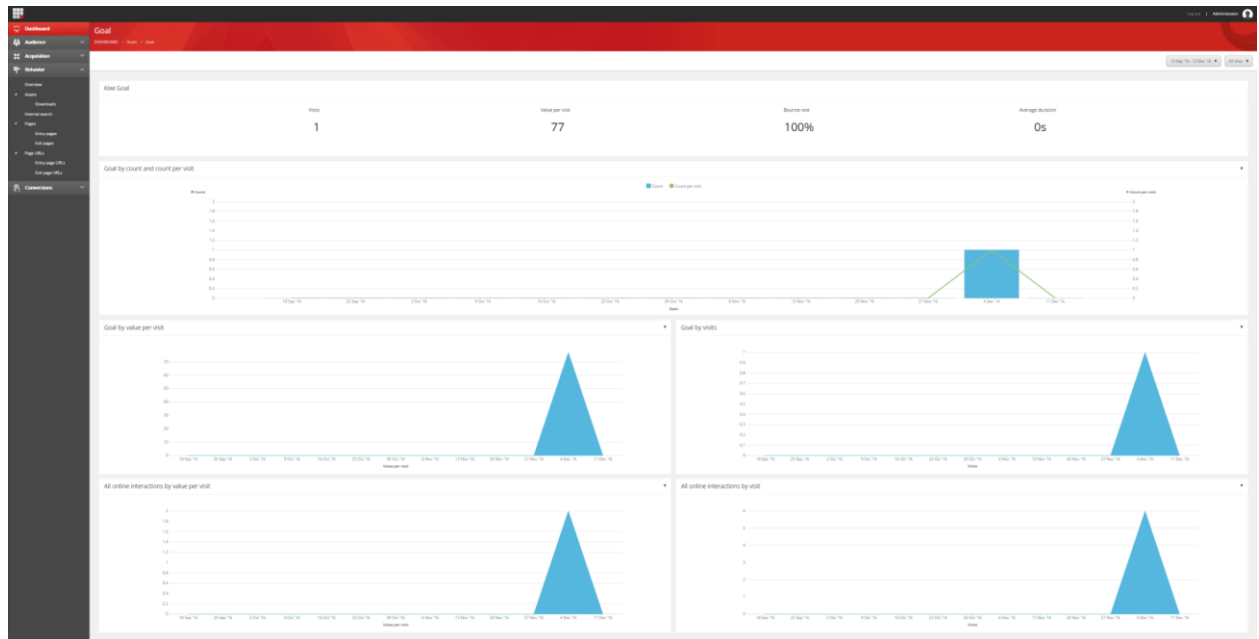

5.3.1.1 GOAL (activated by drill-down)

Dynamic Title by drill-down (KPI Chart type available in 8.2)

Item Name: ExperienceAnalyticsKpiChart Parameters

Item Id: {DF0CAAE9-6D57-46B0-B588-40929FA9917B}

- **Chart Type:** Kpi chart
- **Title:** Blank (Automatically display selected goal)
- **Tooltip:** Blank
- **Metrics:** Visits, Value per visit, Bounce rate, Average duration
- **Segments:** All visits by goal
- **Keys:** Blank
- **Key Grouping:** Blank
- **Key Count:** Blank
- **Key Sort By Metric:** Blank
- **Key Sort Direction:** Ascending
- **Drilldown Option:** Details