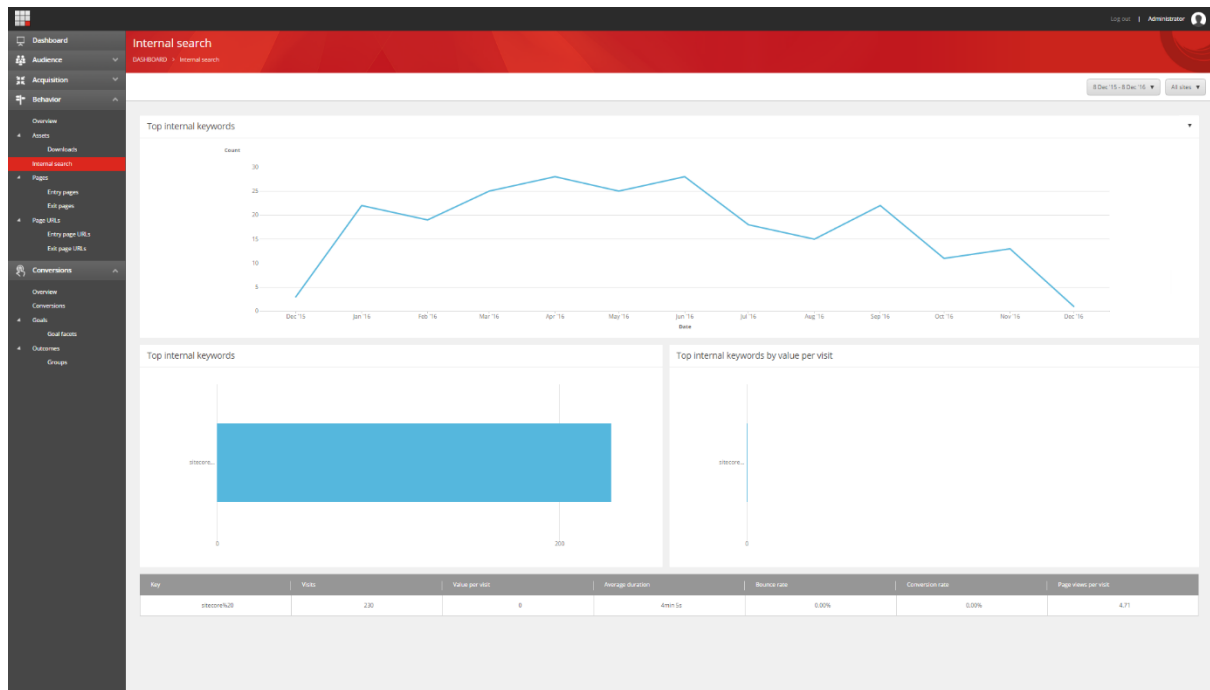

4.2.3 Internal search

Top internal keywords

Item Name: Top internal keywords

Item Id: {83659692-47F4-478A-A3B5-BD5004AEDAEF}

- **Chart Type:** Line chart
- **Title/ Tooltip:** Top internal keywords
- **Metrics:** Count
- **Segments:** All visits by local search keyword
- **Keys:** Blank
- **Key Grouping:** Blank
- **Key Count:** Blank
- **Key Sort By Metric:** Blank
- **Key Sort Direction:** Descending
- **Drilldown Option:** Blank