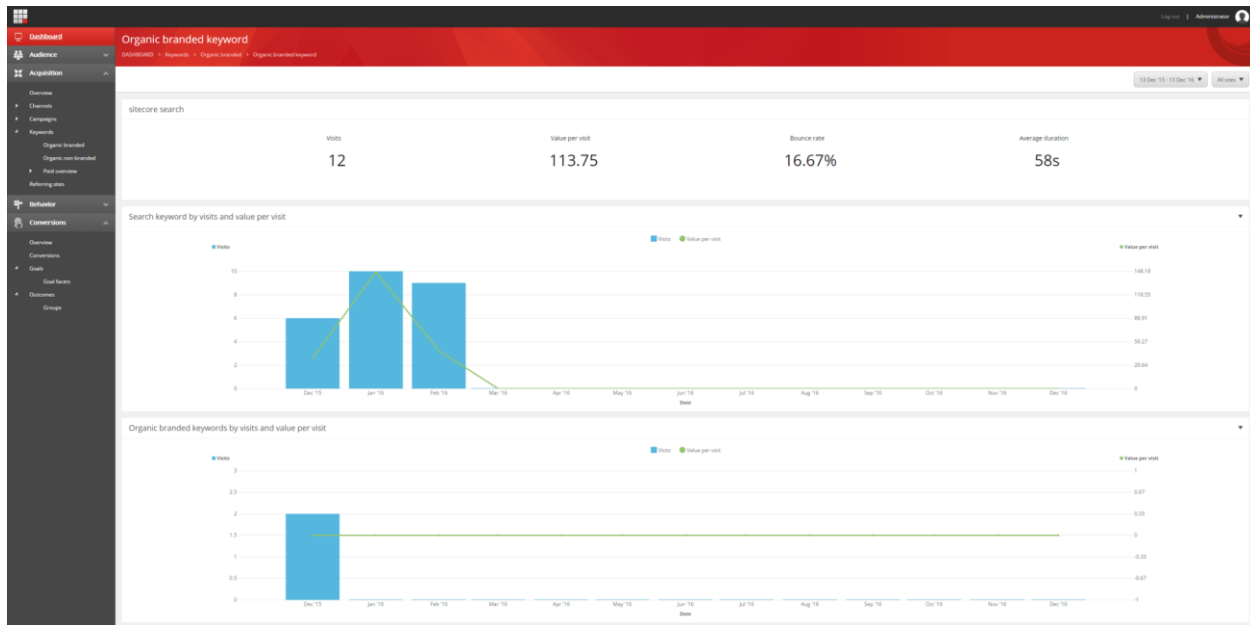

3.4.1.1 ORGANIC BRANDED KEYWORD (activated by drill-down)

Dynamic title by drill-down (KPI chart type available in 8.2)

Item Name: ExperienceAnalyticsKpiChart Parameters

Item Id: {D86F62F0-0E1F-46EA-8C5A-04333D54531E}

- Chart Type: Kpi chart
- Title: Blank (Automatically display selected group)
- Tooltip: Blank
- Metrics: Visits, Value per visit, Bounce rate, Average duration
- Segments: Visits by branded organic search
- Keys: Blank
- Key Grouping: Blank
- Key Count: Blank
- Key Sort By Metric: Blank
- Key Sort Direction: Ascending
- Drilldown Option: Details