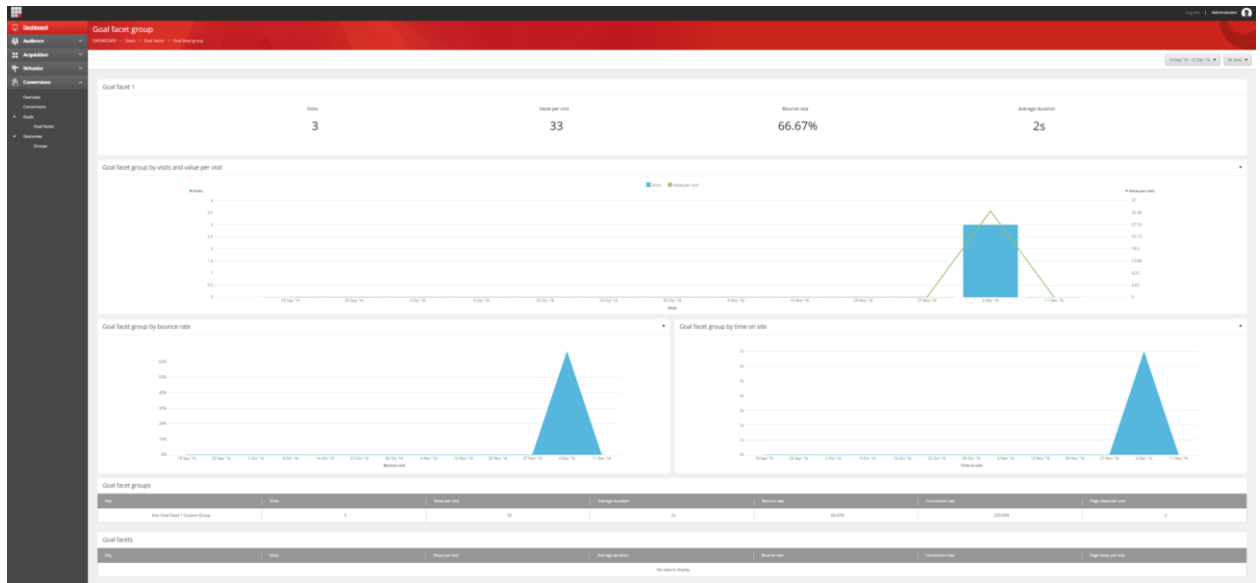

Table list: All goal facet groups within this group

Item Name: All

Item Id: {DD14624F-C74D-4B4B-AB87-ACBD6C9BF25D}

- **Chart Type:** List Control
- **Title:** Blank
- **Tooltip:** Goal facet groups within this group
- **Target Page:** Goal facet group
- **Segments:** All visits by goal facet group
- **Keys:** Blank
- **Key Grouping:** Blank
- **Key Count:** Blank
- **Key Sort By Metric:** Visits
- **Key Sort Direction:** Descending
- **Drilldown Option:** Children

5.3.2.1 GOAL FACET GROUP (activated by drill-down)