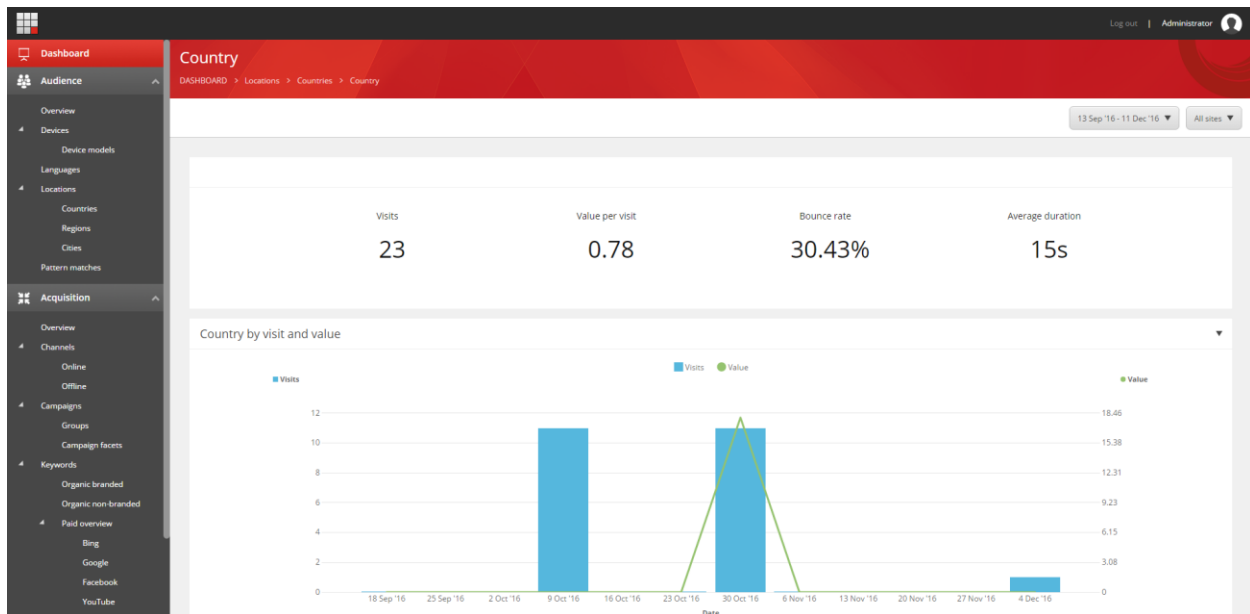

2.4.1.1 COUNTRY (activated by drill down)

Dynamic Title by drill-down (KPI Chart type available in 8.2)

Item Name: ExperienceAnalyticsKpiChart Parameters

Item Id: {472AEAB4-8CE0-4FC1-9C0B-C849BCEFD40A}

- Chart Type: KPI
- Title/Tooltip: Blank
- Metrics: Visits, Value per visit, Bounce rate, Average duration
- Segments: All visits by country
- Keys: Blank
- Key Grouping: Blank
- Key Count: Blank
- Key Sort By Metric: Blank
- Key Sort Direction: Ascending
- Drilldown Option: Details