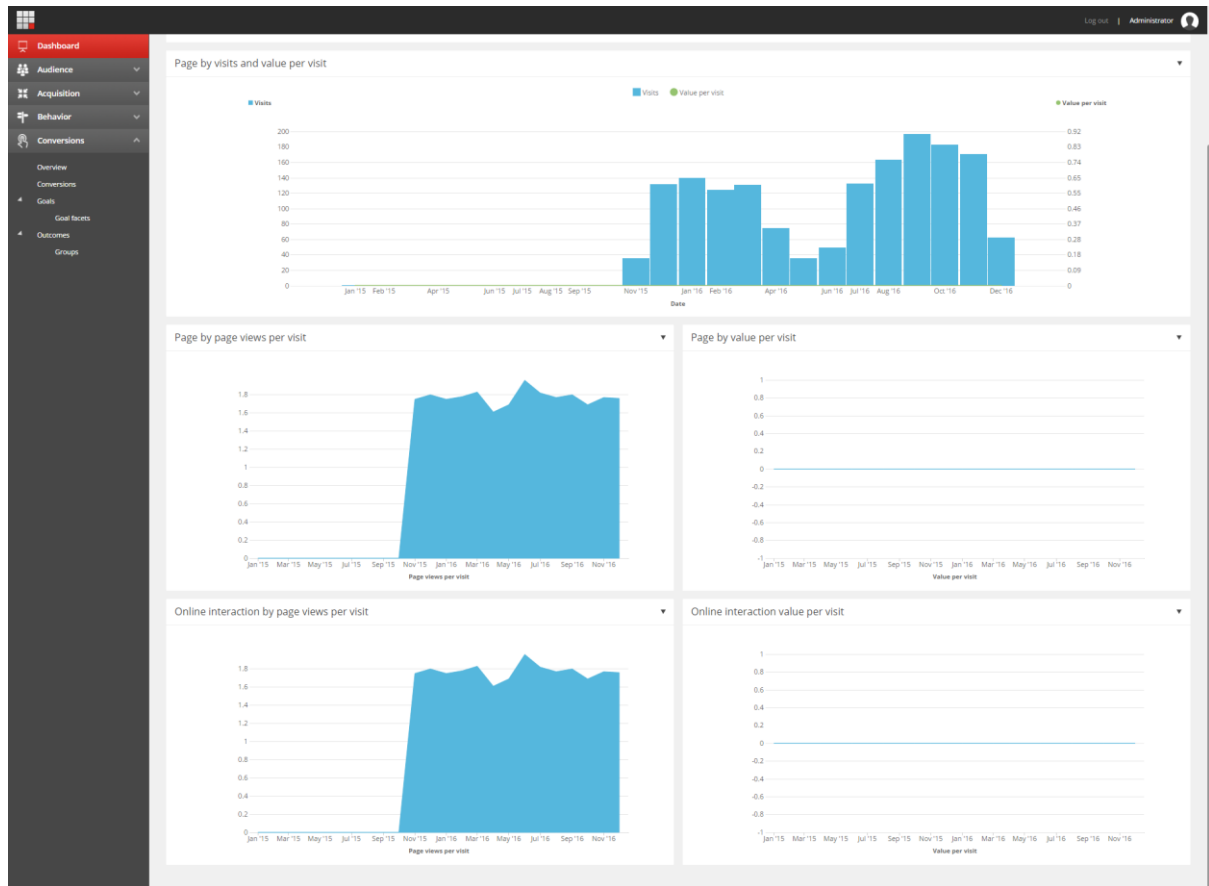

4.2.4.1 Page (activated by drill-down)

Dynamic Title by drill-down (KPI Chart type available in 8.2)

Item Name: ExperienceAnalyticsKpiChart Parameters

Item Id: {263F9D9B-2597-4B97-91CC-7F44DACAFBD5}

- **Chart Type:** Kpi chart
- **Title:** Blank (Automatically display selected page)
- **Tooltip:** Blank
- **Metrics:** Visits, Value per visit, Bounce rate, Average duration
- **Segments:** All visits by page
- **Keys:** Blank
- **Key Grouping:** Blank
- **Key Count:** Blank
- **Key Sort By Metric:** Blank
- **Key Sort Direction:** Ascending
- **Drilldown Option:** Details