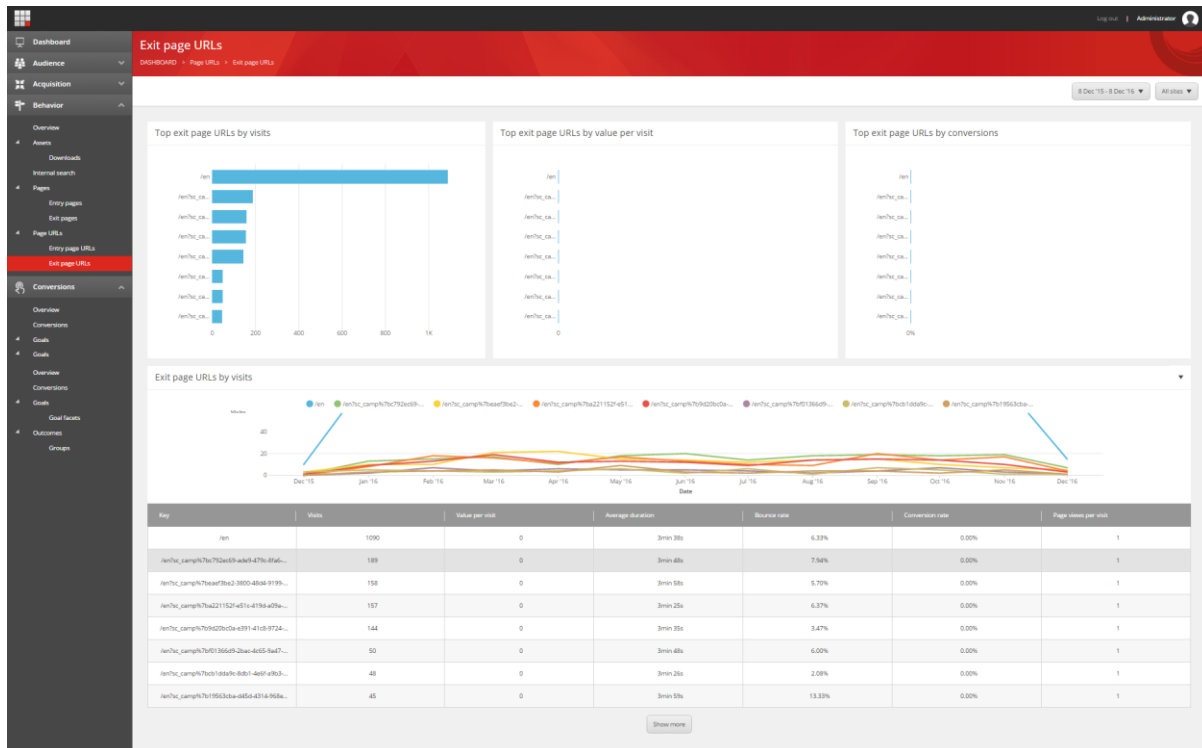

Sitecore XP 8.x Standard Experience Analytics Reports

Online interaction by bounce rate

Item Name: All visits bounce rate

Item Id: {E15C8231-65AE-4593-98E2-FF64EC05C435}

- **Chart Type:** Area chart
- **Title/Tooltip:** Online interaction by bounce rate
- **Metrics:** Bounce rate
- **Segments:** All visits by channel type
- **Keys:** D07286FA-67CE-4D66-8783-0140B8B91EF1
- **Key Grouping:** Blank
- **Key Count:** Blank
- **Key Sort By Metric:** Blank
- **Key Sort Direction:** Blank
- **Drilldown Option:** Ignore

Online interaction by value per visit

Item Name: All visits value per visit

Item Id: {01085A95-8CCB-4817-9072-DC5BD8EB30FF}

- **Chart Type:** Area chart
- **Title/Tooltip:** Online interaction by value per visit
- **Metrics:** Value per visit
- **Segments:** All visits by channel type
- **Keys:** D07286FA-67CE-4D66-8783-0140B8B91EF1
- **Key Grouping:** Blank
- **Key Count:** Blank
- **Key Sort By Metric:** Blank
- **Key Sort Direction:** Blank
- **Drilldown Option:** Ignore

4.2.5.2 Exit page URLs