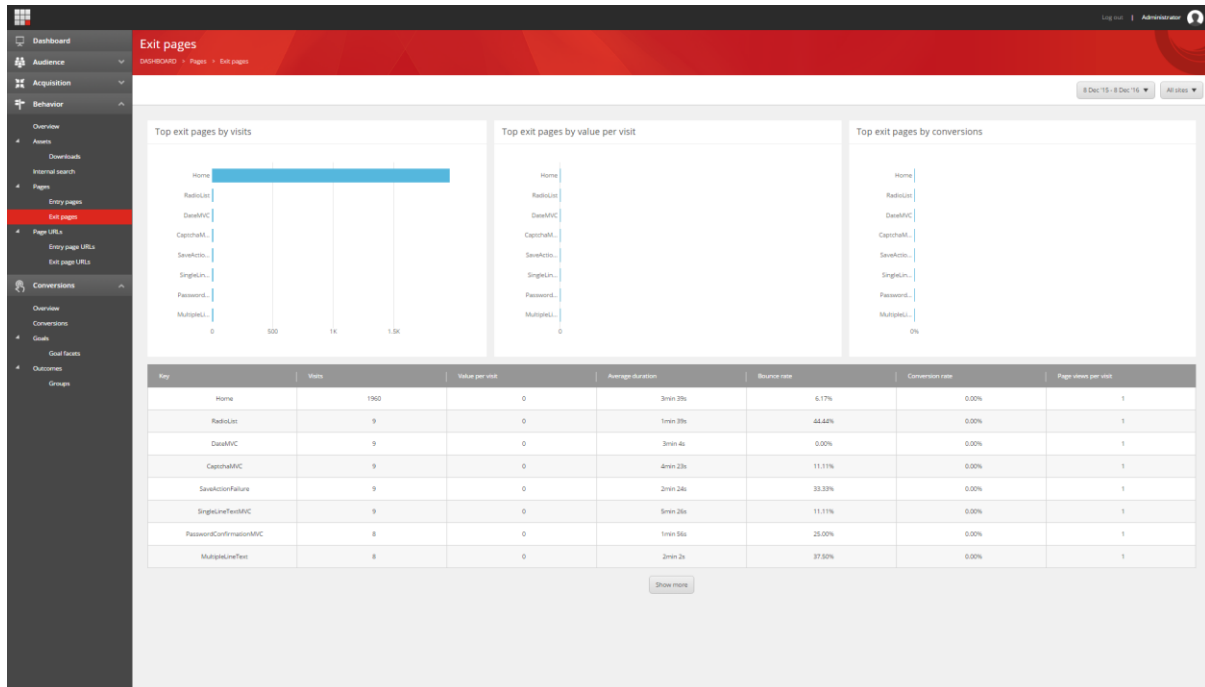

4.2.4.3 Exit pages