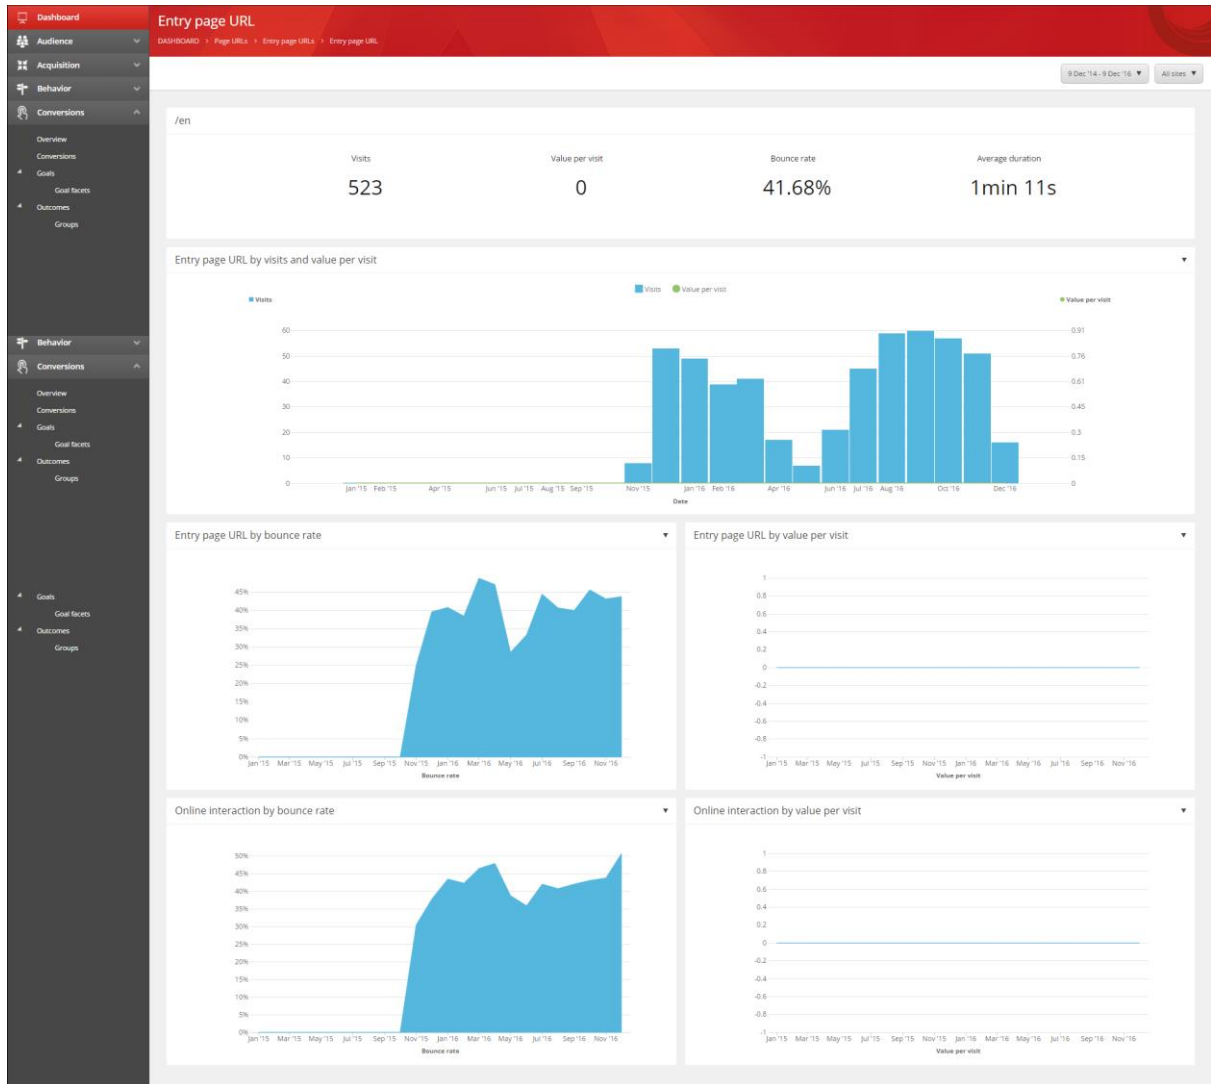

Sitecore XP 8.x Standard Experience Analytics Reports

4.2.5.2.1 Entry page URL (activated by drill-down)