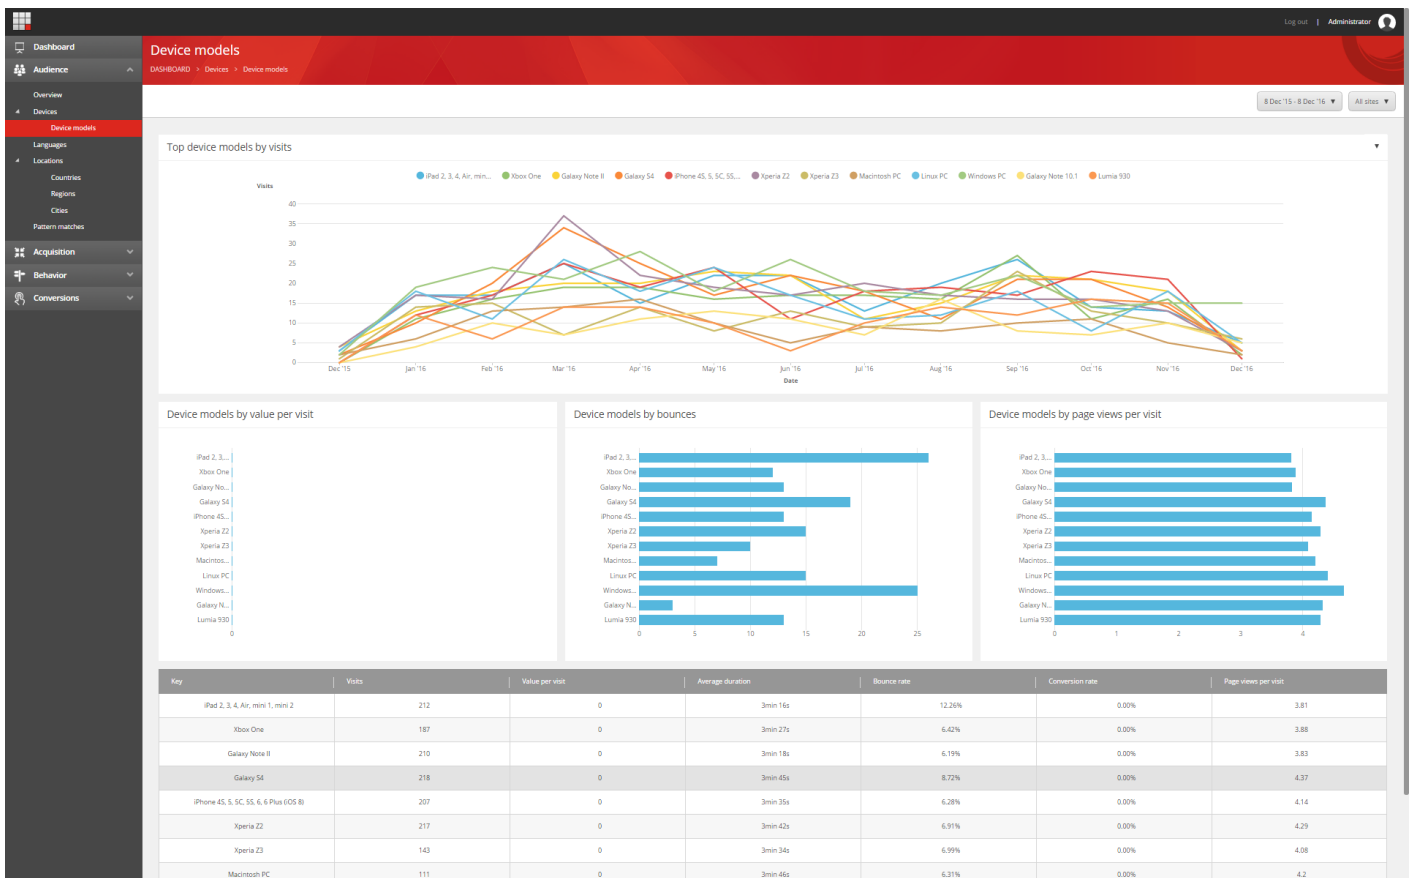

Sitecore XP 8.x Standard Experience Analytics Reports

Table list: Device models

Item Name: Device models

Item Id: {15A06ACE-A43E-4F2E-BDB0-FB2D619A4106}

- **Type:** List
- **Title/Tooltip:** Device Models
- **Segments:** All visits by device model
- **Keys:** Blank
- **Key Grouping:** Blank
- **Key Count:** Blank
- **Key Sort By Metric:** Blank
- **Key Sort Direction:** Ascending
- **Drilldown Option:** Children

2.2.2 DEVICE MODELS