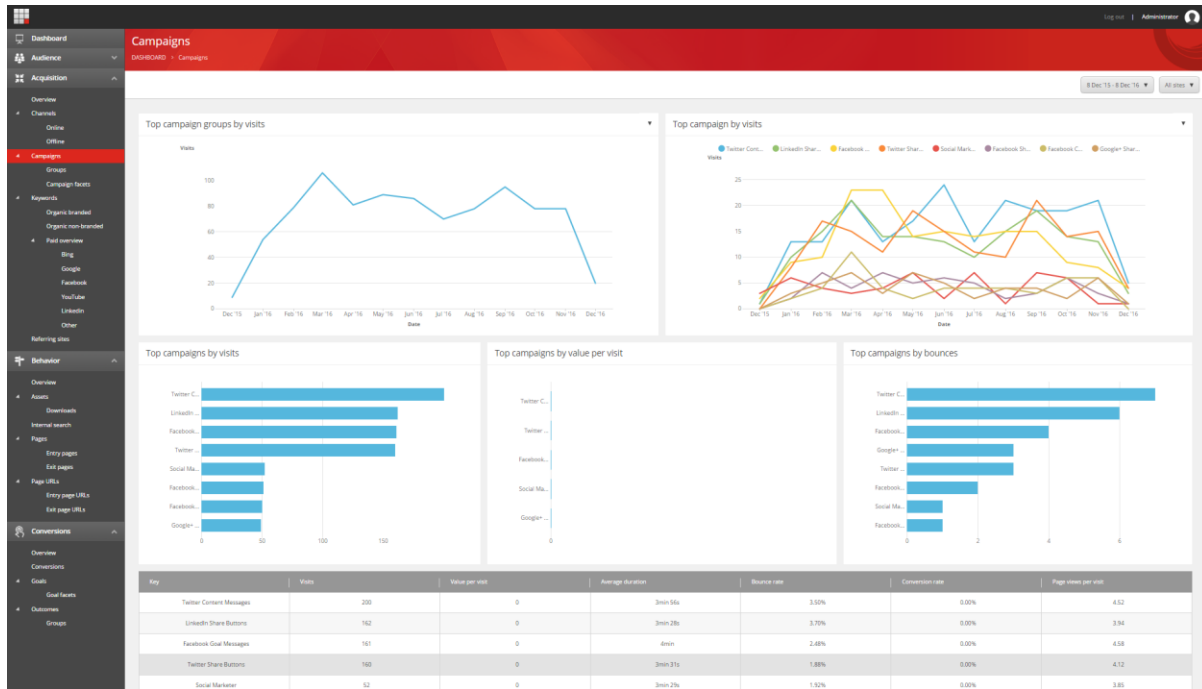

3.3 CAMPAIGNS

Top campaign groups by visits

Top campaign by visits

Item Name: Top campaign groups by visits

Item Id: {0FFFAEC6-5208-41E5-A778-6400C96434F1}

- **Chart Type:** Line chart
- **Title/Tooltip:** Top campaign groups by visits
- **Metrics:** Visits
- **Segments:** All visits by campaign group
- **Keys:** Blank
- **Key Grouping:** Blank
- **Key Count:** 8
- **Key Sort By Metric:** Visits
- **Key Sort Direction:** Descending
- **Drilldown Option:** Blank

Item Name: Top campaign by visits

Item Id: {C059CF42-3B2C-43C6-B5C8-BE6F5852D88D}

- **Chart Type:** Line chart
- **Title/Tooltip:** Top campaign by visits
- **Metrics:** Visits
- **Segments:** All visits by campaign
- **Keys:** Blank
- **Key Grouping:** Blank
- **Key Count:** 8
- **Key Sort By Metric:** Visits
- **Key Sort Direction:** Descending
- **Drilldown Option:** Blank
- **Drilldown Option:** Blank