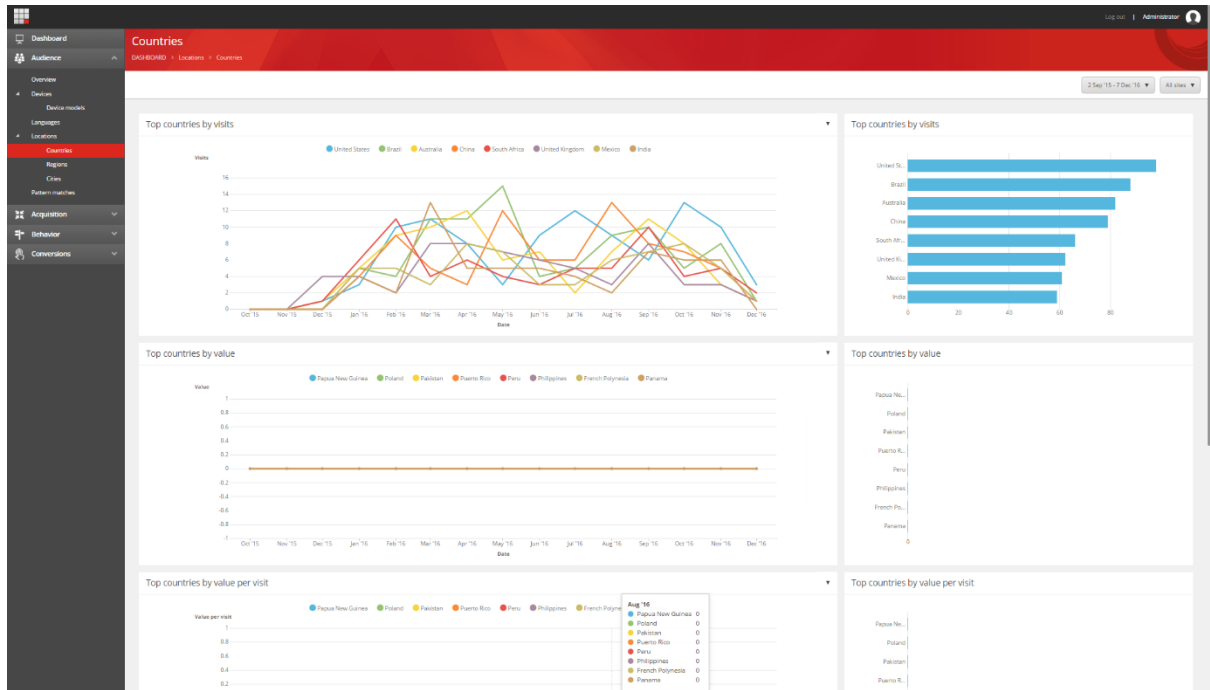

2.4.1 COUNTRIES

Top countries by visits

Top countries by visits

Item Name: Top countries by visits

Item Id: {04937A9A-3F7A-4169-8582-E782DE733A90}

- **Chart Type:** Line chart
- **Title/Tooltip:** Top countries by visits
- **Metrics:** Visits
- **Segments:** All visits by country
- **Keys:** Blank
- **Key Grouping:** Blank
- **Key Count:** 8
- **Key Sort By Metric:** Visits
- **Key Sort Direction:** Descending
- **Drilldown Option:** Blank

Item Name: Top countries by visits-1

Item Id: {A2200201-023B-48A7-9DA7-1174E043CBBB}

- **Chart Type:** Bar chart
- **Title/Tooltip:** Top countries by visits
- **Metrics:** Visits
- **Segments:** All visits by country
- **Keys:** Blank
- **Key Grouping:** Blank
- **Key Count:** 8
- **Key Sort By Metric:** Visits
- **Key Sort Direction:** Descending
- **Drilldown Option:** Blank