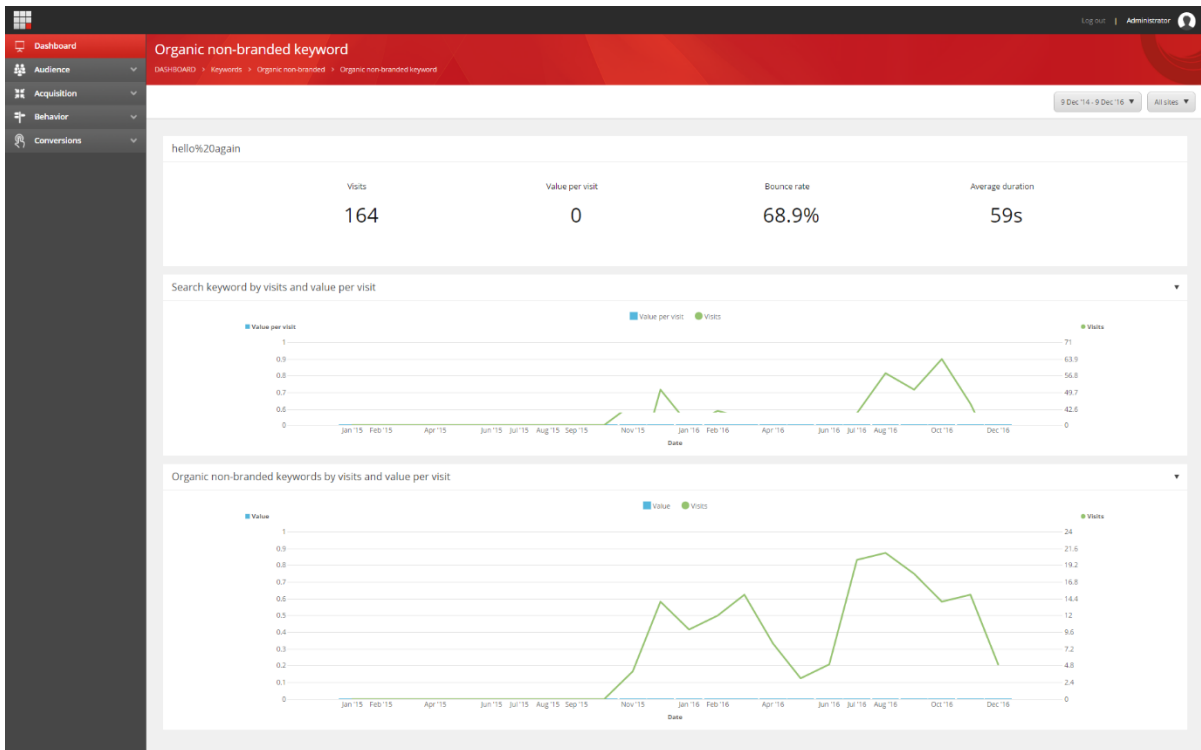

Sitecore XP 8.x Standard Experience Analytics Reports

(List control without a title)

Item Name: All organic non-branded keywords

Item Id: {AFB424CF-0008-4497-879C-FC87035CD754}

- Type: List
- Title/ Tooltip: All keywords
- Segments: Visits by non-branded organic search
- Keys: Blank
- Key Grouping: Blank
- Key Count: Blank
- Key Sort By Metric: Visits
- Key Sort Direction: Descending
- Drilldown Option: Blank

3.4.2.1 ORGANIC NON BRANDED KEYWORD