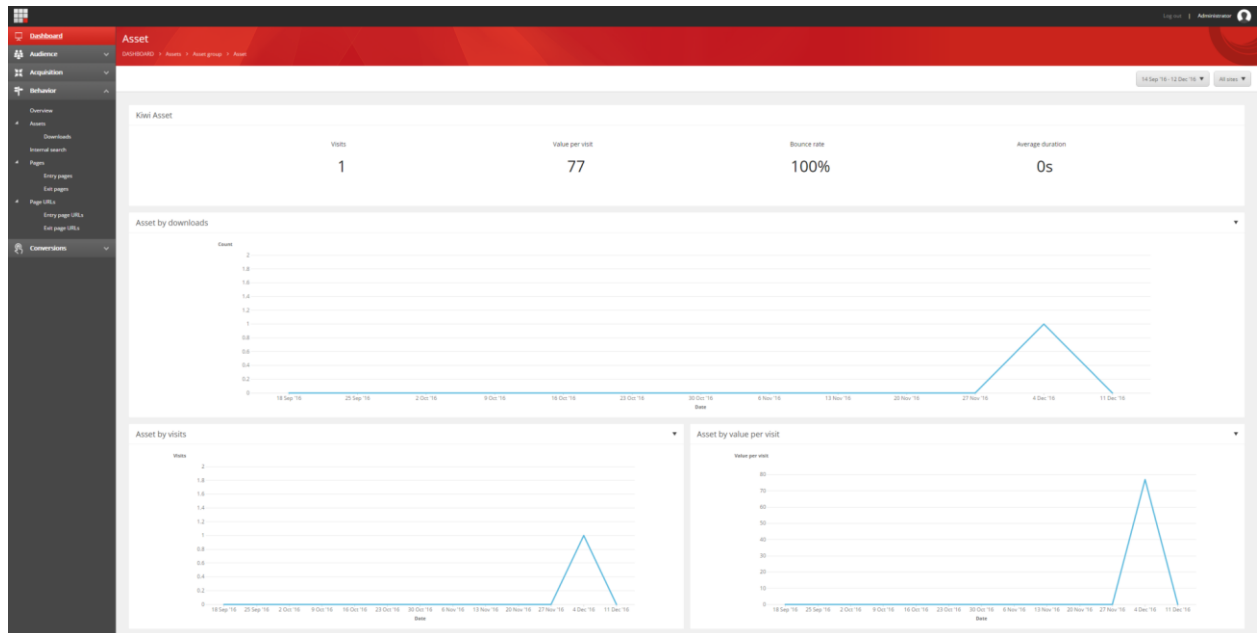

4.2.1.1 ASSET (activated by drill-down)

Dynamic Title by drill-down (KPI Chart type available in 8.2)

Item Name: ExperienceAnalyticsKpiChart Parameters

Item Id: {57FF4B8A-412D-49FC-A768-4029C0DC7E1D}

- **Chart Type:** Kpi chart
- **Title:** Blank (Automatically display selected asset)
- **Tooltip:** Blank
- **Metrics:** Visits, Value per visit, Bounce rate, Average duration
- **Segments:** All visits by asset
- **Keys:** Blank
- **Key Grouping:** Blank
- **Key Count:** Blank
- **Key Sort By Metric:** Blank
- **Key Sort Direction:** Ascending
- **Drilldown Option:** Details