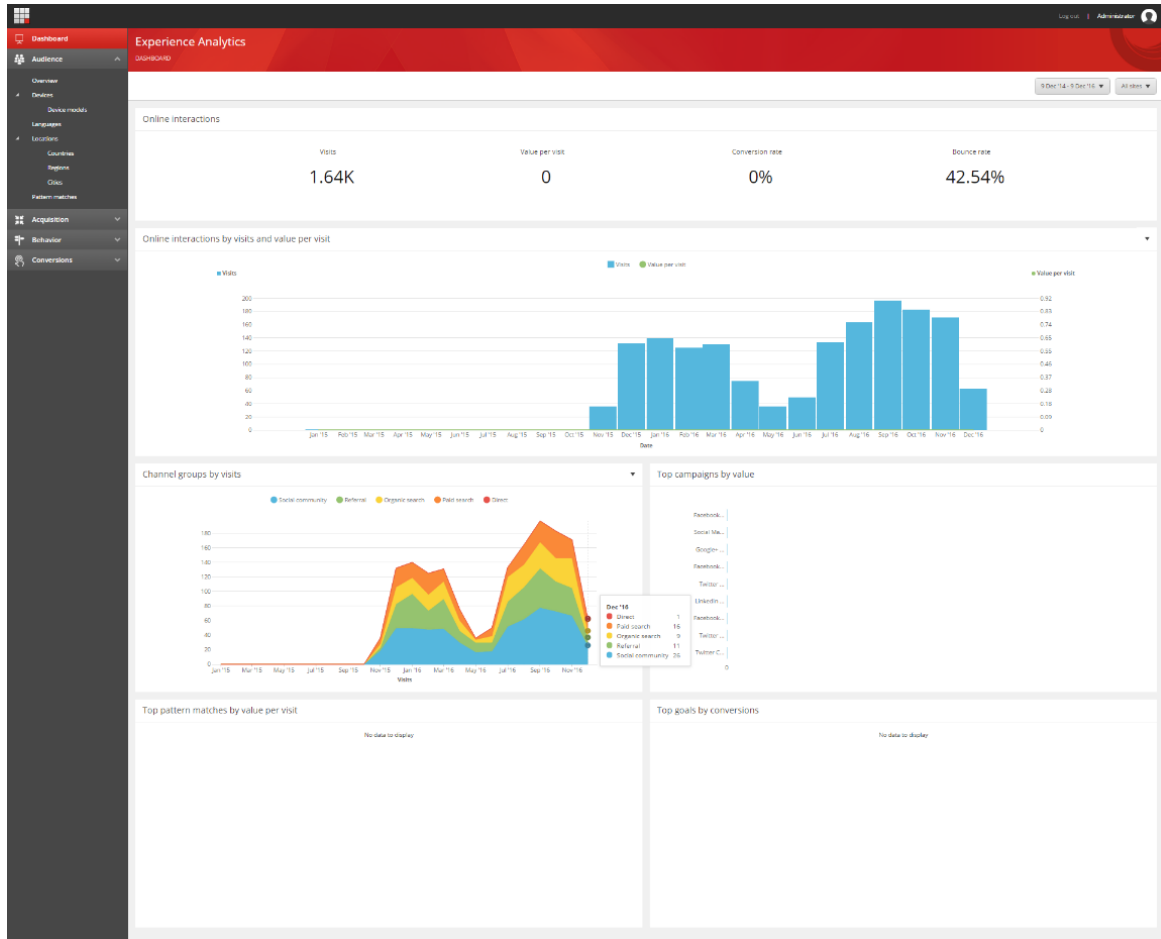

1.DASHBOARD

Online interactions (KPI chart type available in 8.2)

Item Name: Online Interactions

Item Id: {9DCCE103-E5F3-4781-91DF-87F9BCB4421F}

- Chart Type: KPI
- Title/Tooltip: Online interactions
- Metrics: Visits, Value per visit, Conversion rate, Bounce rate
- Segments: All visits by channel type
- Keys: D07286FA-67CE-4D66-8783-0140B8B91EF1
- Key Grouping: By key
- Key Count: Blank
- Key Sort By Metric: Blank
- Key Sort Direction: Ascending
- Drilldown Option: Blank