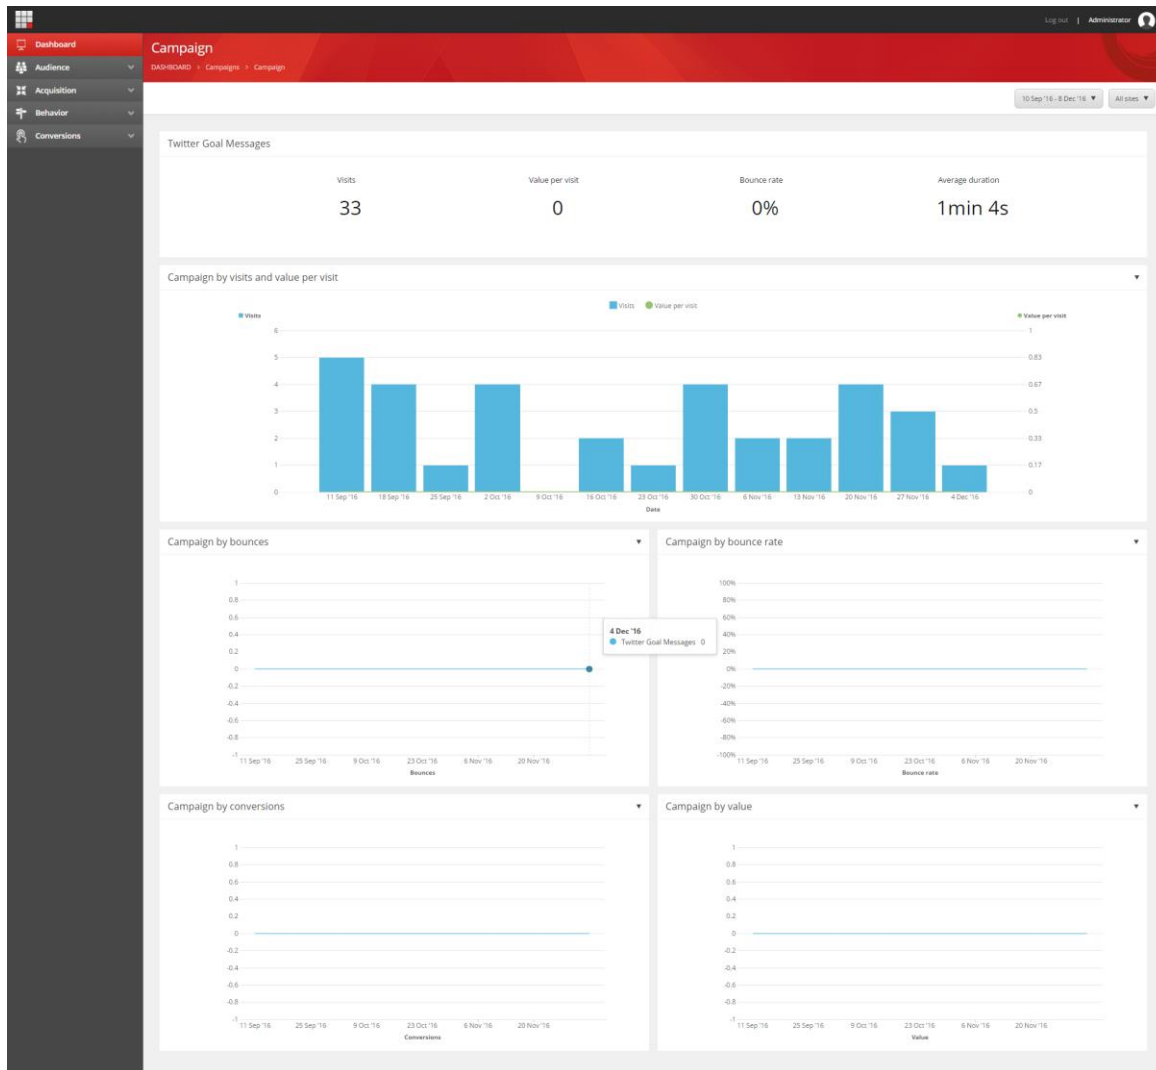

3.3.1 CAMPAIGN (activated by drill-down)