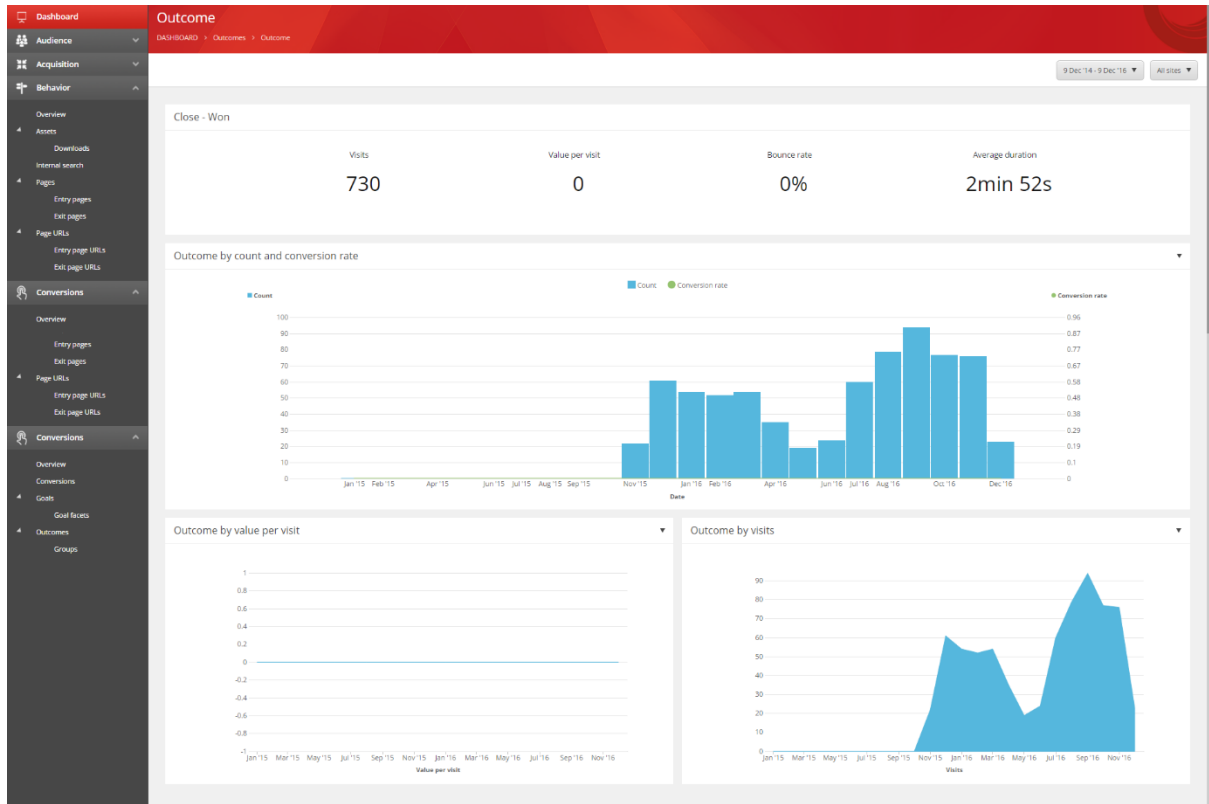

5.4.1.1.1 OUTCOME (activated by drill-down)

Dynamic Title by drill-down (KPI Chart type available in 8.2)

Item Name: ExperienceAnalyticsKpiChart Parameters

Item Id: {C6989722-A31D-4B68-B418-FCF07770F9C7}

- **Chart Type:** Kpi chart
- **Title:** Blank (Automatically display selected outcome)
- **Tooltip:** Blank
- **Metrics:** Visits, Value per visit, Bounce rate, Average duration
- **Segments:** All visits by outcome
- **Keys:** Blank
- **Key Grouping:** Blank
- **Key Count:** Blank
- **Key Sort By Metric:** Blank
- **Key Sort Direction:** Ascending
- **Drilldown Option:** Details