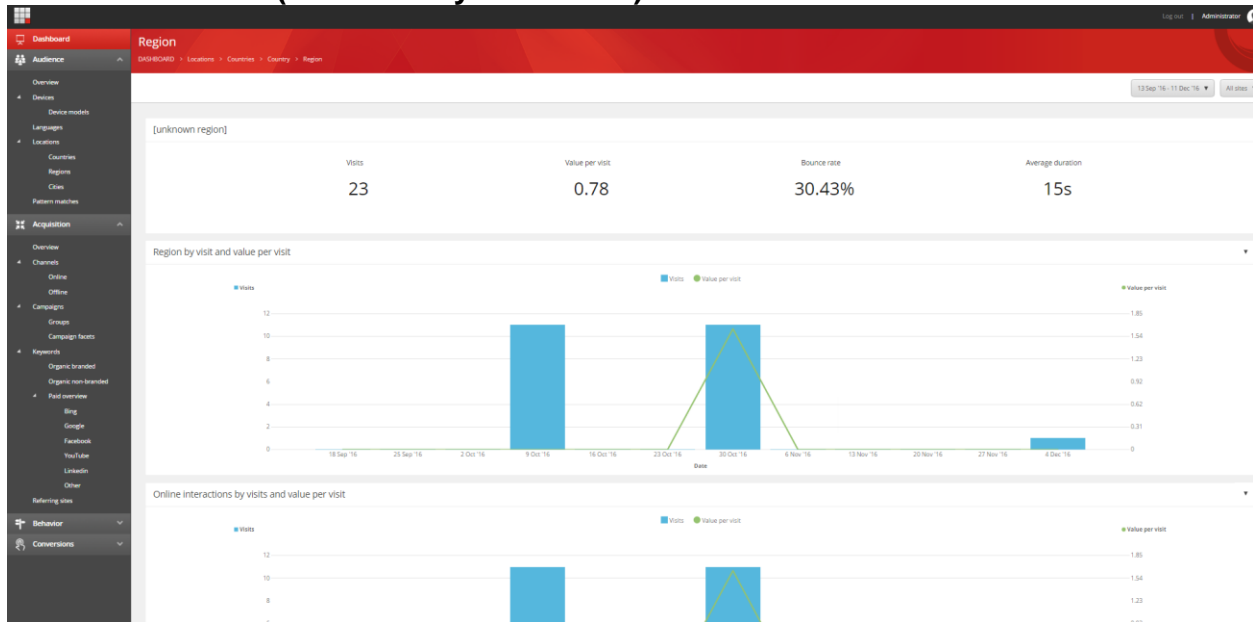

2.4.1.1.1 REGION (activated by drill-down)

Top regions by visit

Item Name: ExperienceAnalyticsKpiChart Parameters

Item Id: {62F4F309-8136-4D86-8BE2-08626281F5E6}

- Chart Type: KPI
- Title/Tooltip: Blank
- Metrics: Visits, Value per visit, Bounce rate, Average duration
- Segments: All visits by region
- Keys: Blank
- Key Grouping: Blank
- Key Count: Blank
- Key Sort By Metric: Blank
- Key Sort Direction: Ascending
- Drilldown Option: Details

Region by visit and value per visit

Item Name: Region - ExperienceAnalyticsLineChart Parameters

Item Id: {0968CC29-34B5-4FB0-8617-6445E146B804}

- Chart Type: Line chart
- Title/Tooltip: Region by visit and value per visit
- Metrics: Visits, Value per visit
- Segments: All visits by region
- Keys: Blank
- Key Grouping: Blank
- Key Count: Blank
- Key Sort By Metric: Blank
- Key Sort Direction: Ascending
- Drilldown Option: Details