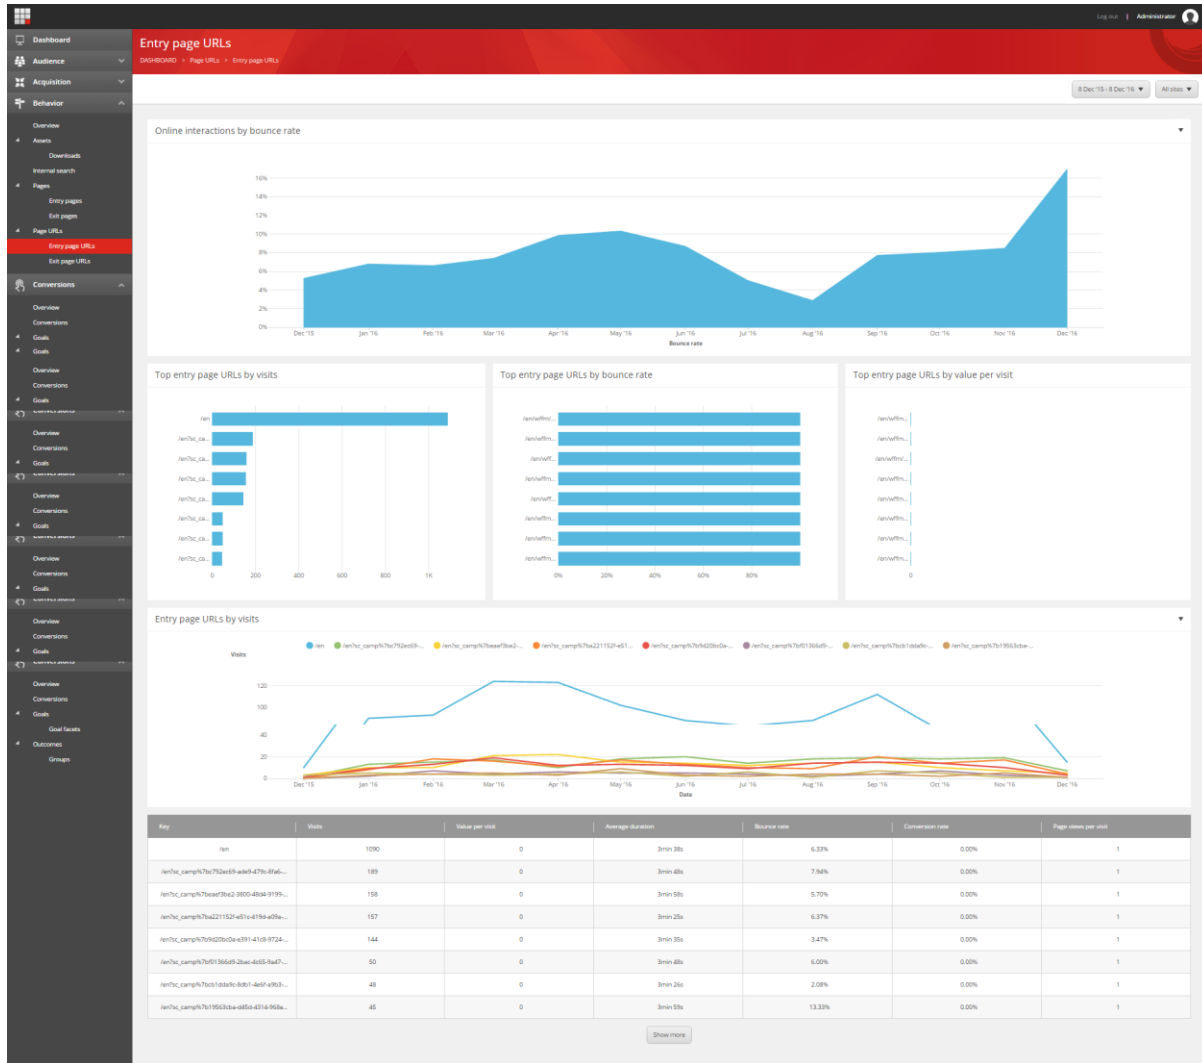

4.2.5.2 Entry page URLs

Online interactions by bounce rate

Item Name: Online interactions by bounce rate

Item Id: {26C15053-088D-4D89-83B0-1CA8BAA9D1CA}

- **Chart Type:** Area chart
- **Title/Tooltip:** Online interactions by bounce rate
- **Metrics:** Bounce rate
- **Segments:** All visits by channel type
- **Keys:** D07286FA-67CE-4D66-8783-0140B8B91EF1
- **Key Grouping:** Blank
- **Key Count:** Blank
- **Key Sort By Metric:** Blank
- **Key Sort Direction:** Ascending
- **Drilldown Option:** Blank