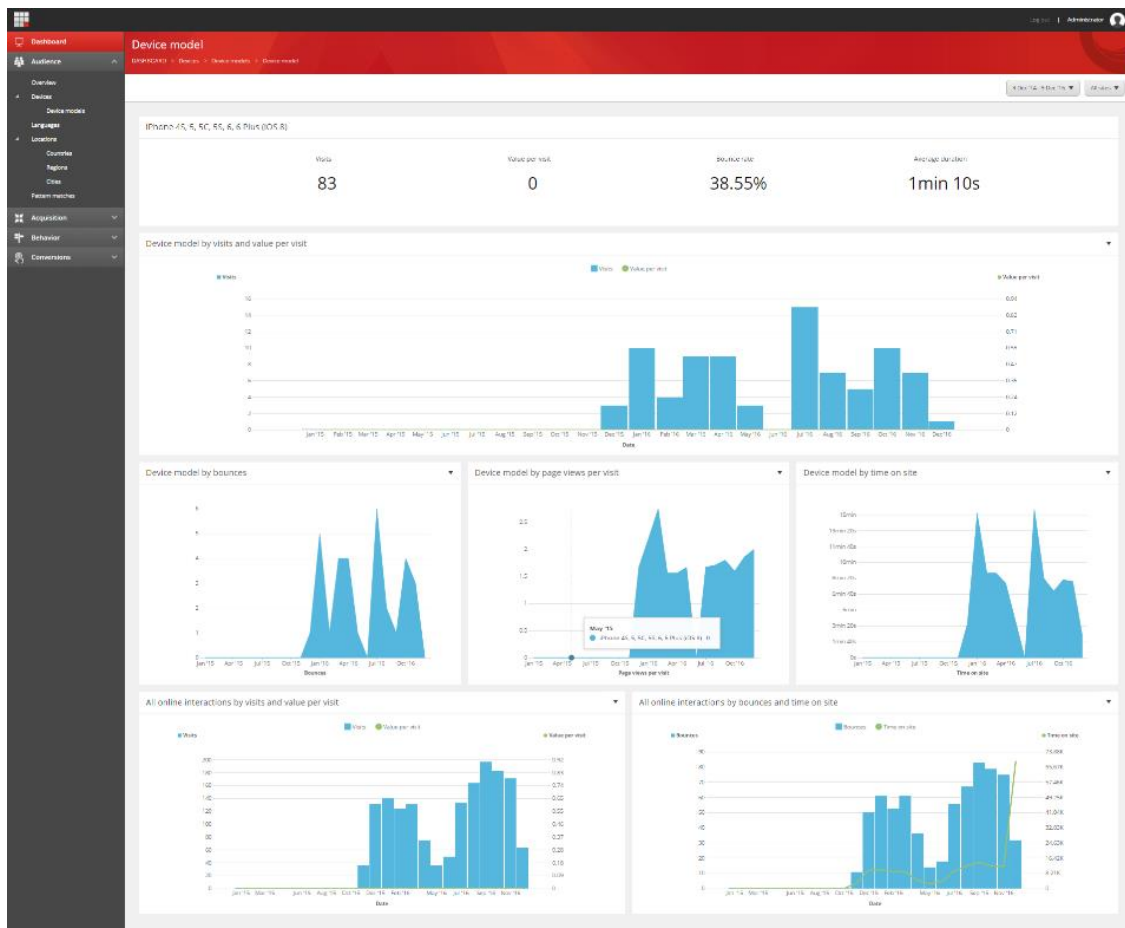

Sitecore XP 8.x Standard Experience Analytics Reports

Table list: Device Models

Item Name: Device models

Item Id: {35E9C4AC-81E1-4F11-BF6B-81C2D13B8678}

- **Type:** List
- **Title/Tooltip:** Device Models
- **Segments:** All visits by device model
- **Keys:** Blank
- **Key Grouping:** Blank
- **Key Count:** Blank
- **Key Sort By Metric:** Blank
- **Key Sort Direction:** Descending
- **Drilldown Option:** Children

2.2.2.1 DEVICE MODEL (activated by drill down)