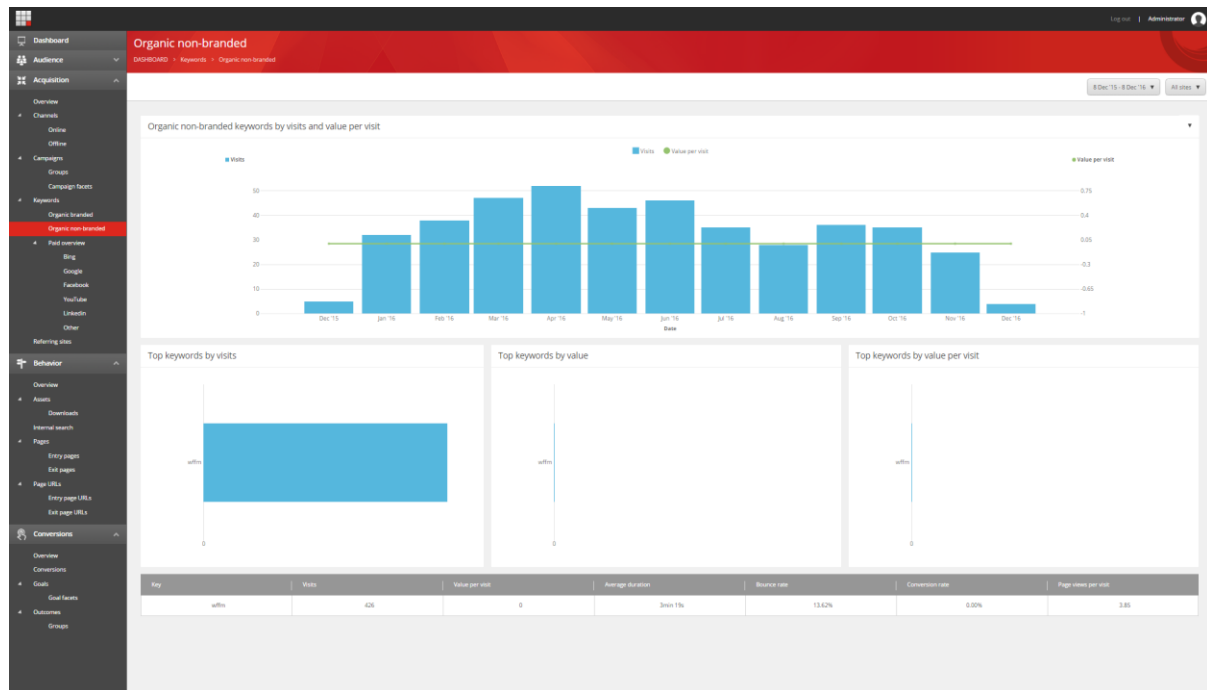

3.4.2 ORGANIC NON BRANDED

Organic non-branded keywords by visits and value per visit

Item Name: Organic non-branded keywords by visits and value per visit

Item Id: {44F6F106-FE1B-40B9-86E0-A4331FDAAE4F}

- **Chart Type:** Line chart
- **Title/ Tooltip:** Organic non-branded keywords by visits and value per visit
- **Metrics:** Visits, Value per visit
- **Segments:** Visits by non-branded organic search
- **Keys:** Blank
- **Key Grouping:** Collapsed
- **Key Count:** Blank
- **Key Sort By Metric:** Blank
- **Key Sort Direction:** Ascending
- **Drilldown Option:** Blank