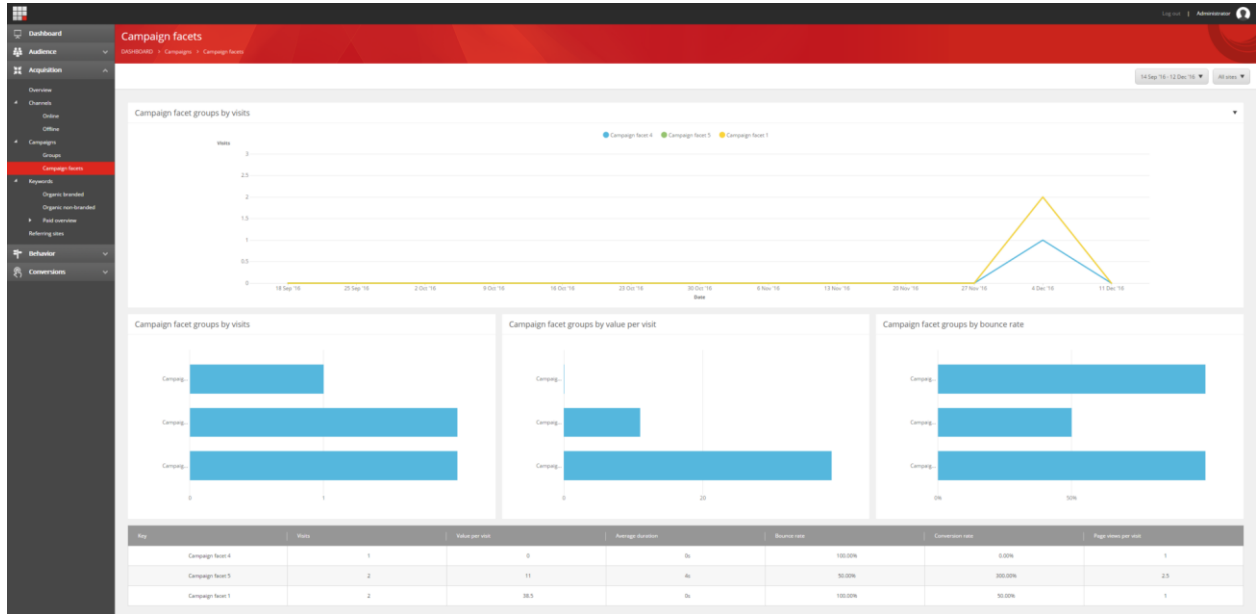

3.3.3 CAMPAIGN FACETS

Campaign facet groups by visits

Item Name: Campaign facet groups by visits line chart

Item Id: {91283232-4B8D-4161-9A35-F974EF512FC6}

- **Chart Type:** Line chart
- **Title/ Tooltip:** Campaign facet groups by visits
- **Metrics:** Visits
- **Segments:** All visits by campaign facet group
- **Keys:** Blank
- **Key Grouping:** Blank
- **Key Count:** 7
- **Key Sort By Metric:** Blank
- **Key Sort Direction:** Blank
- **Drilldown Option:** Children