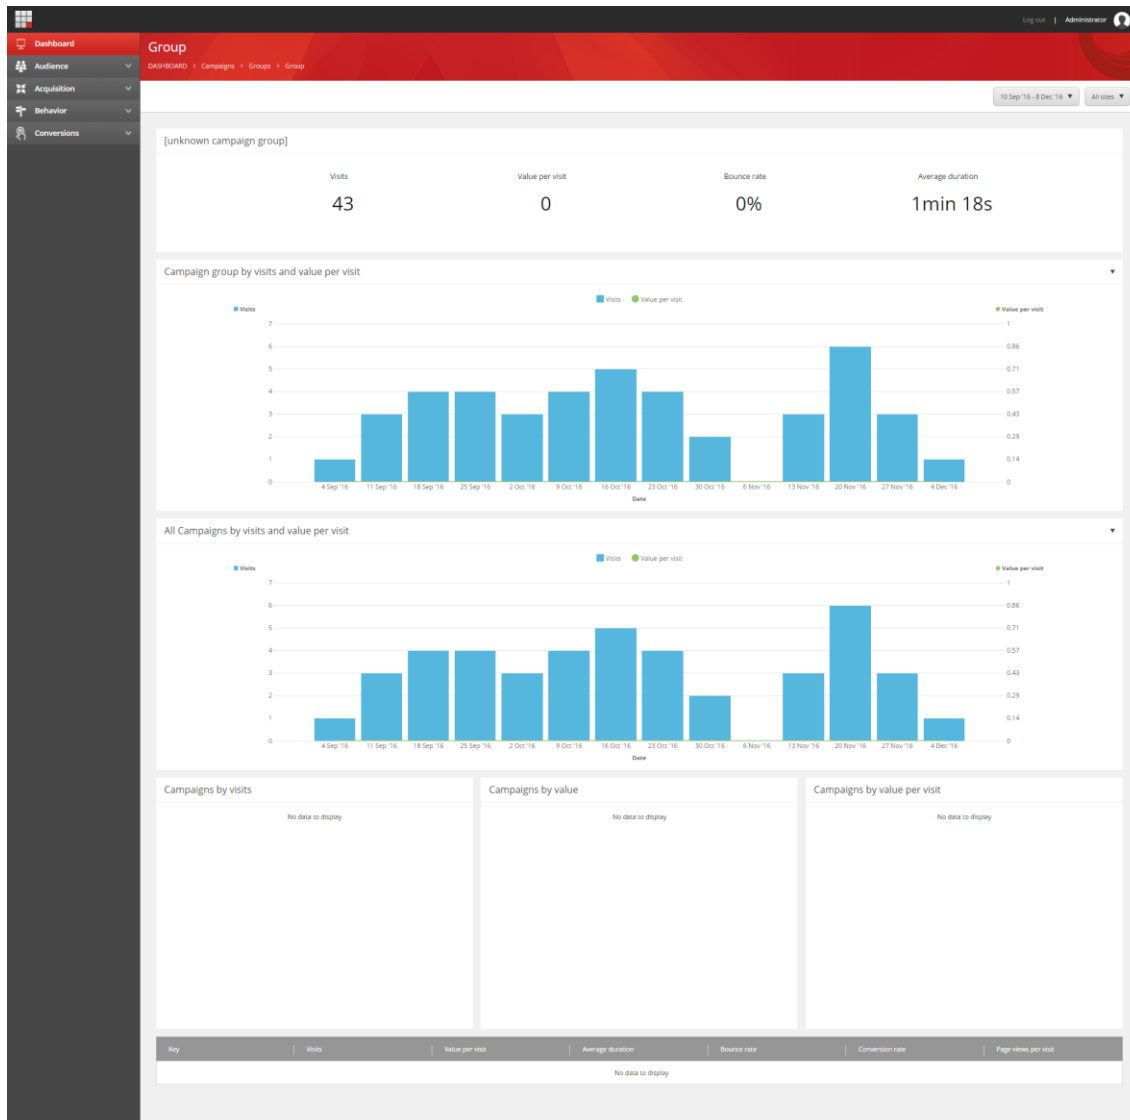

Sitecore XP 8.x Standard Experience Analytics Reports

3.3.2.1 GROUP (activated by drill down)