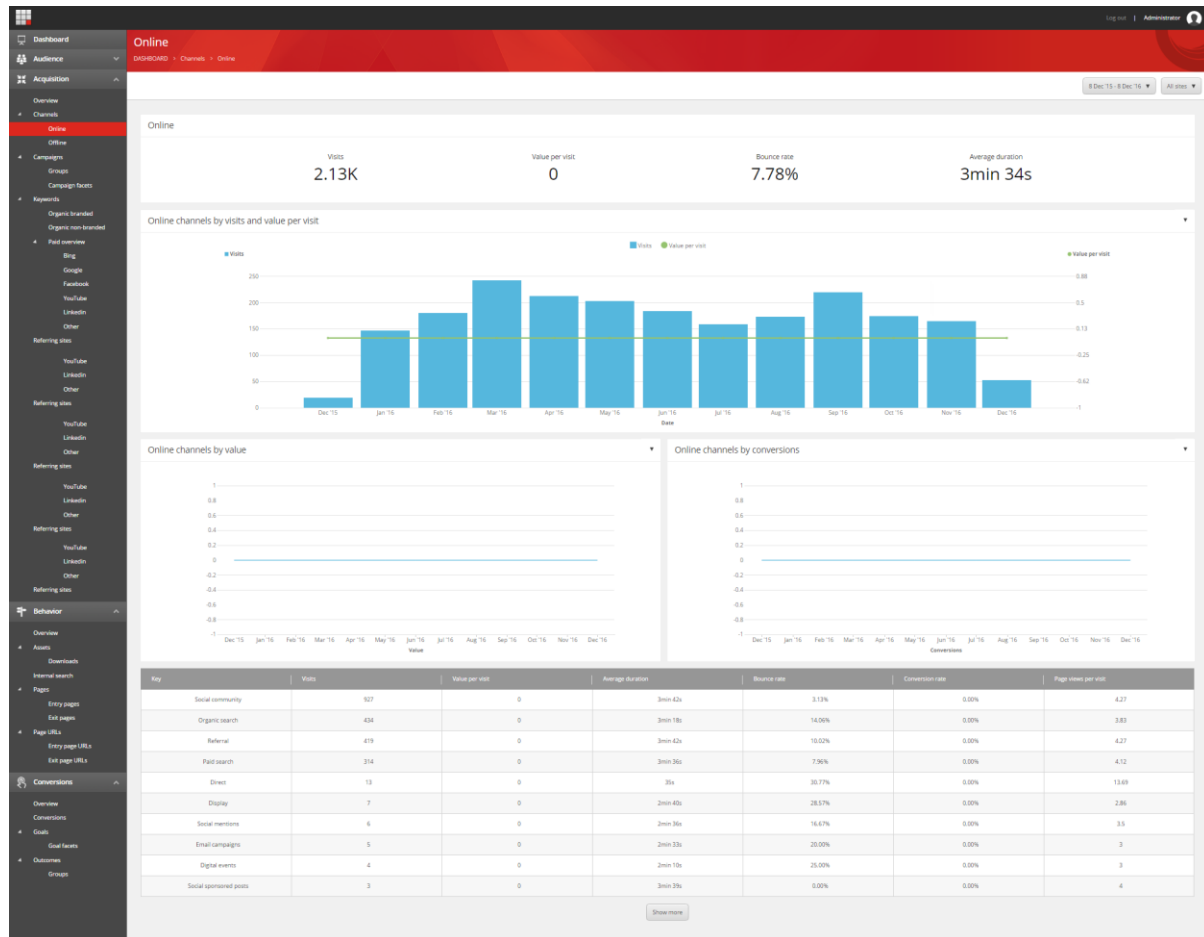

Sitecore XP 8.x Standard Experience Analytics Reports

3.2.1 ONLINE

Online channels by visits and value per visit

Item Name: ExperienceAnalyticsKpiChart Parameters

Item Id: {77F8F9FF-F211-4900-8204-39F197C82039}

- **Chart Type:** KPI chart
- **Title/ Tooltip:** Blank
- **Metrics:** Visits, Value per visit, Bounce rate, Average duration
- **Segments:** All visits by channel type
- **Keys:** Blank
- **Key Grouping:** Blank
- **Key Count:** Blank
- **Key Sort By Metric:** Blank
- **Key Sort Direction:** Ascending
- **Drilldown Option:** Details