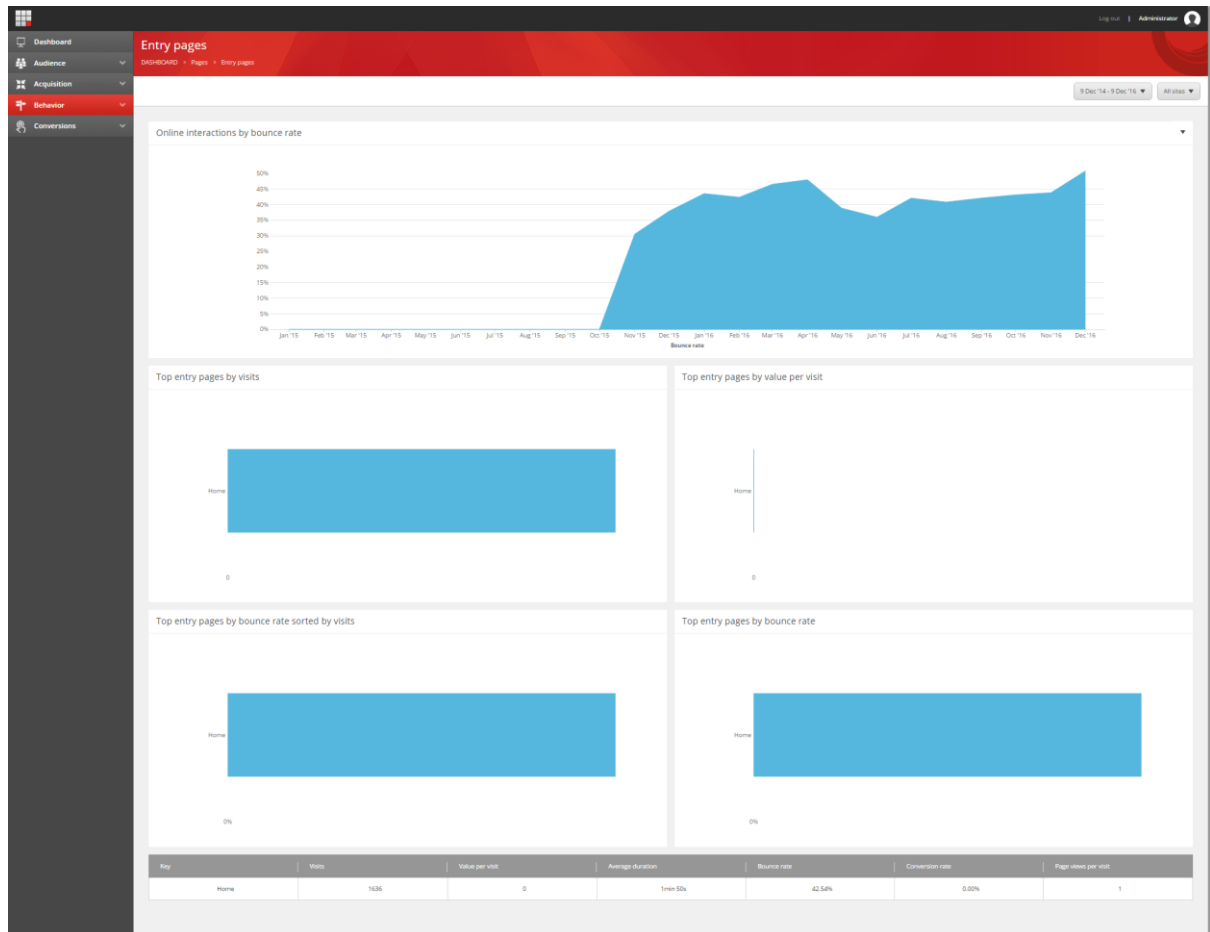

4.2.4.2 Entry pages

Online interactions by bounce rate

Item Name: All visits

Item Id: {C96F4C31-2D34-4478-9459-6F8C56916ECA}

- **Chart Type:** Area chart
- **Title/Tooltip:** Online interactions by bounce rate
- **Metrics:** Bounce rate
- **Segments:** All visits by channel type
- **Keys:** D07286FA-67CE-4D66-8783-0140B8B91EF1
- **Key Grouping:** By key
- **Key Count:** Blank
- **Key Sort By Metric:** Blank
- **Key Sort Direction:** Ascending
- **Drilldown Option:** Blank