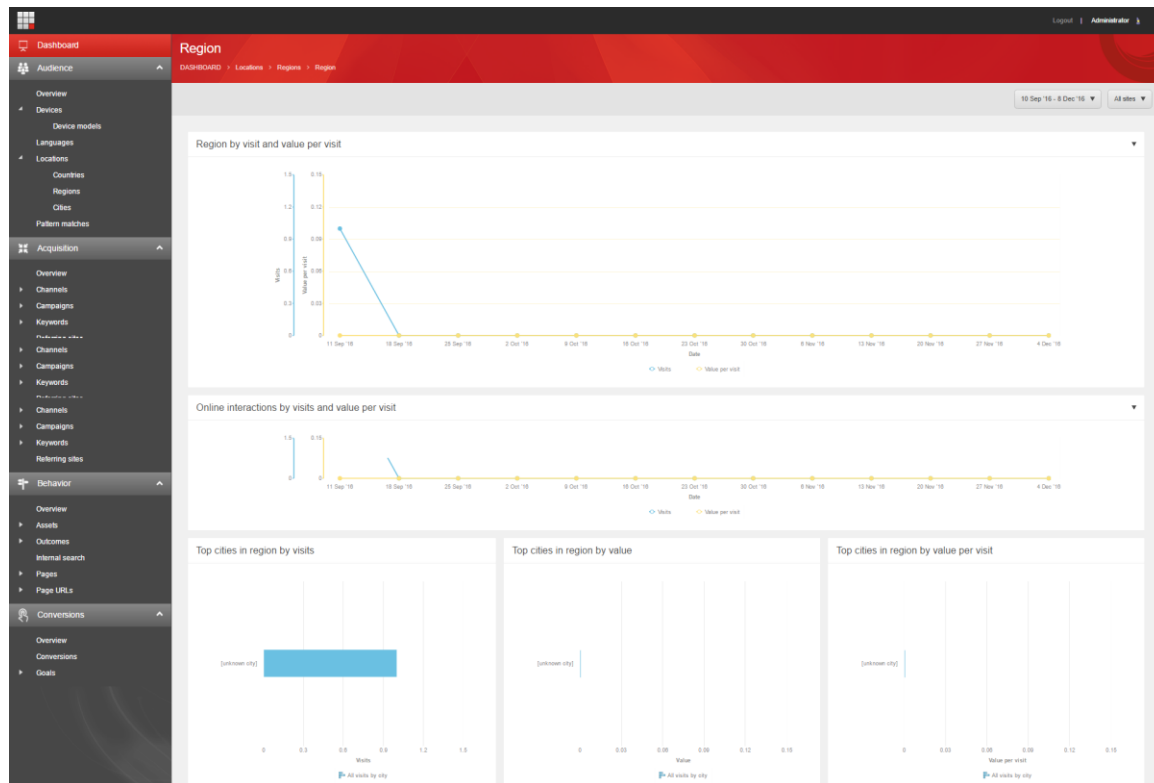

2.4.2.1 REGION (activated by drill-down)

Dynamic title by drill-down (KPI chart type available in 8.2)

Item Name: ExperienceAnalyticsKpiChart Parameters

Item Id: {27BBD32E-AC8B-464B-8681-929CDE354197}

- Chart Type: KPI
- Title/Tooltip: Blank
- Metrics: Visits, Value per visit, Bounce rate, Average duration
- Segments: All visits by region
- Keys: Blank
- Key Grouping: Blank
- Key Count: Blank
- Key Sort By Metric: Blank
- Key Sort Direction: Ascending
- Drilldown Option: Details