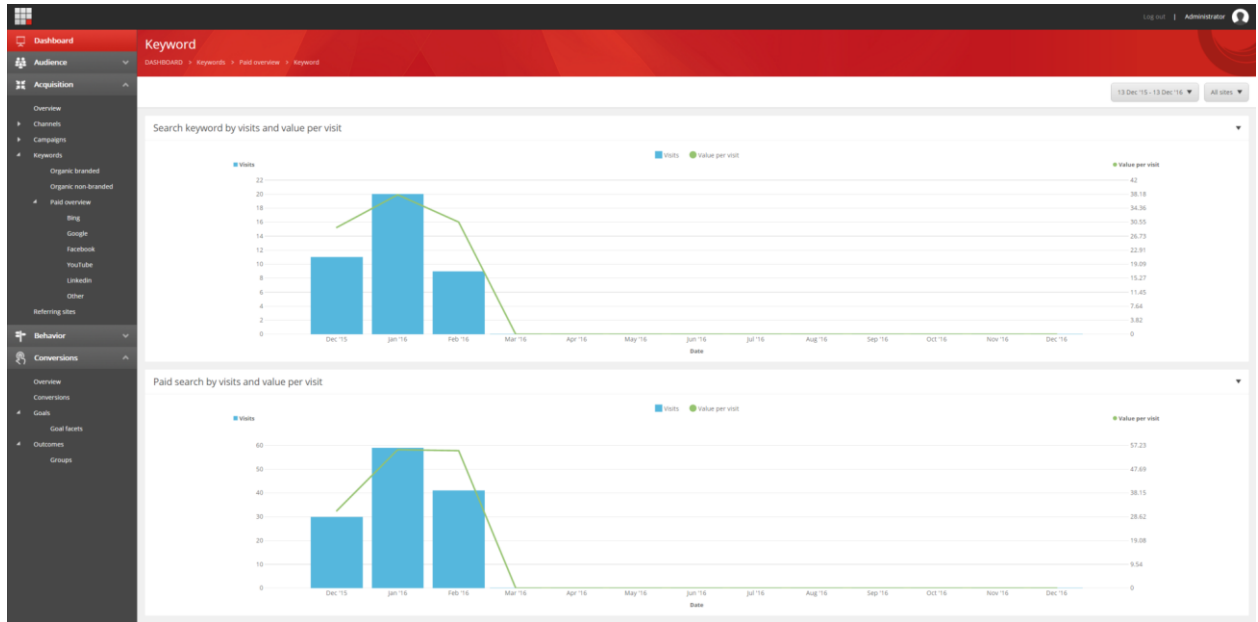

Sitecore XP 8.x Standard Experience Analytics Reports

3.4.3.1 KEYWORD (per 3rd party Search – activated by drill-down)

Search keyword by visits and value per visit

Item Name: Search keyword by visits and value per visit