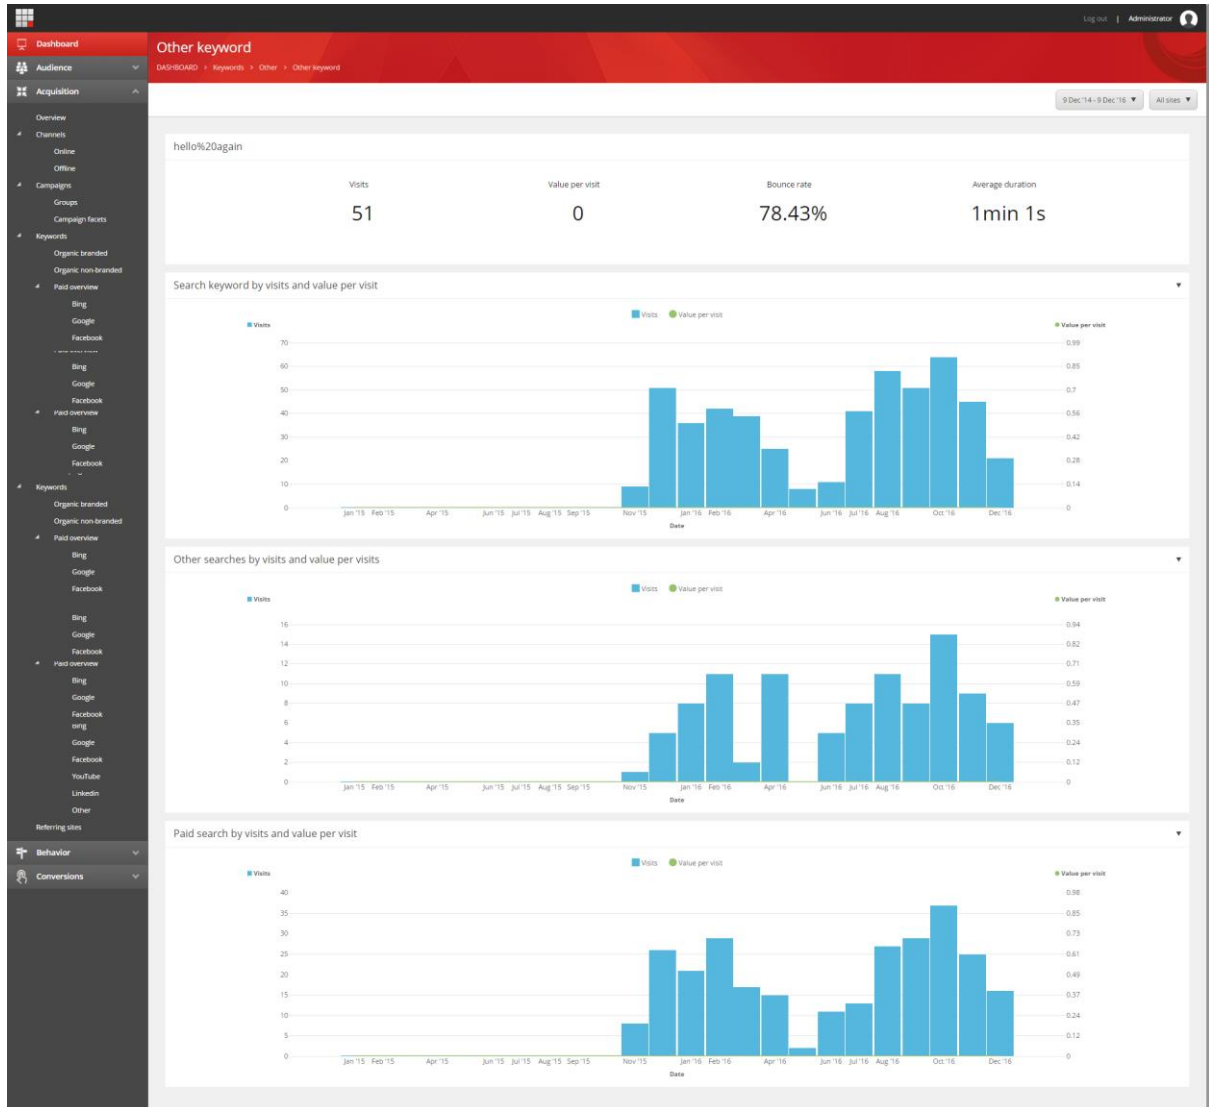

Sitecore XP 8.x Standard Experience Analytics Reports

3.4.3.2.6.1 OTHER KEYWORD (activated by drill-down)