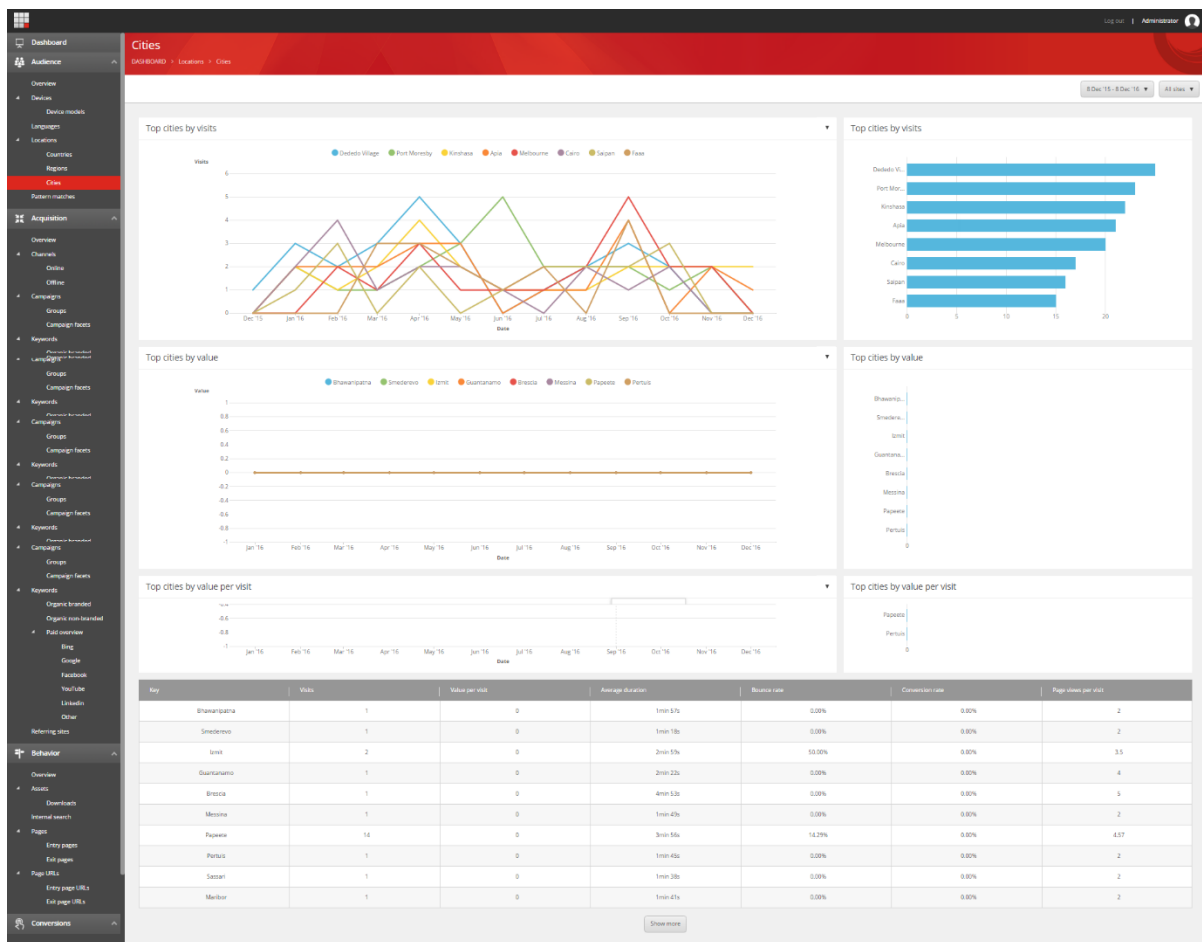

Sitecore XP 8.x Standard Experience Analytics Reports

Table List: Cities in region

Item Name: Cities in region - ExperienceAnalyticsListControl Parameters

Item Id: {9BE19086-0C22-4E15-8C91-E51ECDE91937}

- Chart Type: List
- Title/Tooltip: Blank
- Segments: All visits by city
- Keys: Blank
- Key Grouping: Blank
- Key Count: Blank
- Key Sort By Metric: Visits
- Key Sort Direction: Ascending
- Drilldown Option: Ignore

2.4.3 CITIES