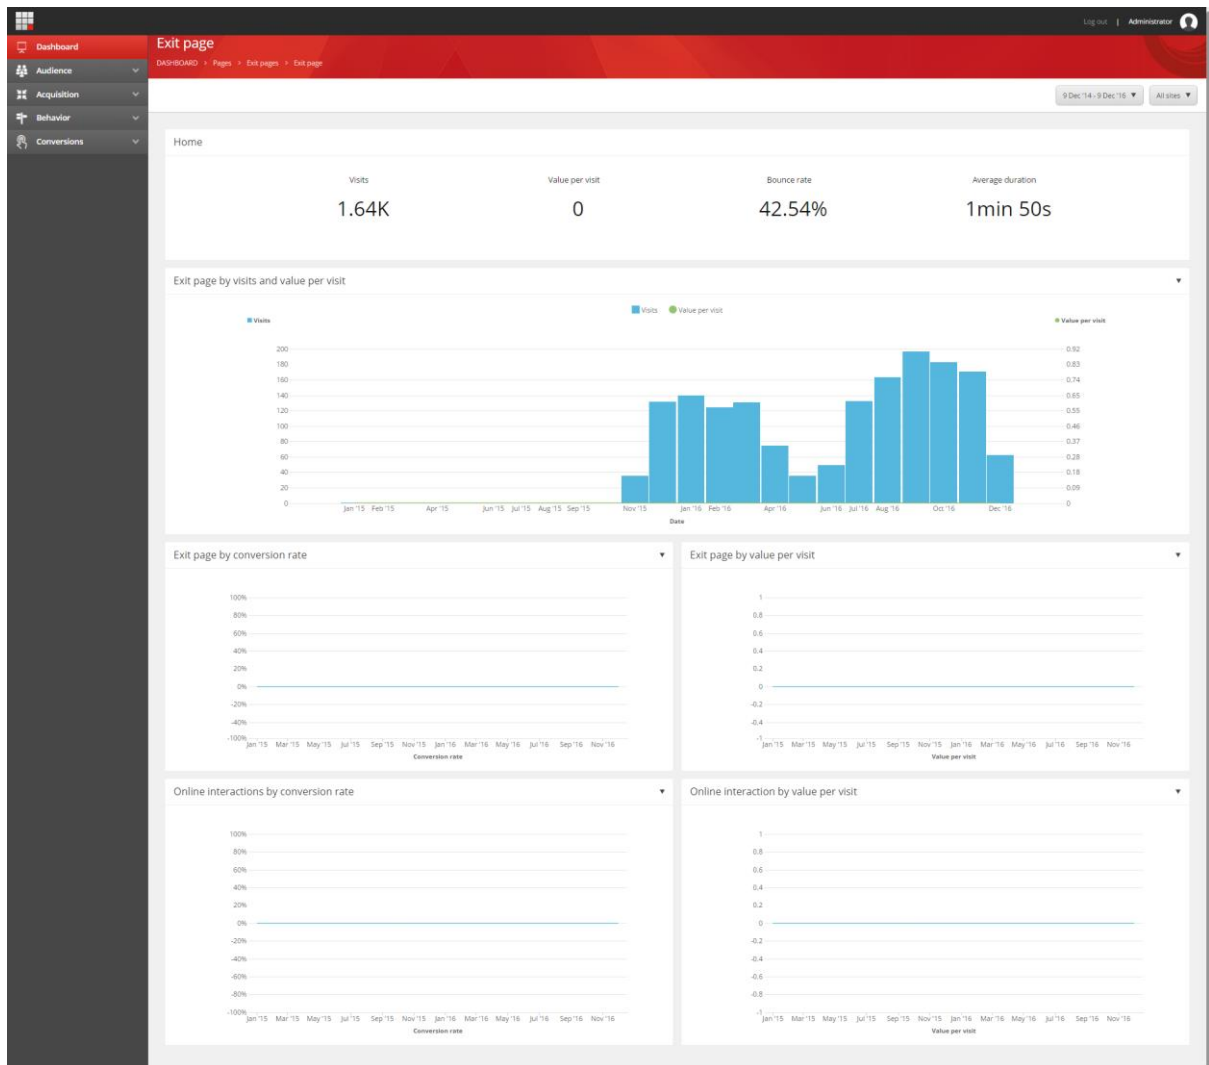

Sitecore XP 8.x Standard Experience Analytics Reports

(List control – NOT VISIBLE in the report)

Item Name: Exit pages by visits

Item Id: {174F6D99-6C00-48AD-AFE8-65214CACB31D}

- > Chart Type: List
- > Title: Blank

4.2.4.3.1 Exit page (activated by drill-down)