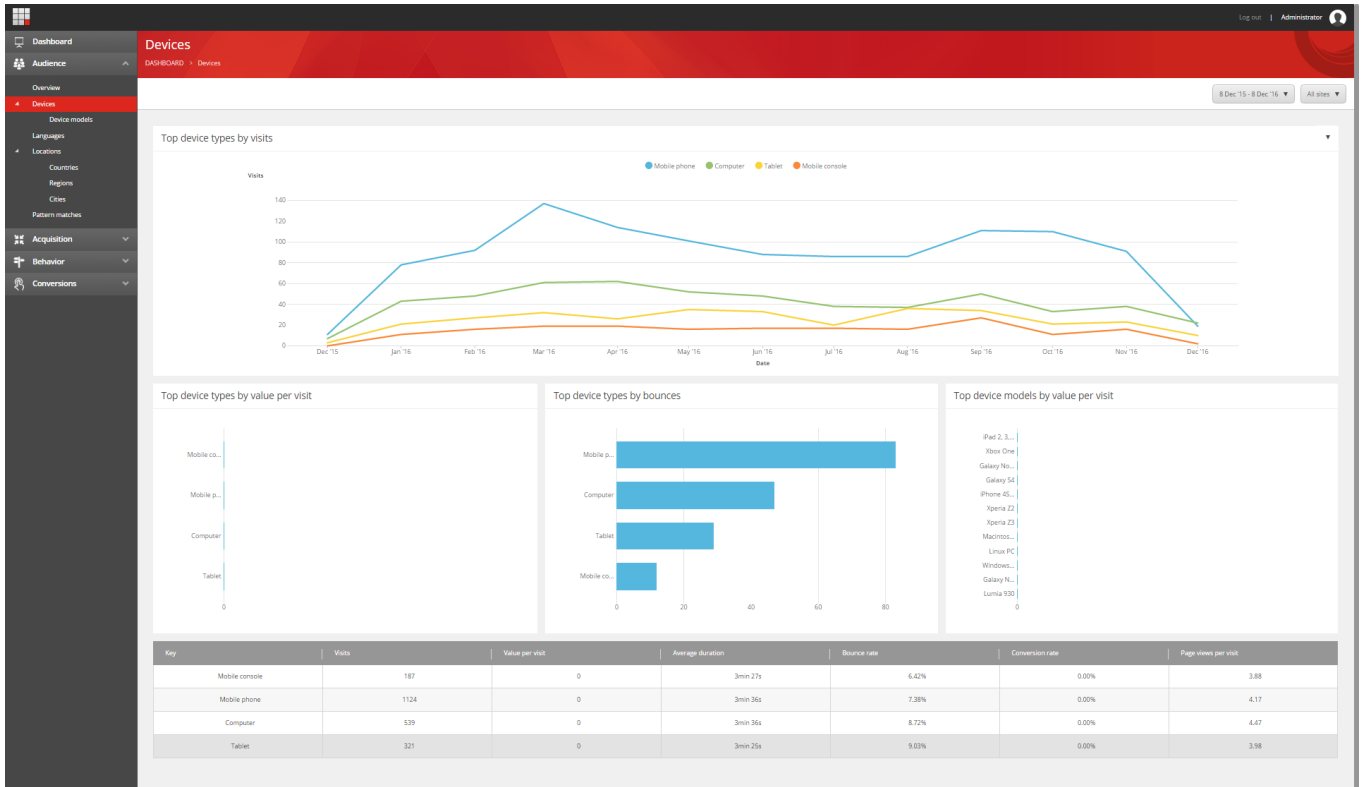

2.2 DEVICES

Top device types by visits

Item Name: Top device types by visits

Item Id: {48E66EBD-1D6D-4950-A625-88BC5EF45F7B}

- **Chart Type:** Line chart
- **Title/Tooltip:** Top device types by visits
- **Metrics:** Visits
- **Segments:** All visits by device type
- **Keys:** Blank
- **Key Grouping:** Blank
- **Key Count:** 8
- **Key Sort By Metric:** Visits
- **Key Sort Direction:** Descending
- **Drilldown Option:** Blank