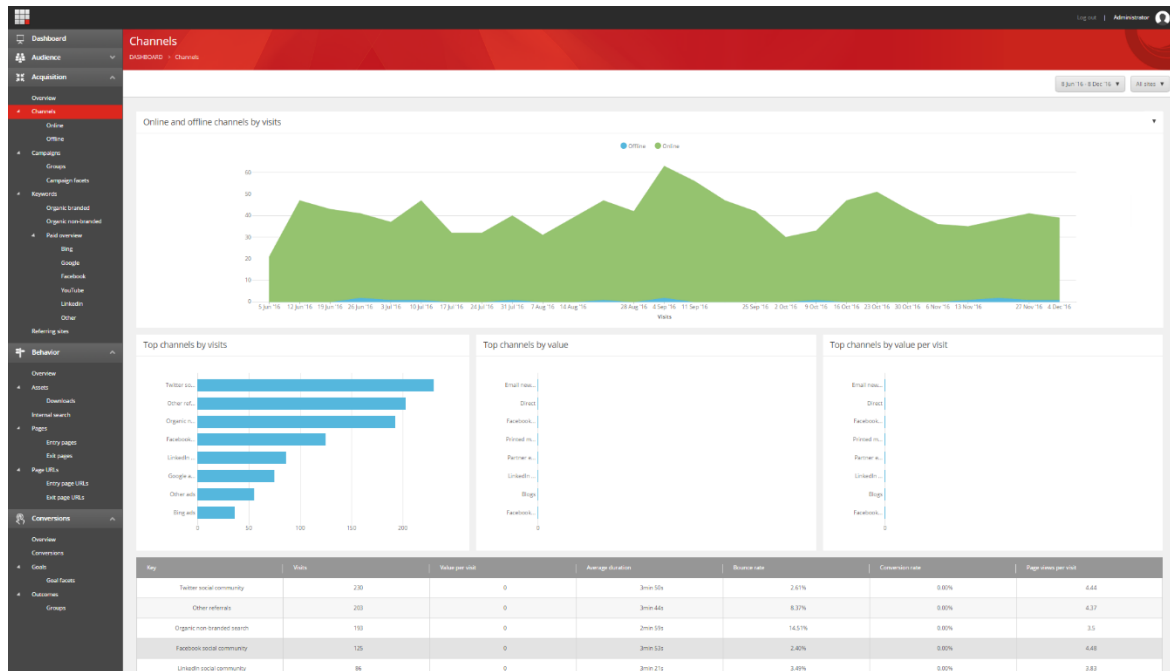

3.2 CHANNELS

Online and offline channels by visits

Item Name: Online and offline by visits

Item Id: {2F68859D-CDB4-4853-8A88-3896FDCB5A27}

- **Chart Type:** Area chart
- **Title/ Tooltip:** Online and offline channels by visits
- **Metrics:** Visits
- **Segments:** All visits by channel type
- **Keys:** Blank
- **Key Grouping:** Blank
- **Key Count:** Blank
- **Key Sort By Metric:** Blank
- **Key Sort Direction:** Ascending