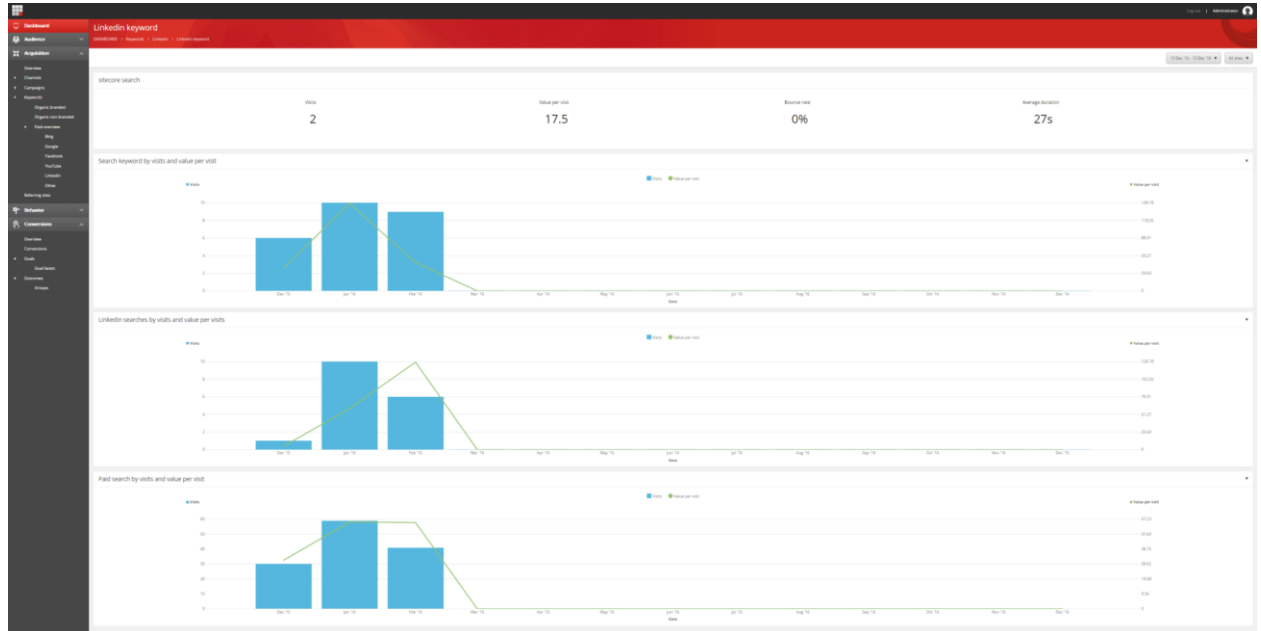

Sitecore XP 8.x Standard Experience Analytics Reports

3.4.3.2.5.1 LINKEDIN KEYWORD (activated by drill-down)

Dynamic Title by drill-down (KPI Chart type available in 8.2)

Item Name: ExperienceAnalyticsKpiChart Parameters

Item Id: {3D38E0E2-E63D-406F-BBE6-01306FF157D9}

- Chart Type: Kpi chart
- Title: Blank (Automatically display selected group)
- Tooltip: Blank
- Metrics: Visits, Value per visit, Bounce rate, Average duration
- Segments: Visits by paid search - LinkedIn
- Keys: Blank
- Key Grouping: Blank
- Key Count: Blank
- Key Sort By Metric: Blank
- Key Sort Direction: Ascending
- Drilldown Option: Details