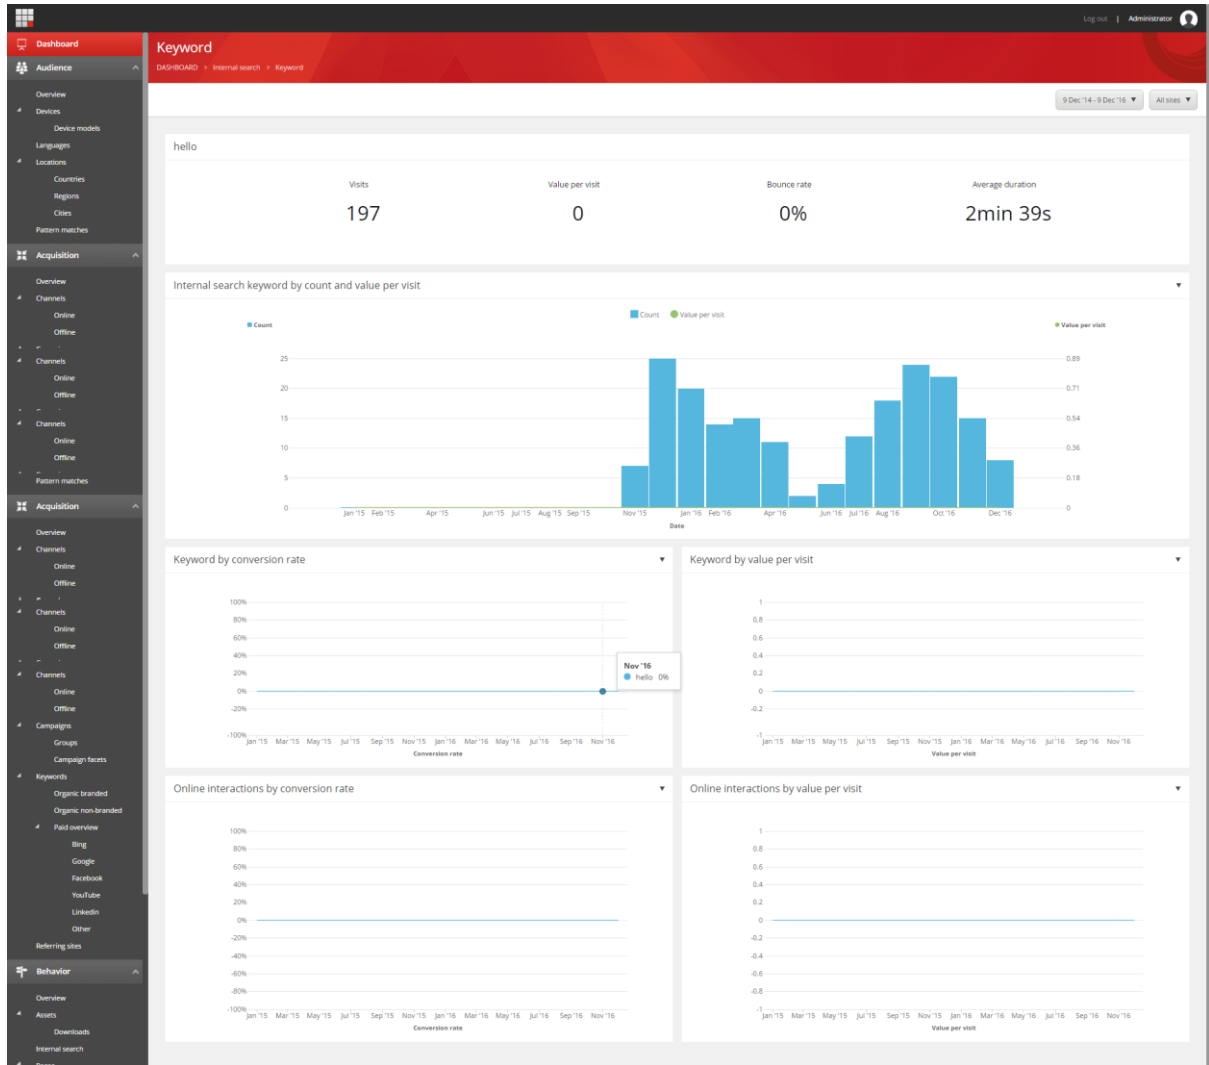

Sitecore XP 8.x Standard Experience Analytics Reports

4.2.3.1 Keyword (activated by drill-down)