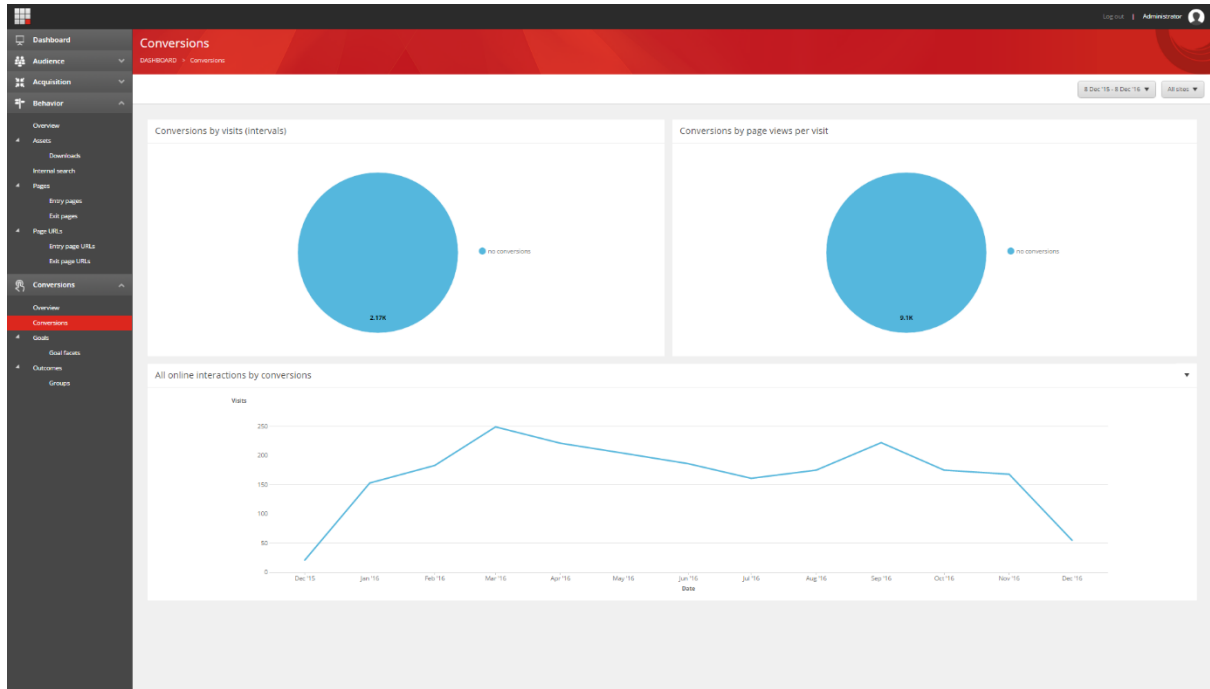

5.2 CONVERSIONS

Conversions by visits (intervals)

Item Name: Conversions per interaction - ExperienceAnalyticsPieChart Parameters

Item Id: {440D11CD-930C-4094-8D77-CE8056D05AD2}

- Chart Type: Pie chart
- Title/Tooltip: Conversions by visits (intervals)
- Metrics: Visits
- Target Page: Blank
- Segments: All visits by conversion
- Keys: Blank
- Key Grouping: Blank
- Key Count: Blank
- Key Sort By Metric: Visits
- Key Sort Direction: Descending
- Drilldown Option: Blank

Conversions by page views per visit

Item Name: Conversions per interaction - ExperienceAnalyticsPieChart Parameters-1

Item Id: {5AA03226-E3E5-47E5-94A2-E4EF93411B7E}

- Chart Type: Pie chart
- Title/Tooltip: Conversions by page views per visit
- Metrics: Page views
- Target Page: Blank
- Segments: All visits by conversion
- Keys: Blank
- Key Grouping: Blank
- Key Count: Blank
- Key Sort By Metric: Visits
- Key Sort Direction: Descending
- Drilldown Option: Blank