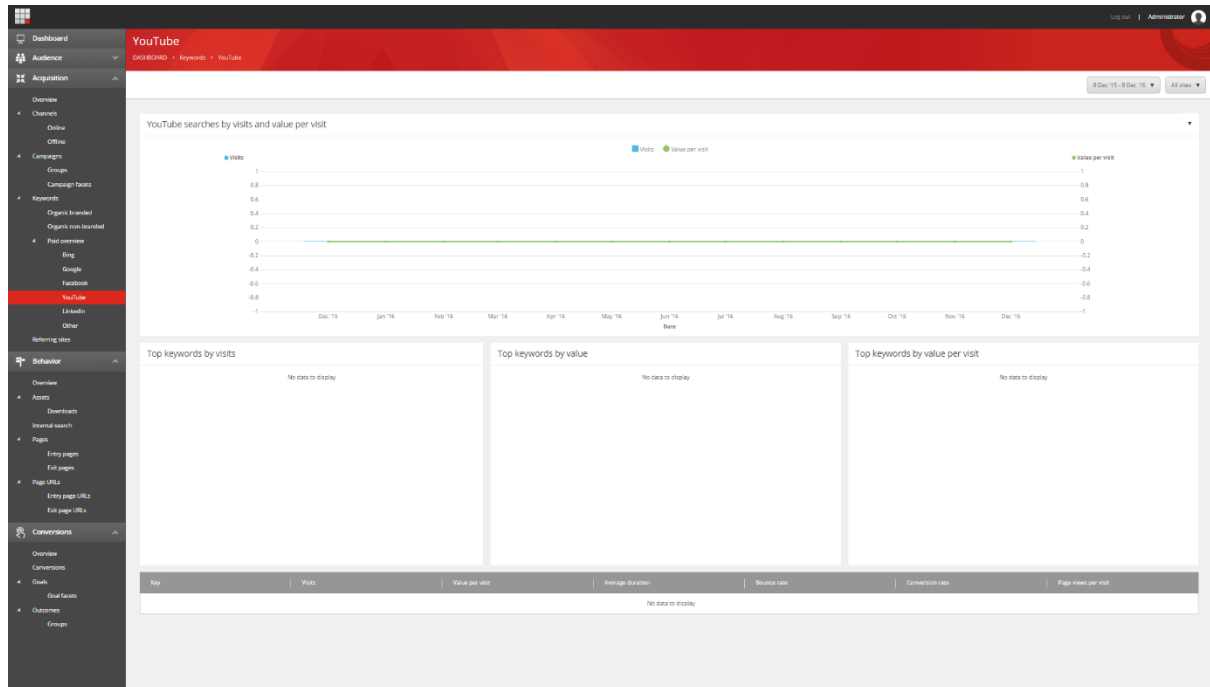

3.4.3.2.4 YOUTUBE

YouTube searches by visits and value per visits

Item Name: Youtube searches by visits and value per visits

Item Id: {613B356A-366A-45D4-8DE7-A9E1C70A43A2}

- **Chart Type:** Line chart
- **Title/ Tooltip:** YouTube searches by visits and value per visits
- **Metrics:** Visits, Value per visit
- **Segments:** Visits by paid search - Youtube
- **Keys:** Blank
- **Key Grouping:** Collapsed
- **Key Count:** Blank
- **Key Sort By Metric:** Blank
- **Key Sort Direction:** Ascending
- **Drilldown Option:** Blank