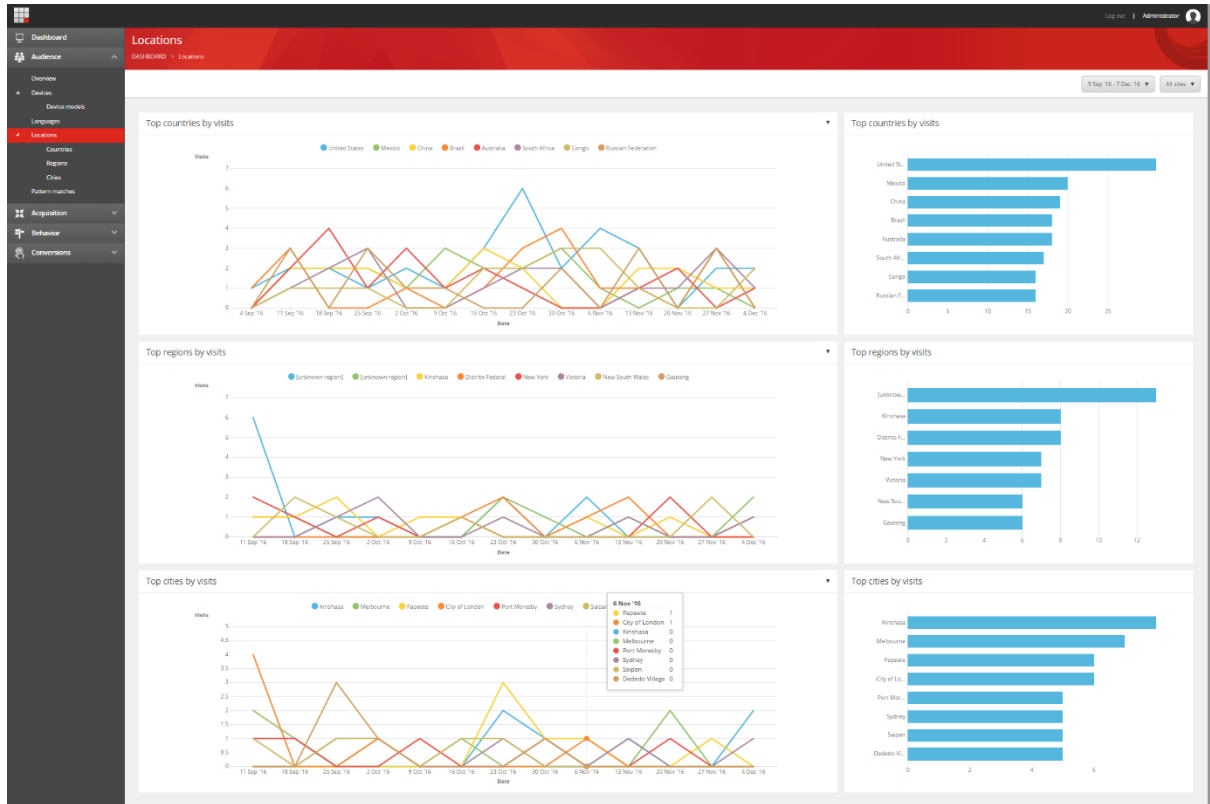

2.4 LOCATIONS

Top countries by visits

Item Name: Top countries by visits

Item Id: {9C552B9D-1CA1-4046-92A3-169915A3D3F6}

- **Chart Type:** Line chart
- **Title/Tooltip:** Top countries by visits
- **Metrics:** Visits
- **Segments:** All visits by country
- **Keys:** Blank
- **Key Grouping:** Blank
- **Key Count:** 8
- **Key Sort By Metric:** Visits
- **Key Sort Direction:** Descending
- **Drilldown Option:** Blank

Top countries by visits

Item Name: Top countries by visits-1

Item Id: {354FBE3F-CA90-4B34-8C17-D50CE7FCAA3C}

- **Chart Type:** Bar chart
- **Title/Tooltip:** Top countries by visits
- **Metrics:** Visits
- **Segments:** All visits by country
- **Keys:** Blank
- **Key Grouping:** Blank
- **Key Count:** 8
- **Key Sort By Metric:** Visits
- **Key Sort Direction:** Descending
- **Drilldown Option:** Blank