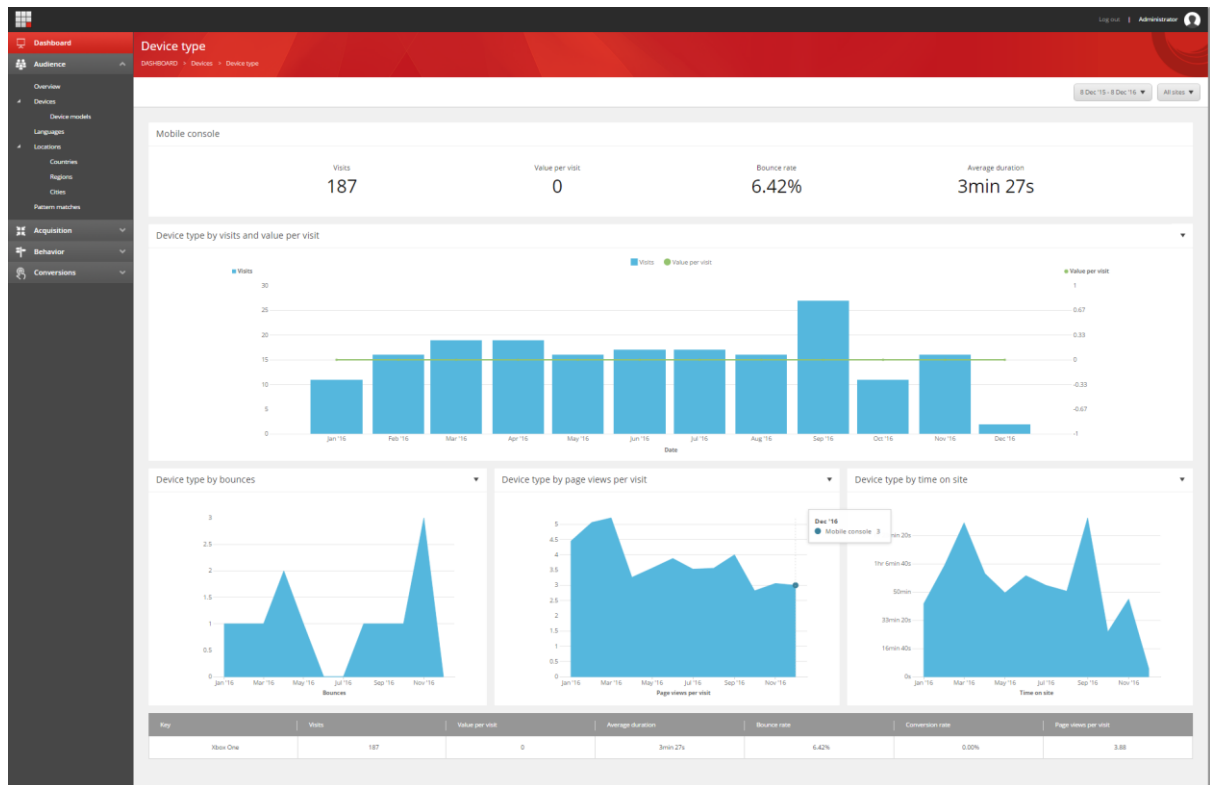

2.2.1 DEVICE TYPE

Mobile console (KPI chart types available in 8.2)

Item Name: ExperienceAnalyticsKpiChart Parameters

Item Id: {4CBAFD21-C33B-4CD0-B56A-93B2971B8289}

- Chart Type: KPI
- Title/Tooltip: Blank
- Metrics: Visits, Value per visit, Bounce rate, Average duration
- Segments: All visits by device type
- Keys: Blank
- Key Grouping: Blank
- Key Count: Blank
- Key Sort By Metric: Blank
- Key Sort Direction: Ascending
- Drilldown Option: Details