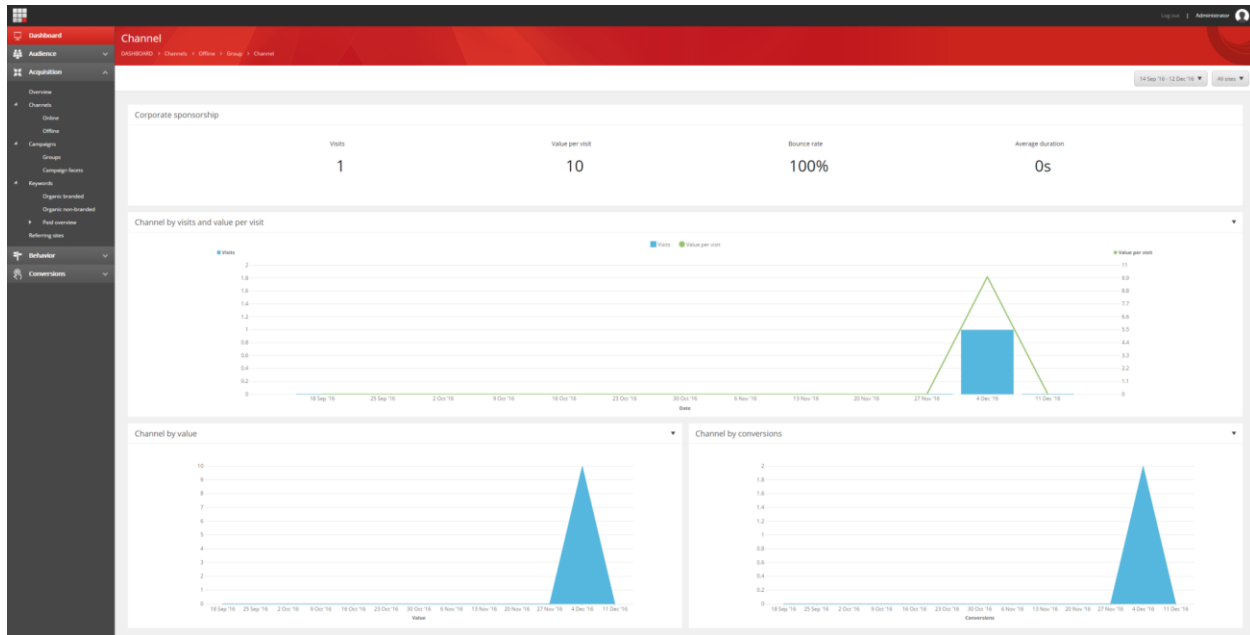

3.2.2.1.1 CHANNEL (activated by drill-down)

Dynamic Title by drill-down (KPI Chart type available in 8.2)

Item Name: ExperienceAnalyticsKpiChart Parameters

Item Id: {0DDECE5C-D350-4799-A088-E76EAAEB855F}

- Chart Type: Kpi chart
- Title: Blank (Automatically display selected group)
- Tooltip: Blank
- Metrics: Visits, Value per visit, Bounce rate, Average duration
- Segments: All visits by channel
- Keys: Blank
- Key Grouping: Blank
- Key Count: Blank
- Key Sort By Metric: Blank
- Key Sort Direction: Ascending
- Drilldown Option: Details