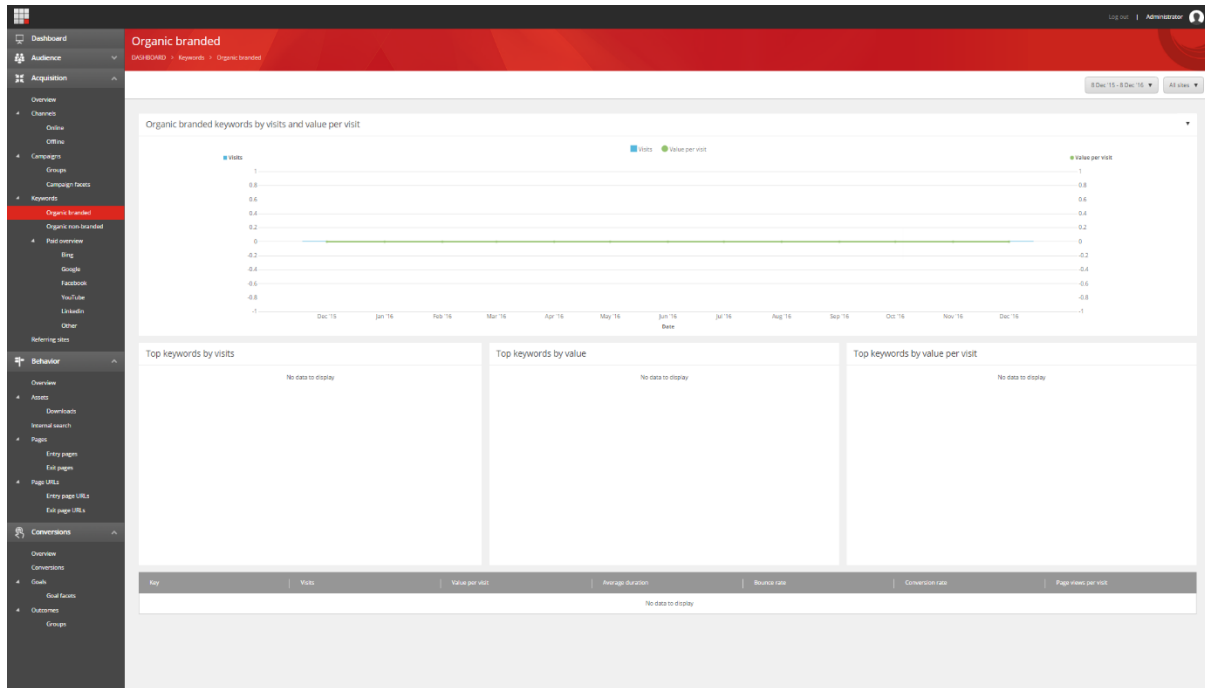

3.4.1 ORGANIC BRANDED

Organic branded keywords by visits and value per visit

Item Name: Organic branded keywords by visits and value per visit

Item Id: {70DD579E-1205-4DBF-BC1E-2F446C925BE2}

- **Chart Type:** Line chart
- **Title/ Tooltip:** Organic branded keywords by visits and value per visit
- **Metrics:** Visits, Value per visit
- **Segments:** Visits by branded organic search
- **Keys:** Blank
- **Key Grouping:** Collapsed
- **Key Count:** Blank
- **Key Sort By Metric:** Blank
- **Key Sort Direction:** Ascending
- **Drilldown Option:** Blank