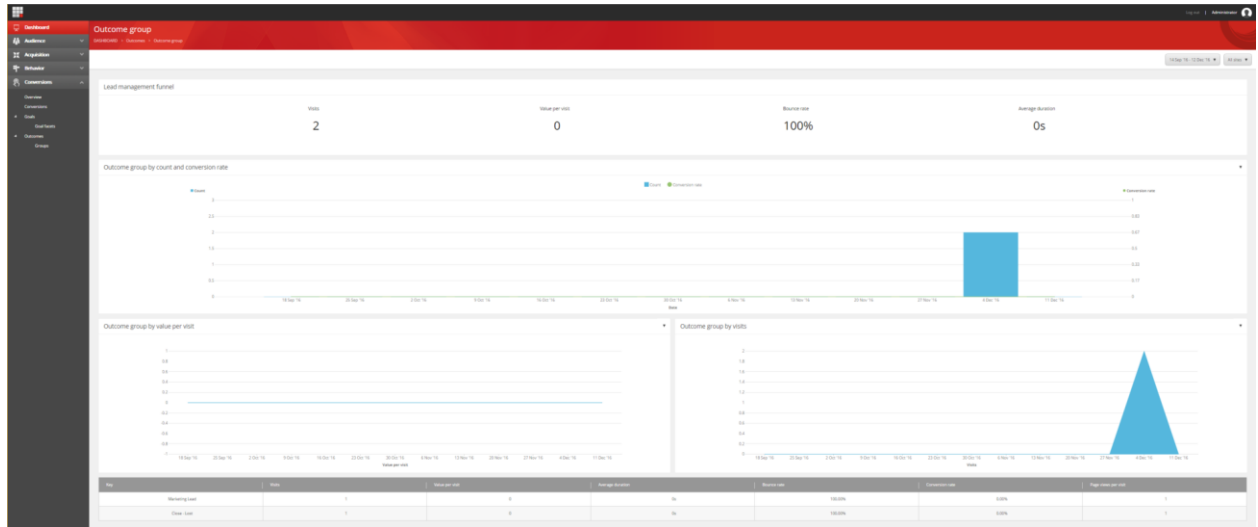

5.4.1.1 OUTCOME GROUP (activated by drill-down)

Dynamic Title by drill-down (KPI Chart type available in 8.2)

Item Name: ExperienceAnalyticsKpiChart Parameters

Item Id: {A6E0CCF1-25CF-421D-839C-207126C21CAB}

- **Chart Type:** Kpi chart
- **Title:** Blank (Automatically display selected outcome group)
- **Tooltip:** Blank
- **Metrics:** Visits, Value per visit, Bounce rate, Average duration
- **Segments:** All visits by outcome group
- **Keys:** Blank
- **Key Grouping:** Blank
- **Key Count:** Blank
- **Key Sort By Metric:** Blank
- **Key Sort Direction:** Ascending
- **Drilldown Option:** Details

Outcome group by count and conversion rate

Item Name: Outcome group by count and conversion rate

Item Id: {FAD2DD1E-D8B5-41B9-A14B-758F725892AD}

- **Chart Type:** Line chart
- **Title/ Tooltip:** Outcome group by count and conversion rate
- **Metrics:** Count, Conversion rate
- **Segments:** All visits by outcome group
- **Keys:** Blank
- **Key Grouping:** Blank
- **Key Count:** Blank
- **Key Sort By Metric:** Count
- **Key Sort Direction:** Descending
- **Drilldown Option:** Details