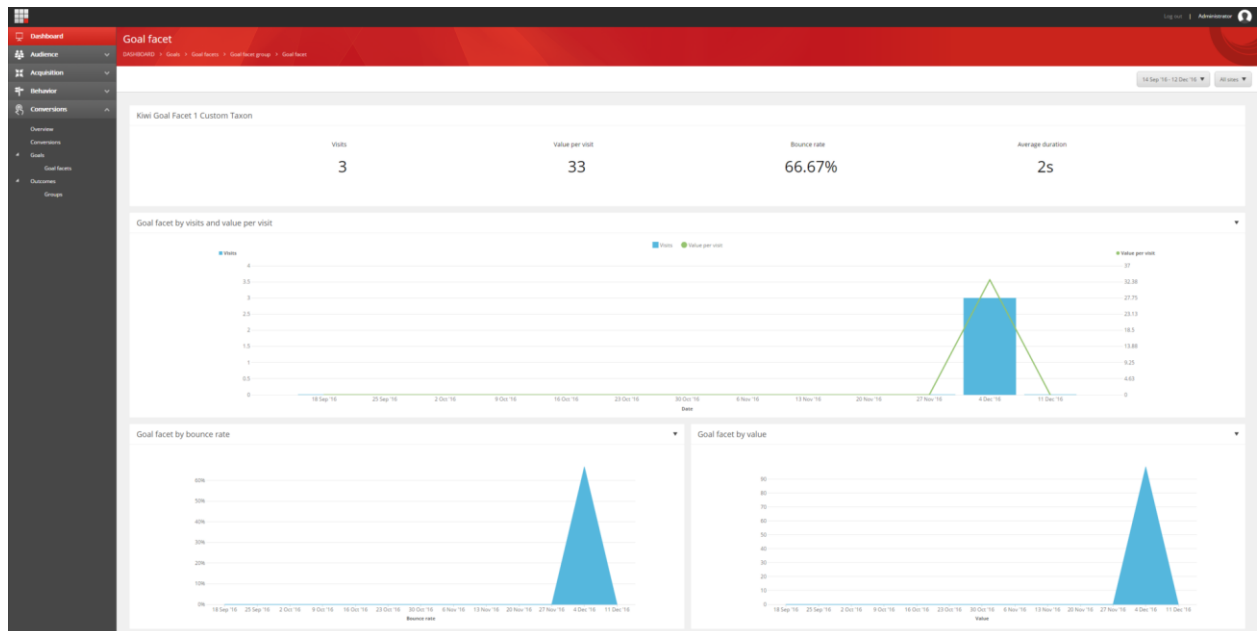

Goal facets

Item Name: All facet children

Item Id: {56BA39C6-5C04-4704-B1BA-6BD22D2FC0A2}

- **Chart Type:** List Control
- **Title:** Goal facets
- **Tooltip:** Goal facets
- **Target Page:** Goal facet
- **Segments:** All visits by goal facet
- **Keys:** Blank
- **Key Grouping:** Blank
- **Key Count:** Blank
- **Key Sort By Metric:** Blank
- **Key Sort Direction:** Blank
- **Drilldown Option:** Children

5.3.2.1.1 GOAL FACET (activated by drill-down)