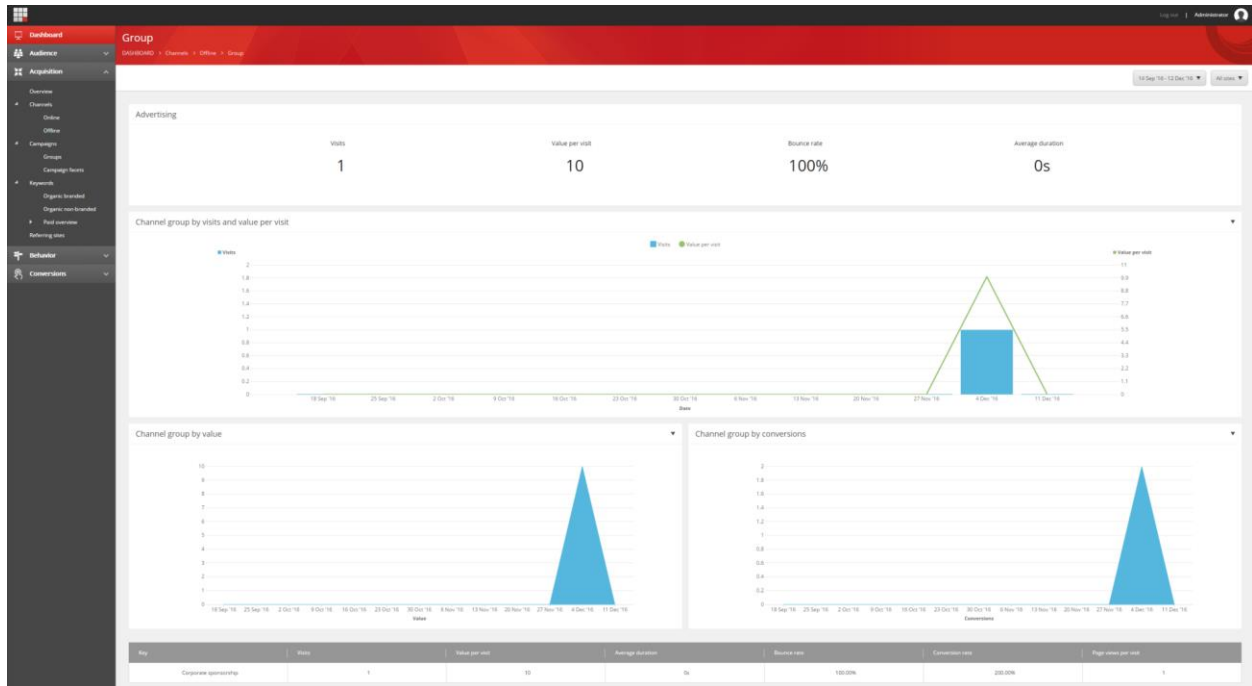

3.2.2.1 GROUP (activated by drill-down)

Dynamic Title by drill-down (KPI Chart type available in 8.2)

Item Name: ExperienceAnalyticsKpiChart Parameters

Item Id: {1E6896CD-2494-4409-8700-BA63552A7ABA}

- Chart Type: Kpi chart
- Title: Blank (Automatically display selected group)
- Tooltip: Blank
- Metrics: Visits, Value per visit, Bounce rate, Average duration
- Segments: All visits by channel group
- Keys: Blank
- Key Grouping: Blank
- Key Count: Blank
- Key Sort By Metric: Blank
- Key Sort Direction: Ascending
- Drilldown Option: Details