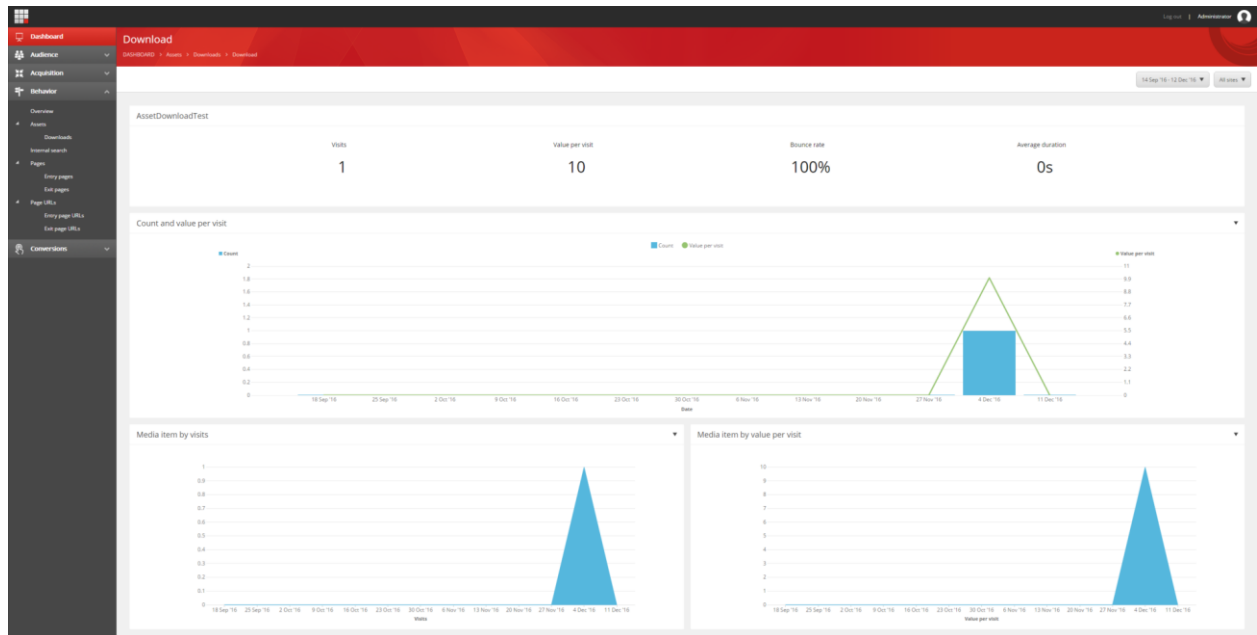

4.2.2.1 DOWNLOAD (activated by drill-down)

Dynamic Title by drill-down (KPI Chart type available in 8.2)

Item Name: ExperienceAnalyticsKpiChart Parameters

Item Id: {8848737D-D181-41D3-A7D1-AD996511D2E8}

- **Chart Type:** Kpi chart
- **Title:** Blank (Automatically display selected download)
- **Tooltip:** Blank
- **Metrics:** Visits, Value per visit, Bounce rate, Average duration
- **Segments:** All visits by download
- **Keys:** Blank
- **Key Grouping:** Blank
- **Key Count:** Blank
- **Key Sort By Metric:** Blank
- **Key Sort Direction:** Ascending
- **Drilldown Option:** Details