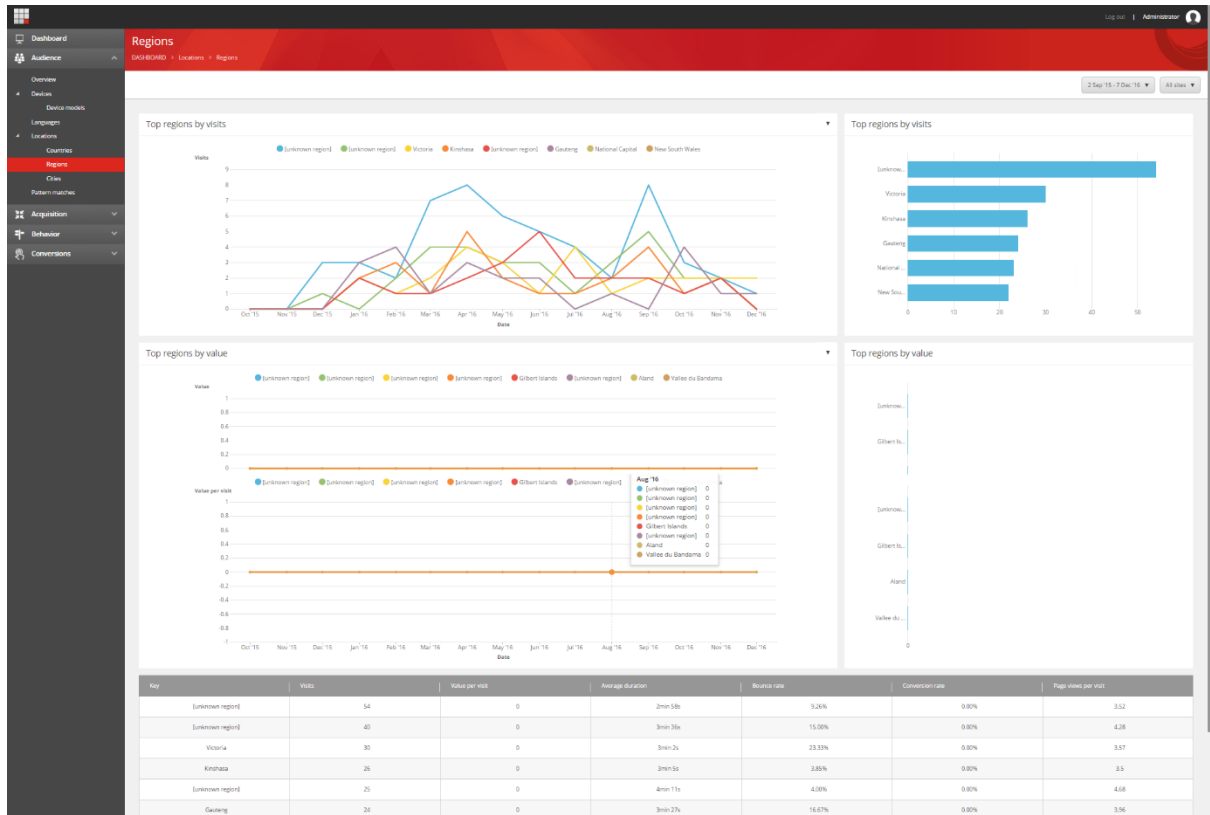

2.4.2 REGIONS

Top regions by visits

Top regions by visits

Item Name: Top regions by visits

Item Id: {7EE49B61-A78B-4B28-9E9B-DC4212149C6C}

- **Chart Type:** Line chart
- **Title/Tooltip:** Top regions by visits
- **Metrics:** Visits
- **Segments:** All visits by region
- **Keys:** Blank
- **Key Grouping:** Blank
- **Key Count:** 8
- **Key Sort By Metric:** Visits
- **Key Sort Direction:** Descending
- **Drilldown Option:** Blank

Item Name: Top regions by visits-1

Item Id: {DA584493-743D-43EC-86C5-4E589EC66824}

- **Chart Type:** Bar chart
- **Title/Tooltip:** Top regions by visits
- **Metrics:** Visits
- **Segments:** All visits by region
- **Keys:** Blank
- **Key Grouping:** Blank
- **Key Count:** 8
- **Key Sort By Metric:** Visits
- **Key Sort Direction:** Descending
- **Drilldown Option:** Blank