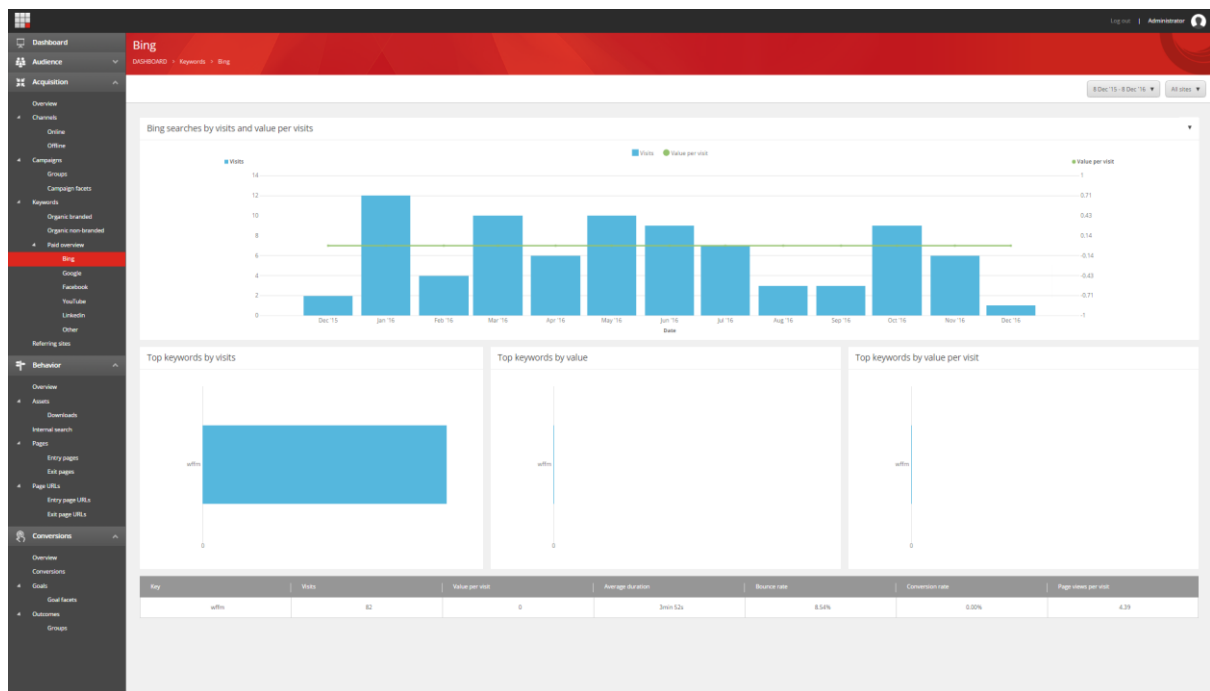

Sitecore XP 8.x Standard Experience Analytics Reports

Paid search by visits and value per visit

Item Name: Paid search by visits and value per visit

Item Id: {B4D90B78-D93B-4B87-9F9F-09A433E5C752}

- **Chart Type:** Line chart
- **Title/ Tooltip:** Paid search by visits and value per visit
- **Metrics:** Value, Visits
- **Segments:** Visits by paid search
- **Keys:** Blank
- **Key Grouping:** Blank
- **Key Count:** Blank
- **Key Sort By Metric:** Blank
- **Key Sort Direction:** Ascending
- **Drilldown Option:** Details

3.4.3.2 PAID OVERVIEW LINK

3.4.3.2.1 BING