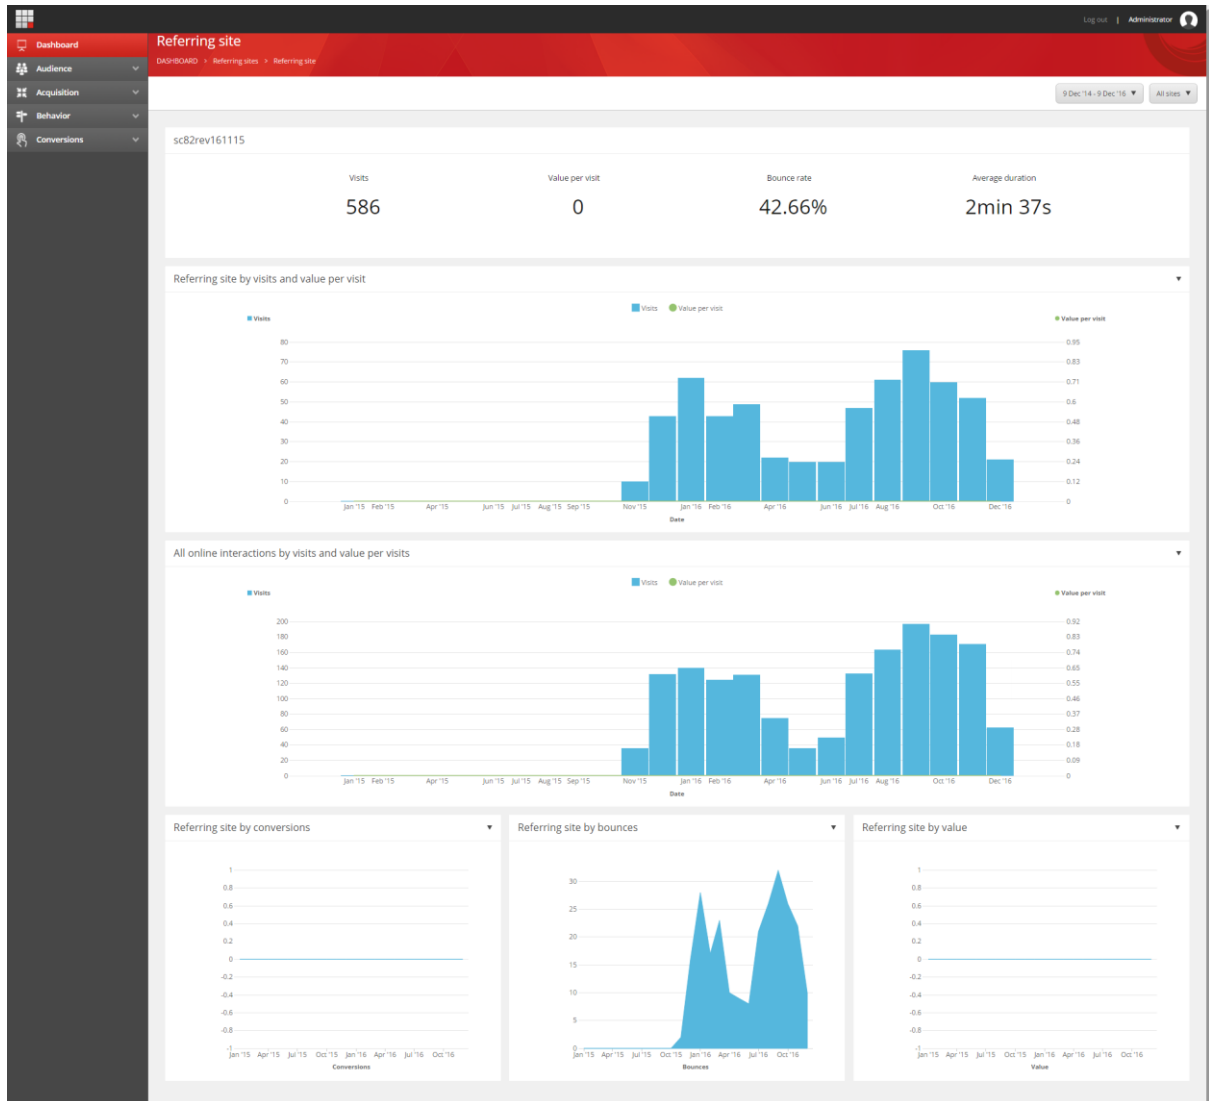

Sitecore XP 8.x Standard Experience Analytics Reports

3.4.3.3.1 REFERRING SITE (activated by drill-down)