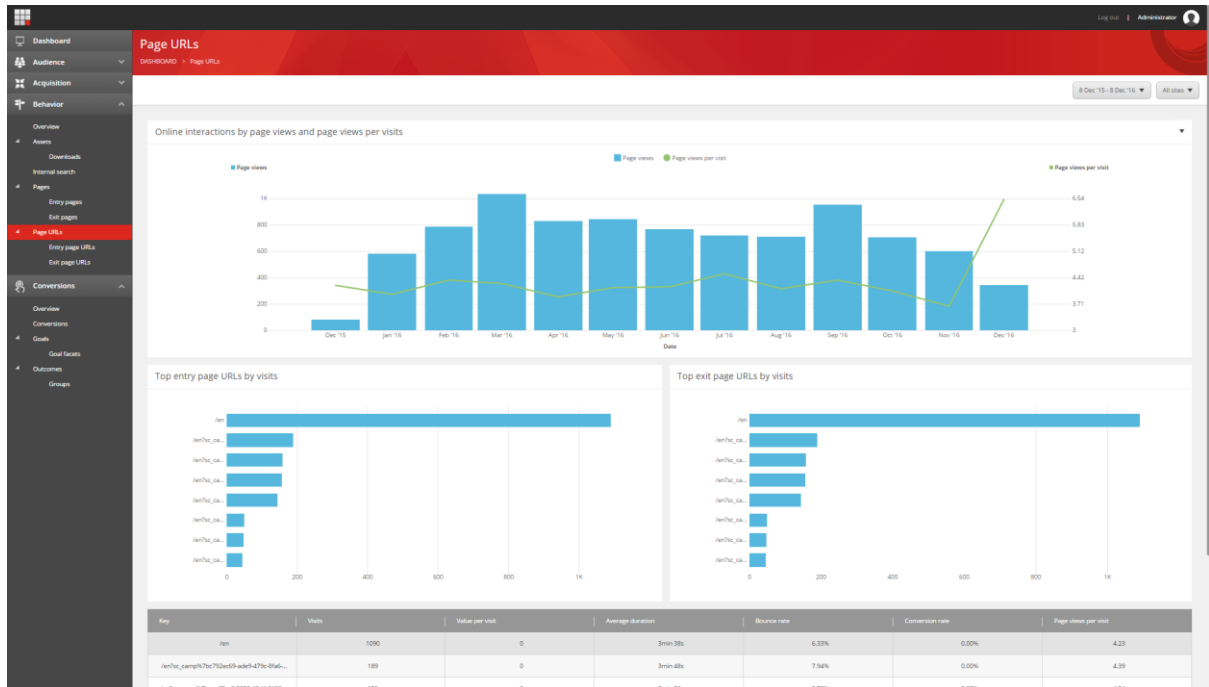

Sitecore XP 8.x Standard Experience Analytics Reports

Online interactions by conversion rate

Item Name: All visits conversion rate

Item Id: {86F08EFD-BE1B-4B2D-A7D7-F5D76F8B2EF8}

- **Chart Type:** Area chart
- **Title/Tooltip:** Online interactions by conversion rate
- **Metrics:** Conversion rate
- **Segments:** All visits by channel type
- **Keys:** D07286FA-67CE-4D66-8783-0140B8B91EF1
- **Key Grouping:** Blank
- **Key Count:** Blank
- **Key Sort By Metric:** Blank
- **Key Sort Direction:** Blank
- **Drilldown Option:** Ignore

Online interaction by value per visit

Item Name: All visits value per visit

Item Id: {DF2D9A99-D434-423A-87FA-6DA30B2DA9BE}

- **Chart Type:** Area chart
- **Title/Tooltip:** Online interaction by value per visit
- **Metrics:** Value per visit
- **Segments:** All visits by channel type
- **Keys:** D07286FA-67CE-4D66-8783-0140B8B91EF1
- **Key Grouping:** Blank
- **Key Count:** Blank
- **Key Sort By Metric:** Blank
- **Key Sort Direction:** Blank
- **Drilldown Option:** Ignore

4.2.5 Page URLs