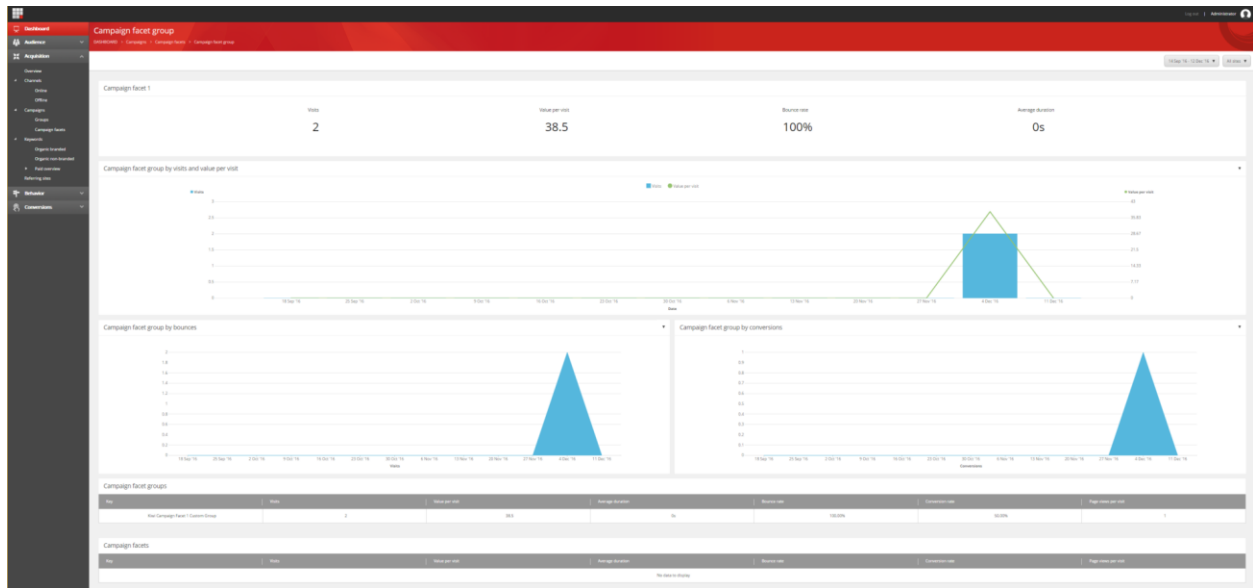

3.3.3.1 CAMPAIGN FACET GROUP (activated by drill-down)

Dynamic Title by drill-down (KPI Chart type available in 8.2)

Item Name: ExperienceAnalyticsKpiChart Parameters

Item Id: {C57A2751-0F3D-49AA-BFE6-2DAB0BB37464}

- Chart Type: Kpi chart
- Title: Blank (Automatically display selected group)
- Tooltip: Blank
- Metrics: Visits, Value per visit, Bounce rate, Average duration
- Segments: All visits by campaign facet group
- Keys: Blank
- Key Grouping: Blank
- Key Count: Blank
- Key Sort By Metric: Blank
- Key Sort Direction: Ascending
- Drilldown Option: Details