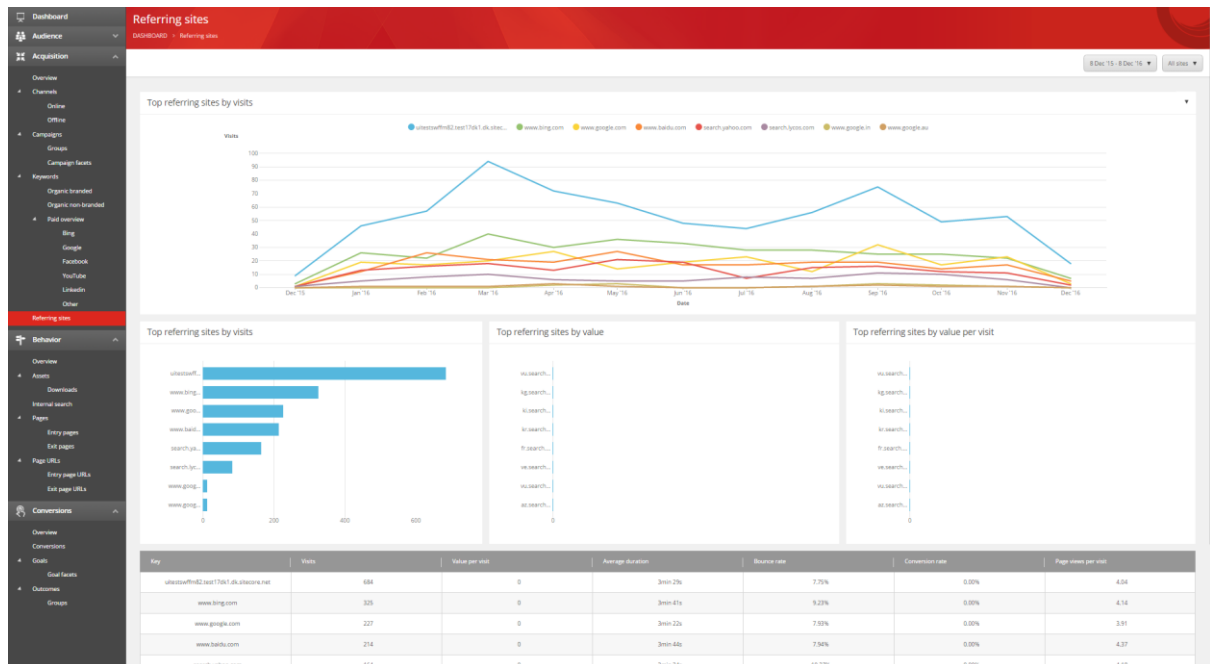

Sitecore XP 8.x Standard Experience Analytics Reports

Paid search by visits and value per visit

Item Name: Paid search by visits and value per visit

Item Id: {6245771F-0715-4E42-A01A-6149874ABC7B}

- **Chart Type:** Line chart
- **Title/ Tooltip:** Paid search by visits and value per visit
- **Metrics:** Visits, Value per visit
- **Segments:** All visits by channel group
- **Keys:** D07286FA-67CE-4D66-8783-0140B8B91EF1_7C8AE9C5-8912-40CF-88C5-907570FB57E4
- **Key Grouping:** Blank
- **Key Count:** Blank
- **Key Sort By Metric:** Blank
- **Key Sort Direction:** Ascending
- **Drilldown Option:** Blank

3.4.3.3 REFERRING SITES