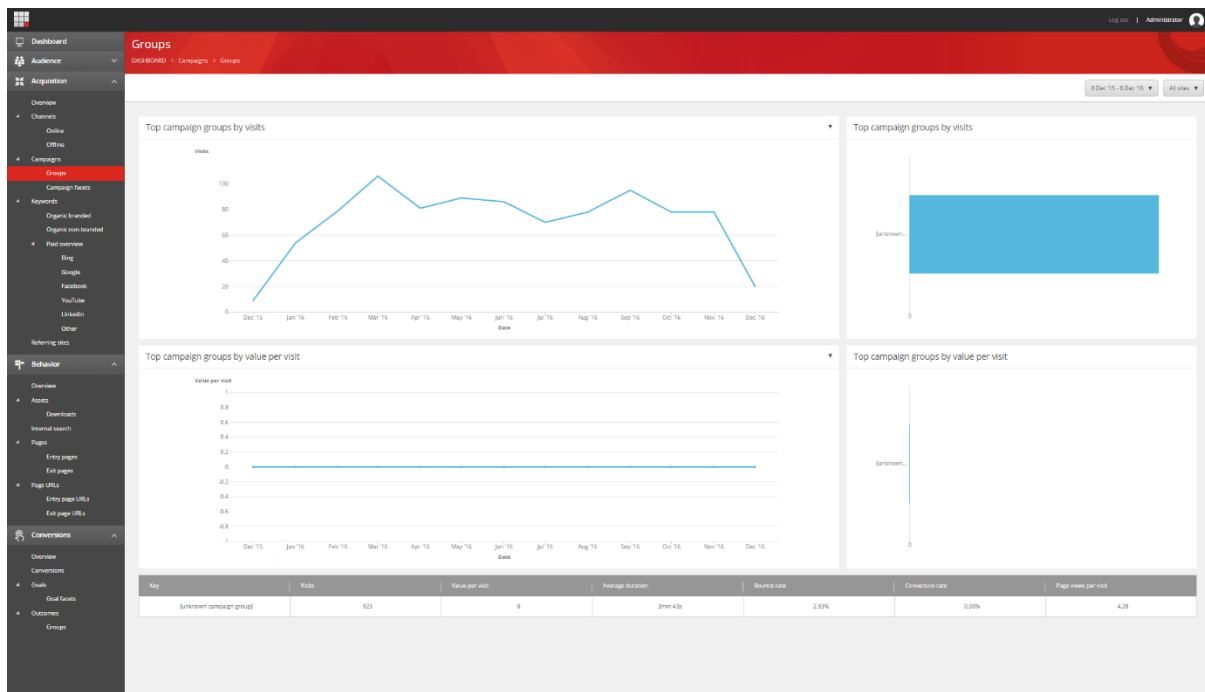

Sitecore XP 8.x Standard Experience Analytics Reports

Campaign by conversions

Item Name: Campaign by conversions

Item Id: {F447AF8F-EA64-4AA1-9372-817D1A9D551F}

- **Chart Type:** Area chart
- **Title/Tooltip:** Campaign by conversions
- **Metrics:** Conversions
- **Segments:** All visits by Campaign
- **Keys:** Blank
- **Key Grouping:** Blank
- **Key Count:** Blank
- **Key Sort By Metric:** Blank
- **Key Sort Direction:** Ascending
- **Drilldown Option:** Details

- **Drilldown Option:** Blank

Campaign by value

Item Name: Campaign by value

Item Id: {9D5BD5BB-F945-4061-BA3C-BFF95EC1D09F}

- **Chart Type:** Area chart
- **Title/Tooltip:** Campaign by value
- **Metrics:** Value
- **Segments:** All visits by Campaign
- **Keys:** Blank
- **Key Grouping:** Blank
- **Key Count:** Blank
- **Key Sort By Metric:** Blank
- **Key Sort Direction:** Ascending
- **Drilldown Option:** Details

3.3.2 GROUPS