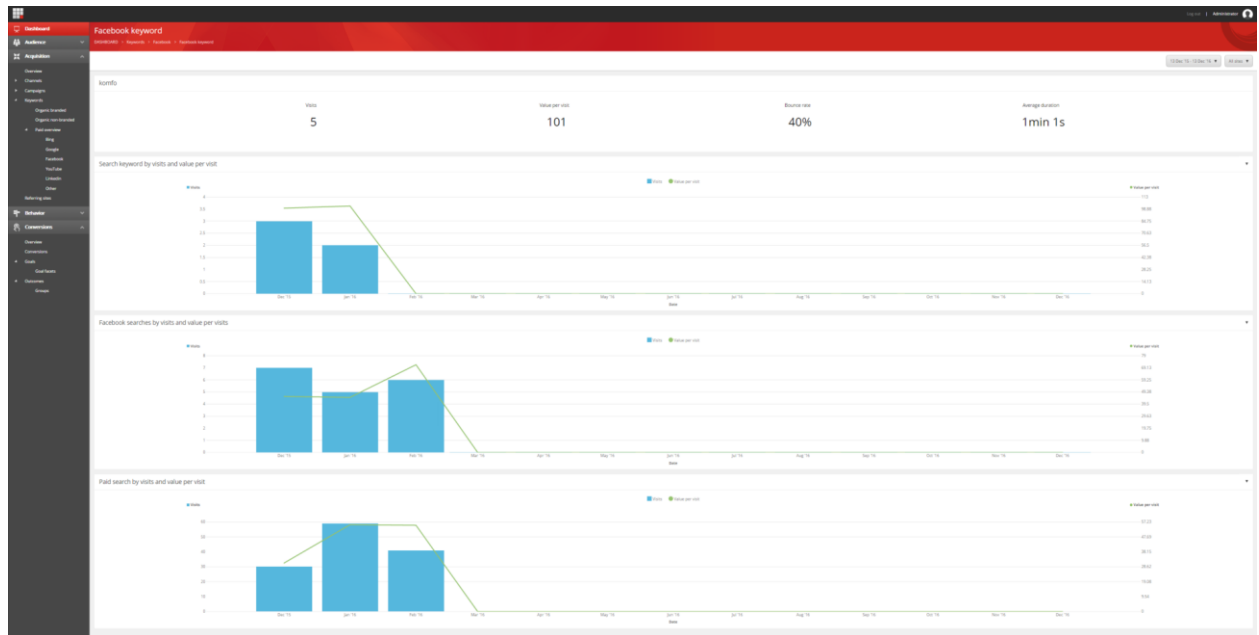

Sitecore XP 8.x Standard Experience Analytics Reports

3.4.3.2.3.1 FACEBOOK KEYWORD (activated by drill-down)

Dynamic Title by drill-down (KPI Chart type available in 8.2)

Item Name: ExperienceAnalyticsKpiChart Parameters

Item Id: {D920DFB3-ED53-4619-A817-E6A917E66480}

- Chart Type: Kpi chart
- Title: Blank (Automatically display selected group)
- Tooltip: Blank
- Metrics: Visits, Value per visit, Bounce rate, Average duration
- Segments: Visits by paid search - Facebook
- Keys: Blank
- Key Grouping: Blank
- Key Count: Blank
- Key Sort By Metric: Blank
- Key Sort Direction: Ascending
- Drilldown Option: Details