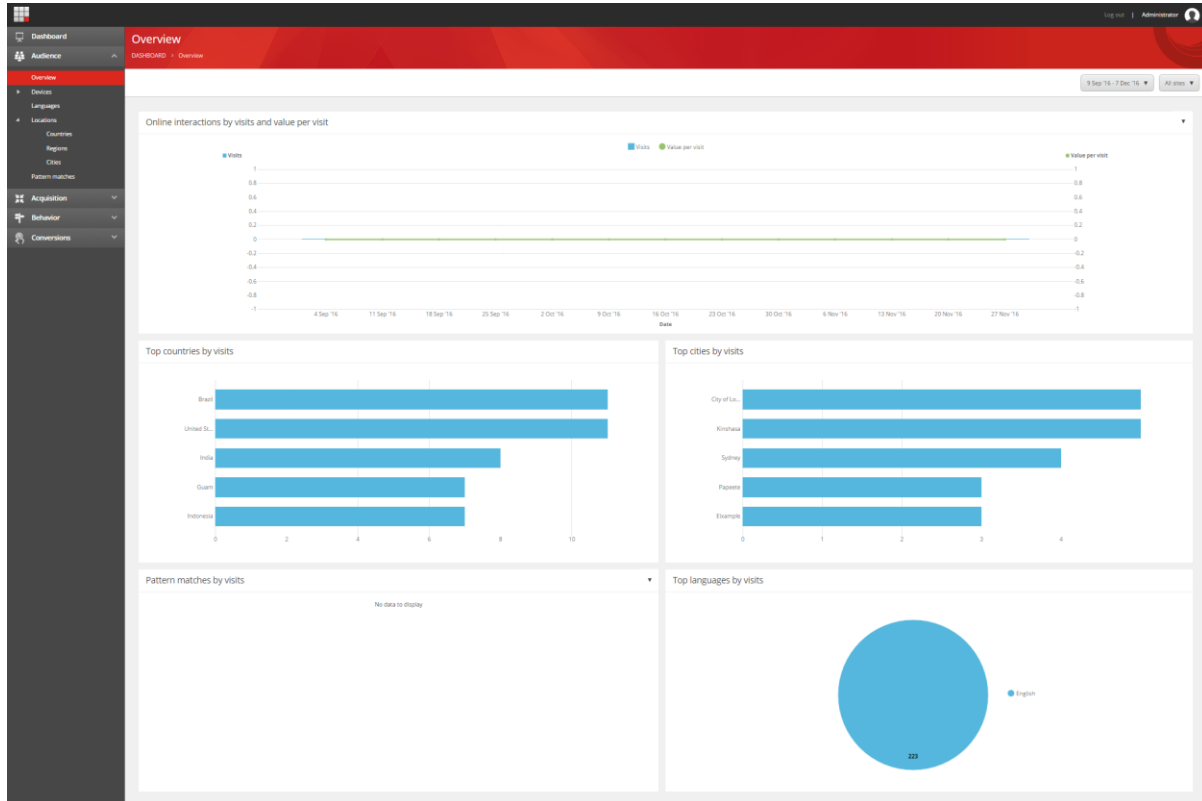

2.AUDIENCE

2.1 OVERVIEW

Online interactions by visits and value per visit

Item Name: All visits

Item Id: {D222175-C76E-4D6A-B97B-EE322D67A77C}

- **Chart Type:** Line chart
- **Title/Tooltip:** Online interactions by visits and value per visit
- **Metrics:** Visits, Value per visit
- **Segments:** All visits by channel type
- **Keys:** D07286FA-67CE-4D66-8783-0140B8B91EF1
- **Key Grouping:** By key
- **Key Count:** Blank
- **Key Sort By Metric:** Blank
- **Key Sort Direction:** Blank
- **Drilldown Option:** Blank