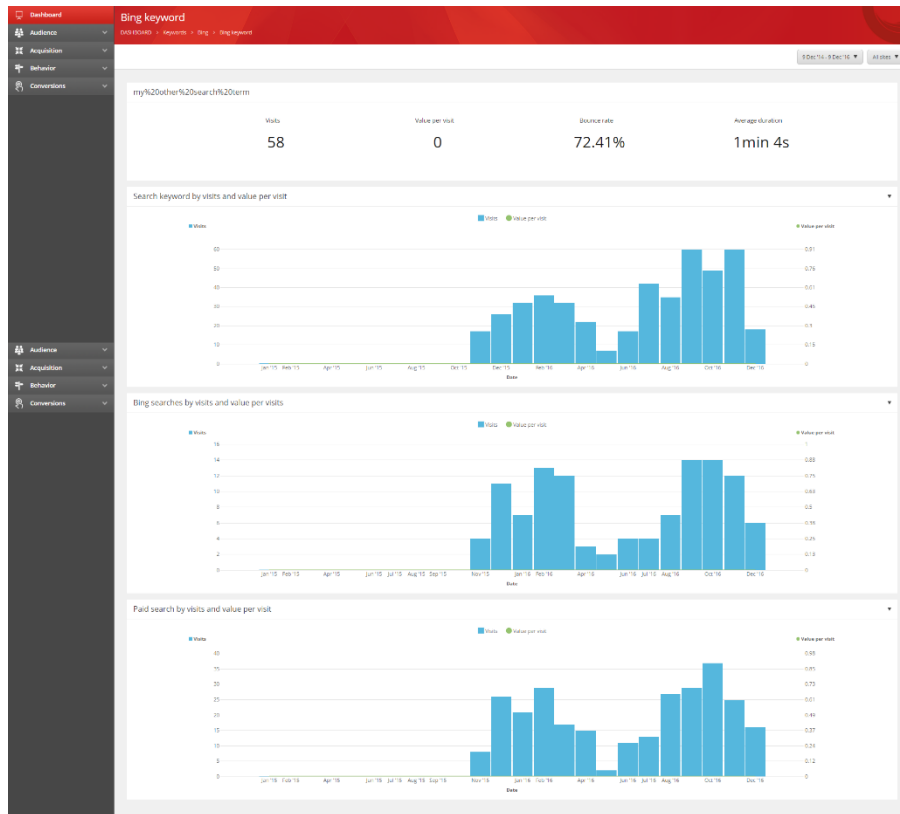

Sitecore XP 8.x Standard Experience Analytics Reports

3.4.3.2.1.1 BING KEYWORD (activated by drill-down)

Dynamic Title by drill-down (KPI Chart type available in 8.2)

Item Name: ExperienceAnalyticsKpiChart Parameters

Item Id: {05637982-E8DE-4E54-B79D-89E15051F75F}

- **Chart Type:** Kpi chart
- **Title:** Blank (Automatically display selected group)
- **Tooltip:** Blank
- **Metrics:** Visits, Value per visit, Bounce rate, Average duration
- **Segments:** Visits by paid search - Bing
- **Keys:** Blank
- **Key Grouping:** Blank
- **Key Count:** Blank
- **Key Sort By Metric:** Blank
- **Key Sort Direction:** Ascending
- **Drilldown Option:** Details