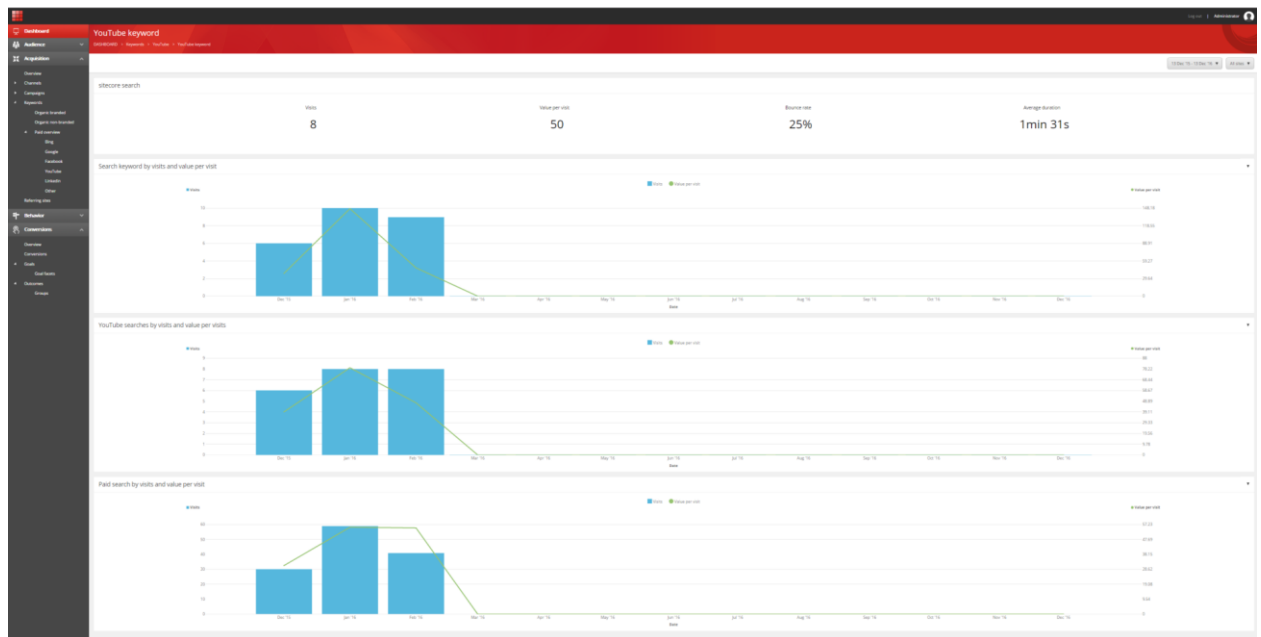

Sitecore XP 8.x Standard Experience Analytics Reports

LIST: All paid keywords from YouTube

Item Name: All paid keywords from YouTube

Item Id: {CB3FCACB-440D-4301-B3B7-99DC35FAAE6F}

- **Type:** List
- **Title/ Tooltip:** All paid keywords from YouTube
- **Segments:** Visits by paid search - Youtube
- **Keys:** Blank
- **Key Grouping:** Blank
- **Key Count:** Blank
- **Key Sort By Metric:** Visits
- **Key Sort Direction:** Descending
- **Drilldown Option:** Blank

3.4.3.2.4.1 YOUTUBE KEYWORD (activated by drill-down)